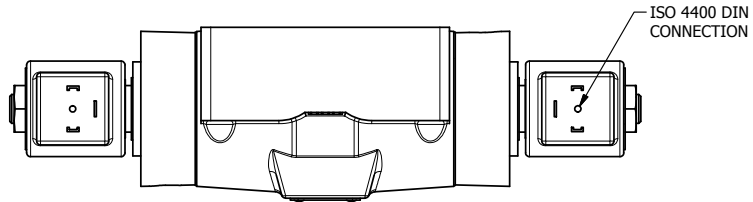

4

3

2

1

**AAA**  
PRODUCTS  
INTERNATIONAL

**AAA PRODUCTS  
INTERNATIONAL**  
7114 Harry Hines Blvd  
Dallas, TX 75235

TITLE: 1/2" SUBPLATE, DBL SOL, 3 POS,  
SPR CTR, SOL RTRN, REGEN CTR SPL,  
ISO 4400 DIN, TAPPED VENT

DRAWING NO.:  
DIM\_SY4PDEDT

4

3

2

1

THE INFORMATION CONTAINED WITHIN THIS DOCUMENT IS PROPRIETARY TO AAA PRODUCTS AND MAY NOT BE DISCLOSED WITHOUT PRIOR WRITTEN CONSENT