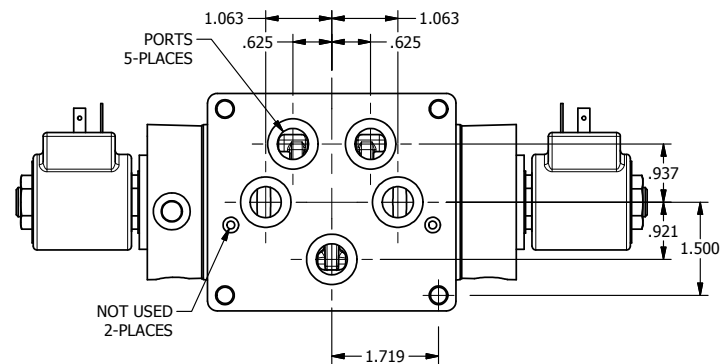

4

3

2

1

**AAA**  
PRODUCTS  
INTERNATIONAL

**AAA PRODUCTS  
INTERNATIONAL**  
7114 Harry Hines Blvd  
Dallas, TX 75235

TITLE: 1/2" SUBPLATE, DBL SOL, 3 POS,  
SPR CTR, SOL RTRN, REGEN CTR SPL,  
ISO 4400 DIN, TAPPED VENT

DRAWING NO.:  
DIM\_SY4PDEDT

4

3

2

1

THE INFORMATION CONTAINED WITHIN THIS DOCUMENT IS PROPRIETARY TO AAA PRODUCTS AND MAY NOT BE DISCLOSED WITHOUT PRIOR WRITTEN CONSENT