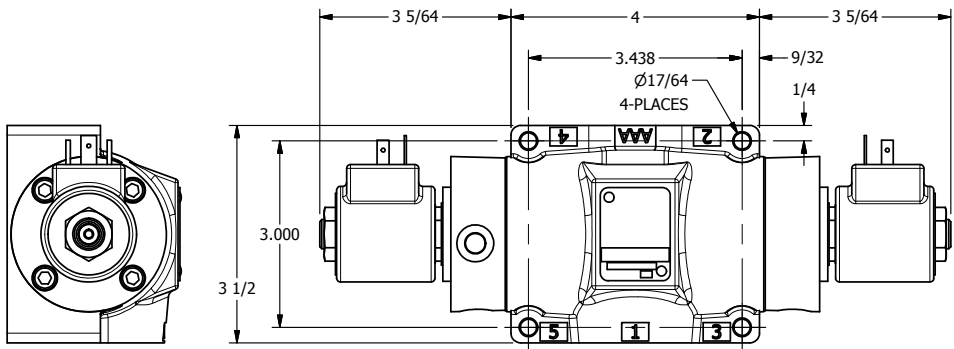

4

3

2

1

**AAA**  
PRODUCTS  
INTERNATIONAL

**AAA PRODUCTS  
INTERNATIONAL**  
7114 Harry Hines Blvd  
Dallas, TX 75235

TITLE: 1/2" SUBPLATE, DBL SOL, 3 POS,  
SPR CTR, SOL RTRN, REGEN CTR SPL,  
ISO 4400 DIN, TAPPED VENT

DRAWING NO.:  
DIM\_SY4PDEDT

4

3

2

1

THE INFORMATION CONTAINED WITHIN THIS DOCUMENT IS PROPRIETARY TO AAA PRODUCTS AND MAY NOT BE DISCLOSED WITHOUT PRIOR WRITTEN CONSENT