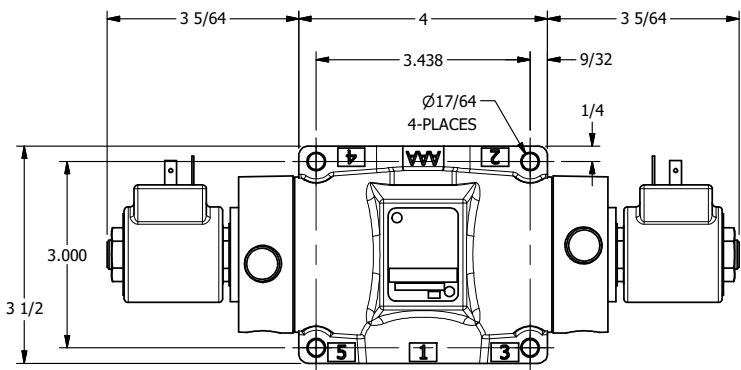

4

3

2

1

**AAA**  
PRODUCTS  
INTERNATIONAL

**AAA PRODUCTS  
INTERNATIONAL**  
7114 Harry Hines Blvd  
Dallas, TX 75235

TITLE: 1/2" SUBPLATE, DBL SOL, 3 POS,  
REGEN SPR CTR, ISO 4400 DIN,  
LCKNG OVRD, TPD VENT

DRAWING NO.:  
DIM\_SY4PDEDOT

THE INFORMATION CONTAINED WITHIN THIS DOCUMENT IS PROPRIETARY TO AAA PRODUCTS AND MAY NOT BE DISCLOSED WITHOUT PRIOR WRITTEN CONSENT

4

3

2

B

B

A