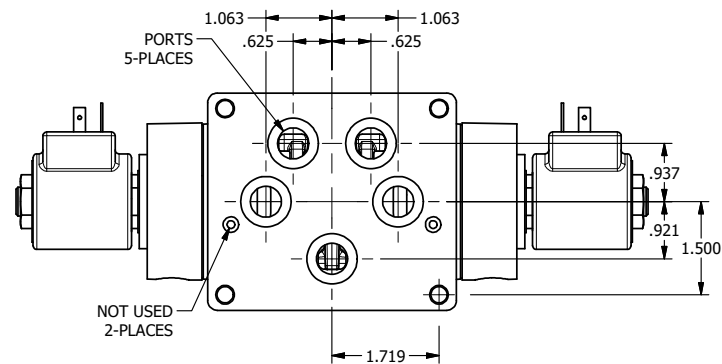

4

3

2

1

**AAA**  
PRODUCTS  
INTERNATIONAL

**AAA PRODUCTS  
INTERNATIONAL**  
7114 Harry Hines Blvd  
Dallas, TX 75235

TITLE: 1/2" SUBPLATE, DBL SOL, 3 POS,  
REGEN SPR CTR, ISO 4400 DIN,  
LCKNG OVRD, TPD VENT

DRAWING NO.:  
DIM\_SY4PDEDOT

THE INFORMATION CONTAINED WITHIN THIS DOCUMENT IS PROPRIETARY TO AAA PRODUCTS AND MAY NOT BE DISCLOSED WITHOUT PRIOR WRITTEN CONSENT

4

3

2

B

B

A