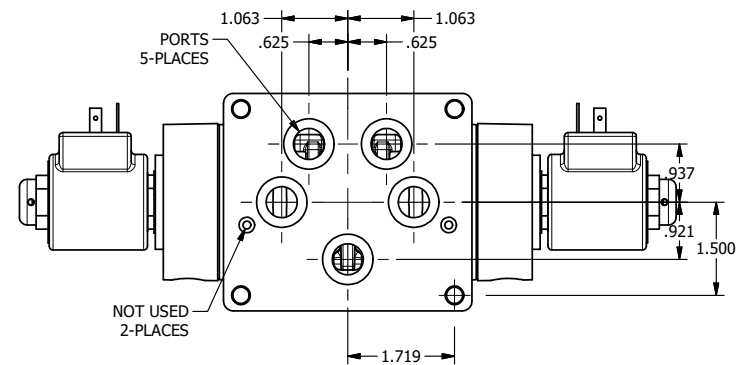

4

3

2

1

AAA
PRODUCTS
INTERNATIONAL

AAA PRODUCTS INTERNATIONAL
7114 Harry Hines Blvd
Dallas, TX 75235

TITLE: $1/2$ " SUBPLATE, DBL SOL, 3 POS,
REGEN SPR CTR, ISO4400 DIN,
NON-LCKNG OVRD, EXCLDR

DRAWING NO.:
DIM_SY4PDEDONL