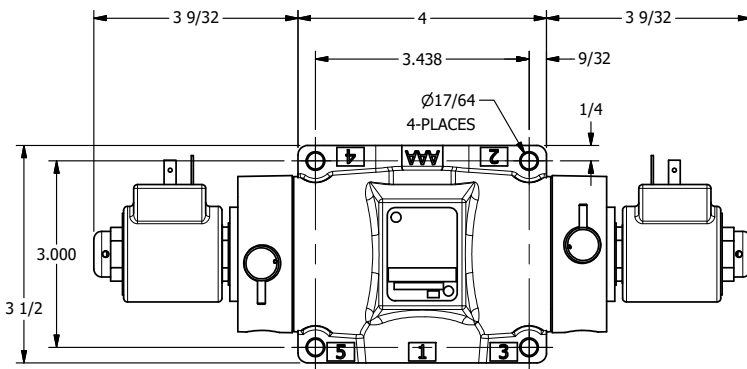

4

3

2

1

AAA
PRODUCTS
INTERNATIONAL

AAA PRODUCTS INTERNATIONAL
7114 Harry Hines Blvd
Dallas, TX 75235

TITLE: $1/2$ " SUBPLATE, DBL SOL, 3 POS,
REGEN SPR CTR, ISO4400 DIN,
NON-LCKNG OVRD, EXCLDR

DRAWING NO.:
DIM_SY4PDEDONL