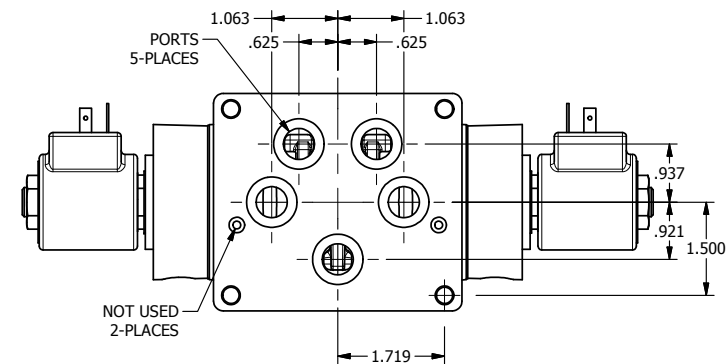

4

3

2

1

AAA
PRODUCTS
INTERNATIONAL

AAA PRODUCTS INTERNATIONAL
7114 Harry Hines Blvd
Dallas, TX 75235

TITLE: $\frac{1}{2}$ " SUBPLATE, DBL SOL, 3 POS,
SPR CTR, SOL RTRN, REGEN CTR SPL,
ISO 4400 DIN, LCKNG OVRD

DRAWING NO.:
DIM_SY4PDED0

THE INFORMATION CONTAINED WITHIN THIS DOCUMENT IS PROPRIETARY TO AAA PRODUCTS AND MAY NOT BE DISCLOSED WITHOUT PRIOR WRITTEN CONSENT

4

3

2

1

B

B