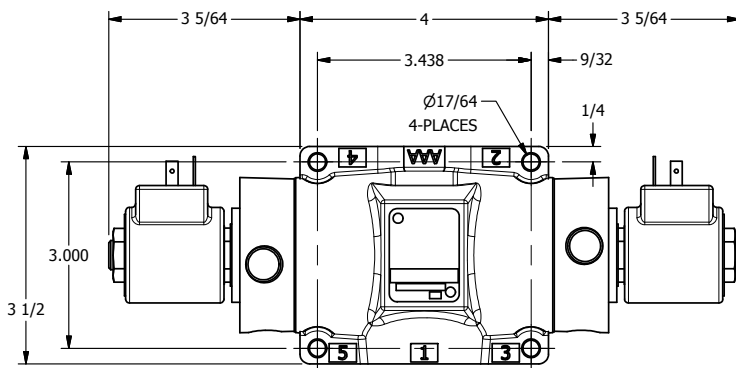

4

3

2

1

AAA
PRODUCTS
INTERNATIONAL

AAA PRODUCTS INTERNATIONAL
7114 Harry Hines Blvd
Dallas, TX 75235

TITLE: $\frac{1}{2}$ " SUBPLATE, DBL SOL, 3 POS,
SPR CTR, SOL RTRN, REGEN CTR SPL,
ISO 4400 DIN, LCKNG OVRD

DRAWING NO.:
DIM_SY4PDED0

THE INFORMATION CONTAINED WITHIN THIS DOCUMENT IS PROPRIETARY TO AAA PRODUCTS AND MAY NOT BE DISCLOSED WITHOUT PRIOR WRITTEN CONSENT

4

3

2

1

B

B