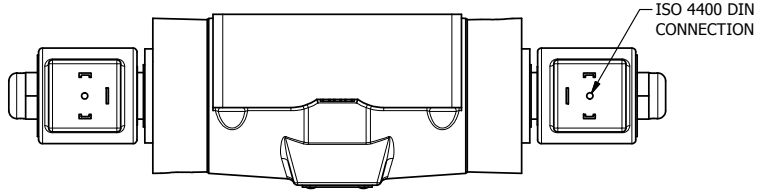

4

3

2

1

AAA
PRODUCTS
INTERNATIONAL

**AAA PRODUCTS
INTERNATIONAL**
7114 Harry Hines Blvd
Dallas, TX 75235

TITLE: $\frac{1}{2}$ " SUBPLATE, DBL SOL, 3 POS,
SPR CTR, SOL RTRN, REGEN CTR SPL,
ISO 4400 DIN, DUST EXCLDR

DRAWING NO.:
DIM_SY4PEDL

THE INFORMATION CONTAINED WITHIN THIS DOCUMENT IS PROPRIETARY TO AAA PRODUCTS AND MAY NOT BE DISCLOSED WITHOUT PRIOR WRITTEN CONSENT

4

3

2

1