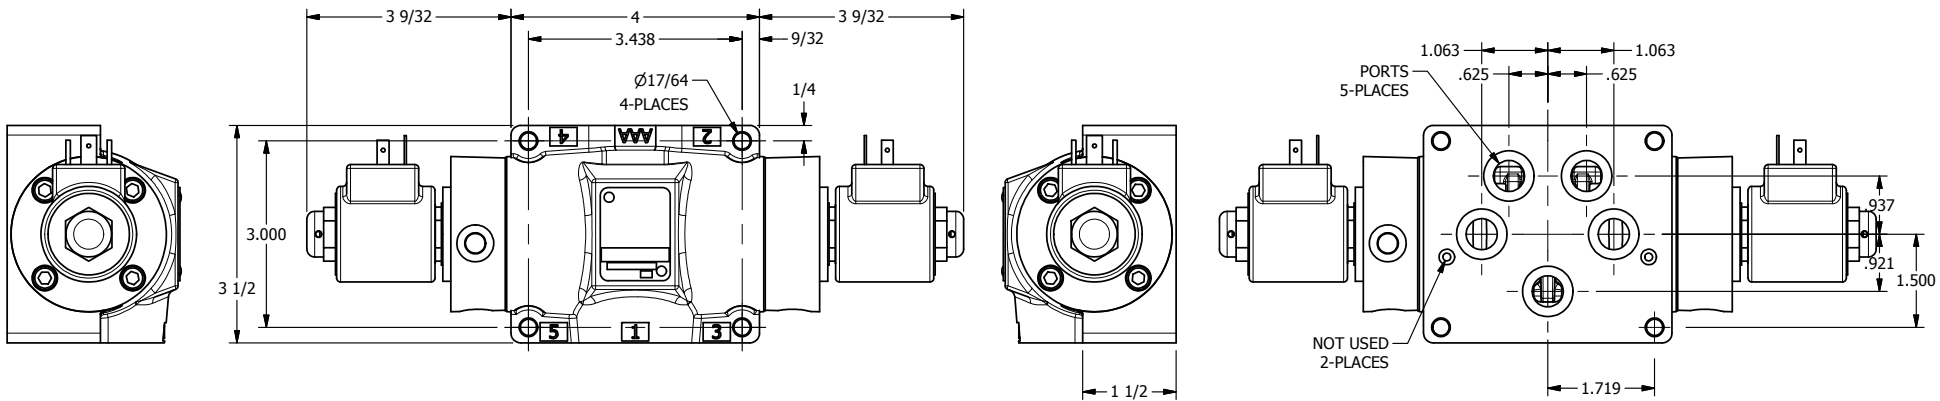

4

3

2

1

AAA
PRODUCTS
INTERNATIONAL

**AAA PRODUCTS
INTERNATIONAL**
7114 Harry Hines Blvd
Dallas, TX 75235

TITLE: $\frac{1}{2}$ " SUBPLATE, DBL SOL, 3 POS,
SPR CTR, SOL RTRN, REGEN CTR SPL,
ISO 4400 DIN, DUST EXCLDR

DRAWING NO.:
DIM_SY4PEDL

THE INFORMATION CONTAINED WITHIN THIS DOCUMENT IS PROPRIETARY TO AAA PRODUCTS AND MAY NOT BE DISCLOSED WITHOUT PRIOR WRITTEN CONSENT

4

3

2

1