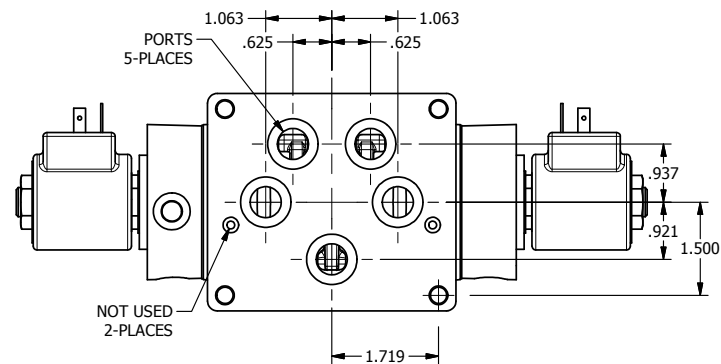

4

3

2

1

AAA
PRODUCTS
INTERNATIONAL

AAA PRODUCTS INTERNATIONAL
7114 Harry Hines Blvd
Dallas, TX 75235

TITLE: 1/2" SUBPLATE, DBL SOL, 3 POS,
SPR CTR, SOL RTRN, REGEN CTR SPL,
ISO 4400 DIN

PART NO.:
DIM_SY4PDED