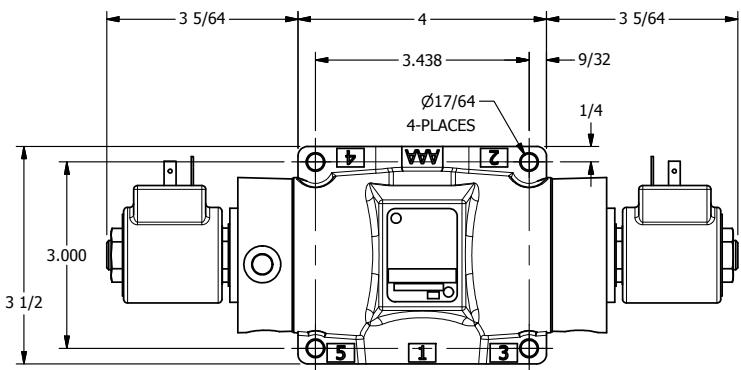

4

3

2

1

AAA
PRODUCTS
INTERNATIONAL

AAA PRODUCTS INTERNATIONAL
7114 Harry Hines Blvd
Dallas, TX 75235

TITLE: 1/2" SUBPLATE, DBL SOL, 3 POS,
SPR CTR, SOL RTRN, REGEN CTR SPL,
ISO 4400 DIN

PART NO.:
DIM_SY4PDED