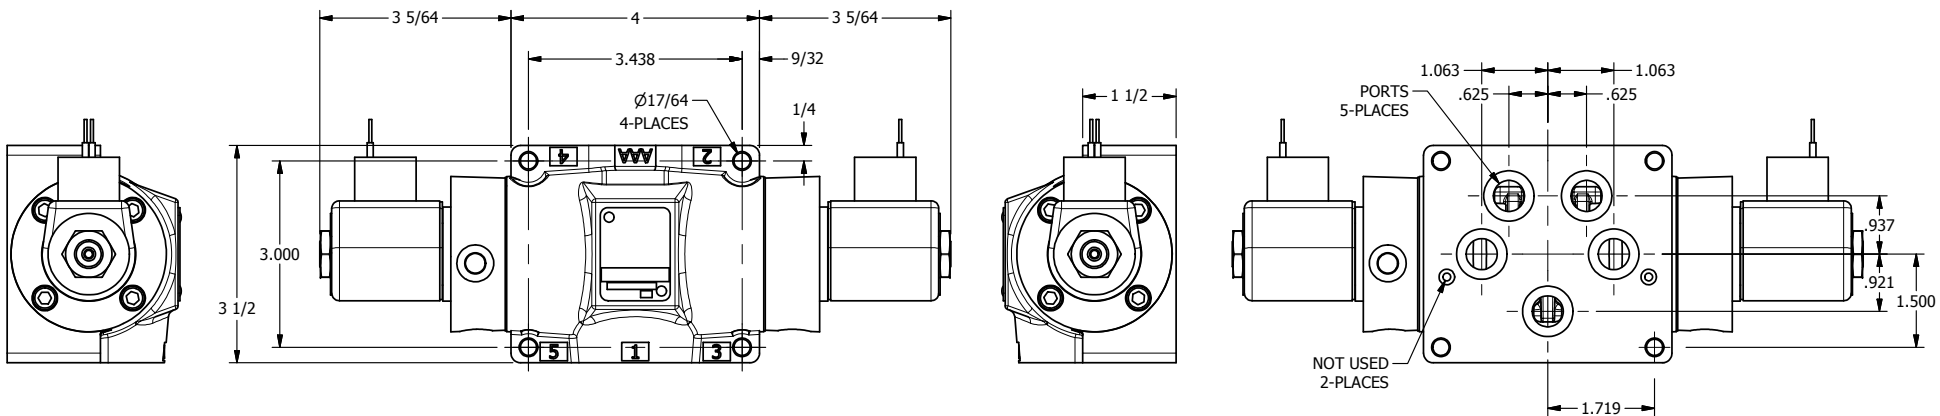

4

3

2

1

B

B

A

A

A

A

4

3

2

1

AAA
PRODUCTS
INTERNATIONAL

AAA PRODUCTS INTERNATIONAL
7114 Harry Hines Blvd
Dallas, TX 75235

TITLE: 1/2" SUBPLATE, DBL SOL, 3 POS,
SPR CTR, SOL RTRN, REGEN CTR SPL,
CLASSIC SOL

PART NO.:
DIM_SY4PD

THE INFORMATION CONTAINED WITHIN THIS DOCUMENT IS PROPRIETARY TO AAA PRODUCTS AND MAY NOT BE DISCLOSED WITHOUT PRIOR WRITTEN CONSENT