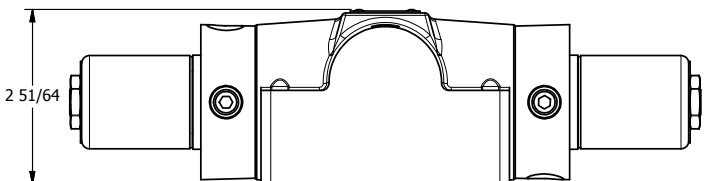

4

3

2

1

B

B

A

A

A

A

4

3

2

1

AAA
PRODUCTS
INTERNATIONAL

AAA PRODUCTS INTERNATIONAL
7114 Harry Hines Blvd
Dallas, TX 75235

TITLE: 1/2" SUBPLATE, DBL SOL, 3 POS,
SPR CTR, SOL RTRN, REGEN CTR SPL,
CLASSIC SOL

PART NO.:
DIM_SY4PD

THE INFORMATION CONTAINED WITHIN THIS DOCUMENT IS PROPRIETARY TO AAA PRODUCTS AND MAY NOT BE DISCLOSED WITHOUT PRIOR WRITTEN CONSENT