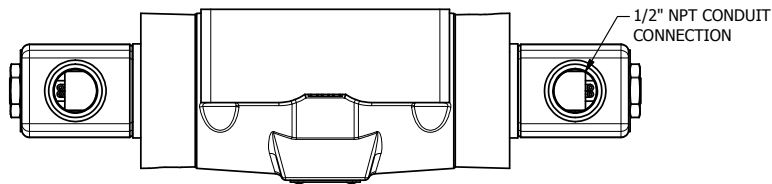

4

3

2

1

**AAA**  
PRODUCTS  
INTERNATIONAL

**AAA PRODUCTS INTERNATIONAL**  
7114 Harry Hines Blvd  
Dallas, TX 75235

TITLE: 1/2" SUBPLATE, DBL SOL, 3 POS,  
SPR CTR, SOL RTRN, CLSD CTR SPL,  
CLASSIC SOL

PART NO.: