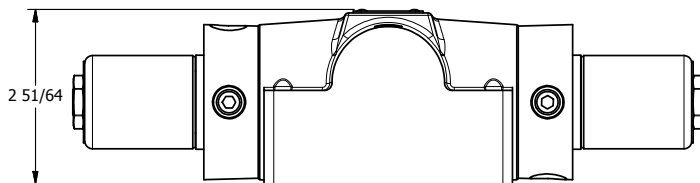

4

3

2

1

**AAA**  
PRODUCTS  
INTERNATIONAL

**AAA PRODUCTS INTERNATIONAL**  
7114 Harry Hines Blvd  
Dallas, TX 75235

TITLE: 1/2" SUBPLATE, DBL SOL, 3 POS,  
SPR CTR, SOL RTRN, CLSD CTR SPL,  
CLASSIC SOL

PART NO.: