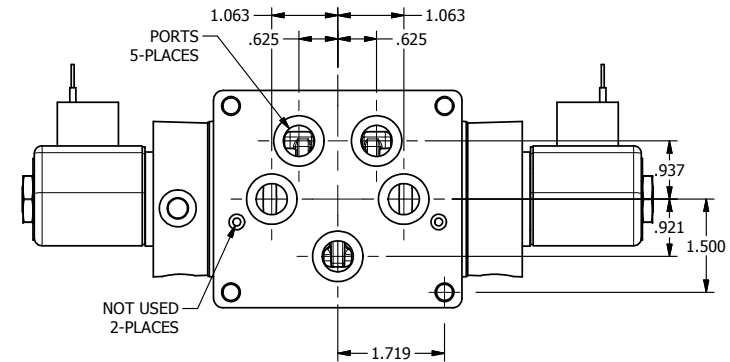

4

3

2

1

**AAA**  
PRODUCTS  
INTERNATIONAL

**AAA PRODUCTS INTERNATIONAL**  
7114 Harry Hines Blvd  
Dallas, TX 75235

TITLE: 1/2" SUBPLATE, DBL SOL, 3 POS,  
SPR CTR, SOL RTRN, CLSD CTR SPL,  
CLASSIC SOL

PART NO.: