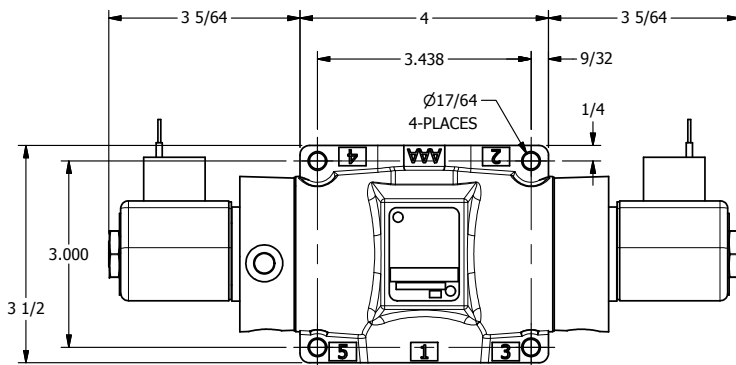

4

3

2

1

**AAA**  
PRODUCTS  
INTERNATIONAL

**AAA PRODUCTS INTERNATIONAL**  
7114 Harry Hines Blvd  
Dallas, TX 75235

TITLE: 1/2" SUBPLATE, DBL SOL, 3 POS,  
SPR CTR, SOL RTRN, CLSD CTR SPL,  
CLASSIC SOL

PART NO.:

DIM\_SY4P

THE INFORMATION CONTAINED WITHIN THIS DOCUMENT IS PROPRIETARY TO AAA PRODUCTS AND MAY NOT BE DISCLOSED WITHOUT PRIOR WRITTEN CONSENT

4

3

2

1

B

B