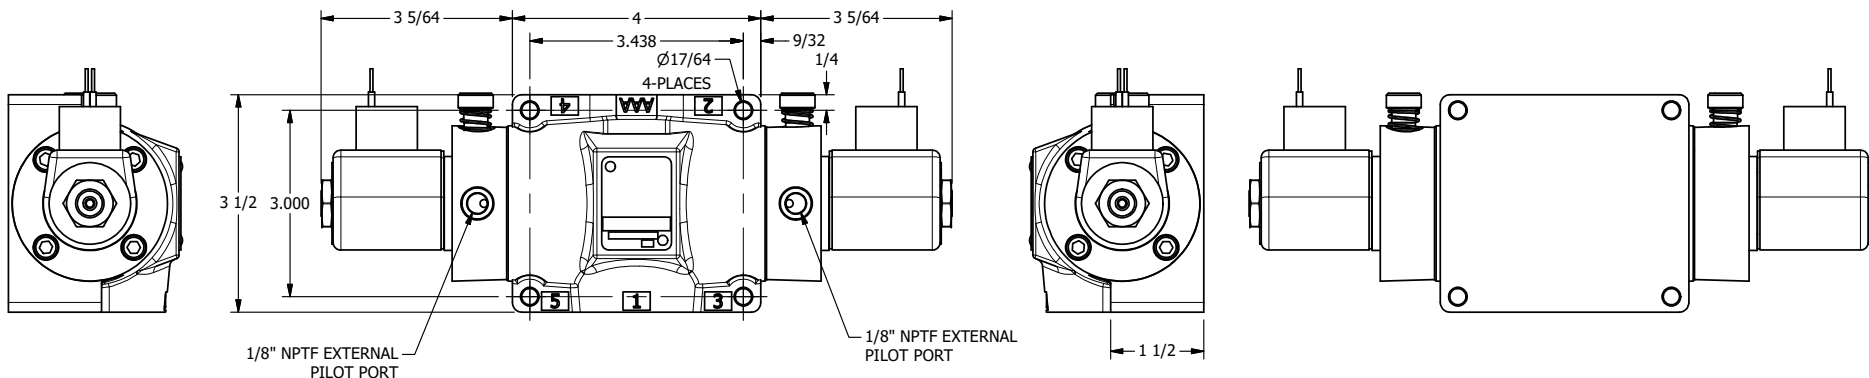

4

3

2

1

**AAA**  
PRODUCTS  
INTERNATIONAL

**AAA PRODUCTS  
INTERNATIONAL**  
7114 Harry Hines Blvd  
Dallas, TX 75235

TITLE 1/2" SIDE PORT, DBL SOL, 3 POS,  
SPR CTR, SOL SHFT, CLSD CTR SPL,  
CLASSIC SOL, LCKNG OVRD, EXT PILOT

DRAWING NO.:  
DIM\_SY40Z

THE INFORMATION CONTAINED WITHIN THIS DOCUMENT IS PROPRIETARY TO AAA PRODUCTS AND MAY NOT BE DISCLOSED WITHOUT PRIOR WRITTEN CONSENT

4

3

2

1