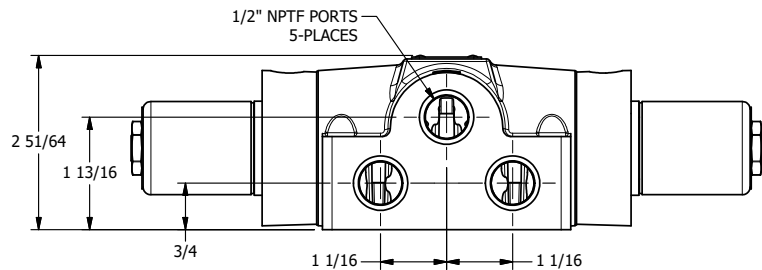

4

3

2

1

**AAA**  
PRODUCTS  
INTERNATIONAL

**AAA PRODUCTS  
INTERNATIONAL**  
7114 Harry Hines Blvd  
Dallas, TX 75235

TITLE 1/2" SIDE PORT, DBL SOL, 3 POS,  
SPR CTR, SOL SHFT, CLSD CTR SPL,  
CLASSIC SOL, LCKNG OVRD, EXT PILOT

DRAWING NO.:  
DIM\_SY40Z

THE INFORMATION CONTAINED WITHIN THIS DOCUMENT IS PROPRIETARY TO AAA PRODUCTS AND MAY NOT BE DISCLOSED WITHOUT PRIOR WRITTEN CONSENT

4

3

2

1