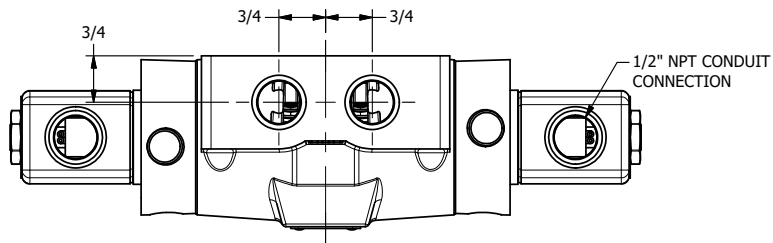

4

3

2

1

**AAA**  
PRODUCTS  
INTERNATIONAL

**AAA PRODUCTS  
INTERNATIONAL**  
7114 Harry Hines Blvd  
Dallas, TX 75235

TITLE 1/2" SIDE PORT, DBL SOL, 3 POS,  
SPR CTR, SOL SHFT, CLSD CTR SPL,  
CLASSIC SOL, LCKNG OVRD, EXT PILOT

DRAWING NO.:  
DIM\_SY40Z

THE INFORMATION CONTAINED WITHIN THIS DOCUMENT IS PROPRIETARY TO AAA PRODUCTS AND MAY NOT BE DISCLOSED WITHOUT PRIOR WRITTEN CONSENT

4

3

2

1