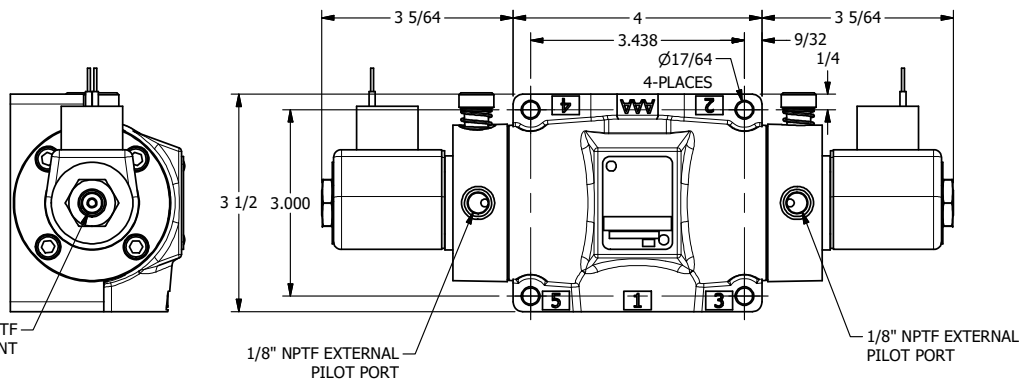

4

3

2

1

AAA
PRODUCTS
INTERNATIONAL

AAA PRODUCTS INTERNATIONAL
7114 Harry Hines Blvd
Dallas, TX 75235

TITLE: 1/2" SIDE PORT, DBL SOL, 3 POS,
CLSD SPR CTR, CLASSIC SOL,
LCKNG OVRD, THD VENT, EXT PILOT

DRAWING NO.:
DIM_SY40TZ