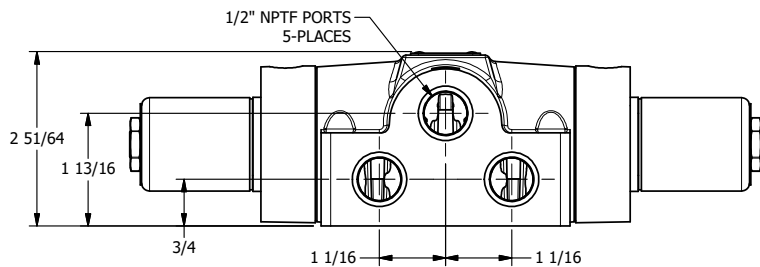

4

3

2

1

AAA
PRODUCTS
INTERNATIONAL

AAA PRODUCTS INTERNATIONAL
7114 Harry Hines Blvd
Dallas, TX 75235

TITLE: 1/2" SIDE PORT, DBL SOL, 3 POS,
CLSD SPR CTR, CLASSIC SOL,
LCKNG OVRD, THD VENT, EXT PILOT

DRAWING NO.:
DIM_SY40TZ