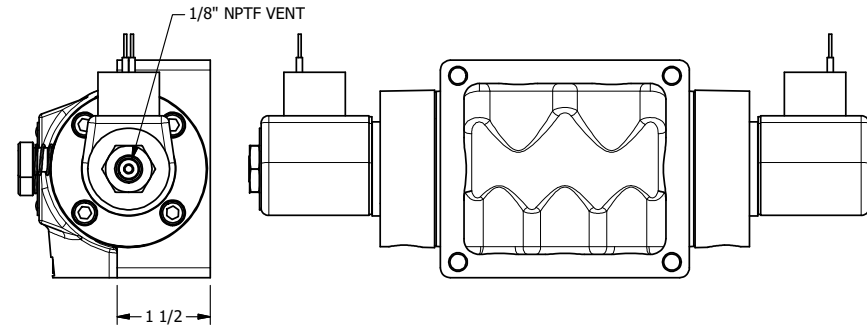

4

3

2

1

**AAA**  
PRODUCTS  
INTERNATIONAL

**AAA PRODUCTS INTERNATIONAL**  
7114 Harry Hines Blvd  
Dallas, TX 75235

TITLE: 1/2" SIDE PORT, DBL SOL, 3 POS,  
SPR CTR, SOL RTRN, CLSD CTR SPL,  
CLASSIC SOL, LCKNG OVRD

DRAWING NO.:  
**DIM\_SY40T**

THE INFORMATION CONTAINED WITHIN THIS DOCUMENT IS PROPRIETARY TO AAA PRODUCTS AND MAY NOT BE DISCLOSED WITHOUT PRIOR WRITTEN CONSENT

4

3

2

B

B

A