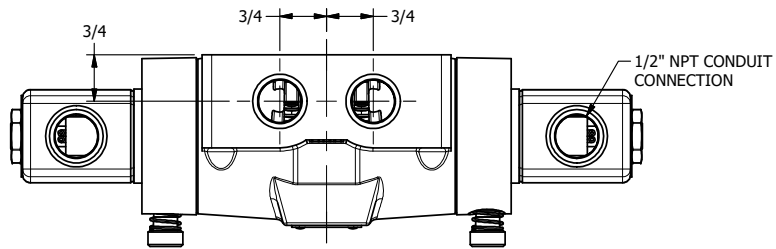

4

3

2

1

**AAA**  
PRODUCTS  
INTERNATIONAL

**AAA PRODUCTS INTERNATIONAL**  
7114 Harry Hines Blvd  
Dallas, TX 75235

TITLE: 1/2" SIDE PORT, DBL SOL, 3 POS,  
SPR CTR, SOL RTRN, CLSD CTR SPL,  
CLASSIC SOL, LCKNG OVRD

DRAWING NO.:  
**DIM\_SY40T**

THE INFORMATION CONTAINED WITHIN THIS DOCUMENT IS PROPRIETARY TO AAA PRODUCTS AND MAY NOT BE DISCLOSED WITHOUT PRIOR WRITTEN CONSENT

4

3

2

B

B

A