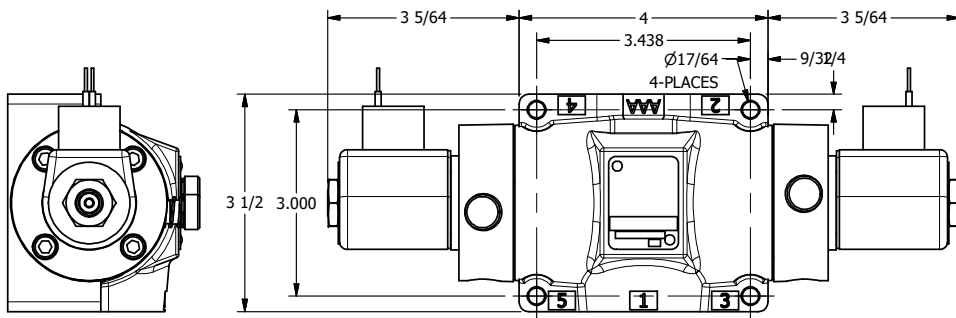

4

3

2

1

**AAA**  
PRODUCTS  
INTERNATIONAL

**AAA PRODUCTS INTERNATIONAL**  
7114 Harry Hines Blvd  
Dallas, TX 75235

TITLE: 1/2" SIDE PORT, DBL SOL, 3 POS,  
SPR CTR, SOL RTRN, CLSD CTR SPL,  
CLASSIC SOL, LCKNG OVRD

DRAWING NO.:  
**DIM\_SY40T**

THE INFORMATION CONTAINED WITHIN THIS DOCUMENT IS PROPRIETARY TO AAA PRODUCTS AND MAY NOT BE DISCLOSED WITHOUT PRIOR WRITTEN CONSENT

4

3

2

B

B

A