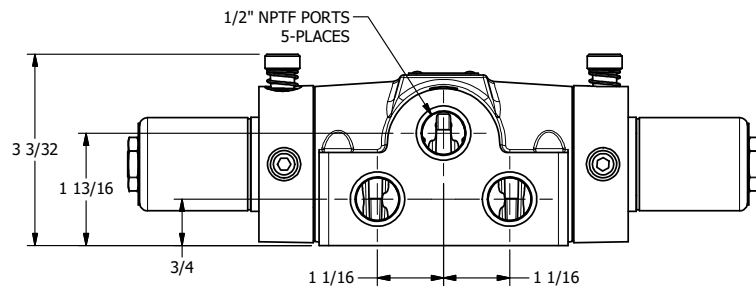

4

3

2

1

**AAA**  
PRODUCTS  
INTERNATIONAL

**AAA PRODUCTS INTERNATIONAL**  
7114 Harry Hines Blvd  
Dallas, TX 75235

TITLE: 1/2" SIDE PORT, DBL SOL, 3 POS,  
SPR CTR, SOL RTRN, CLSD CTR SPL,  
CLASSIC SOL, LCKNG OVRD

DRAWING NO.:  
**DIM\_SY40T**

THE INFORMATION CONTAINED WITHIN THIS DOCUMENT IS PROPRIETARY TO AAA PRODUCTS AND MAY NOT BE DISCLOSED WITHOUT PRIOR WRITTEN CONSENT

4

3

2

B

B

A