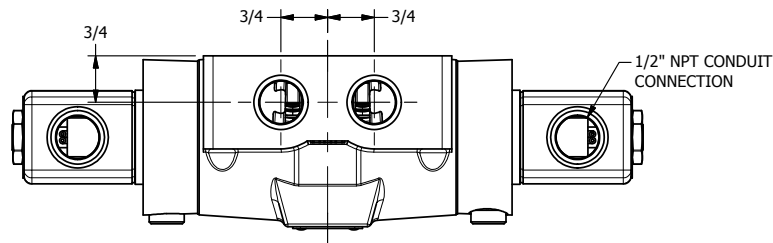

4

3

2

1

AAA
PRODUCTS
INTERNATIONAL

**AAA PRODUCTS
INTERNATIONAL**
7114 Harry Hines Blvd
Dallas, TX 75235

TITLE 1/2" SIDE PORT, DBL SOL, 3 POS,
SPR CTR, SOL RTRN, CLSD CTR SPL,
CLASSIC SOL, PUSH OVRD

DRAWING NO.:
DIM_SY40P