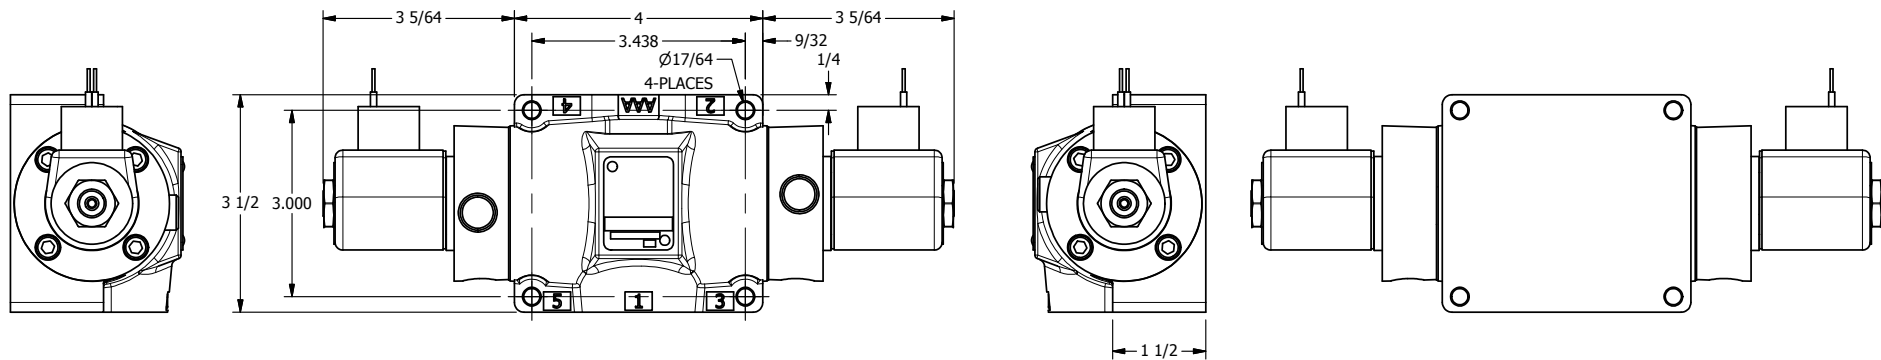

4

3

2

1

AAA
PRODUCTS
INTERNATIONAL

**AAA PRODUCTS
INTERNATIONAL**
7114 Harry Hines Blvd
Dallas, TX 75235

TITLE 1/2" SIDE PORT, DBL SOL, 3 POS,
SPR CTR, SOL RTRN, CLSD CTR SPL,
CLASSIC SOL, PUSH OVRD

DRAWING NO.:
DIM_SY40P