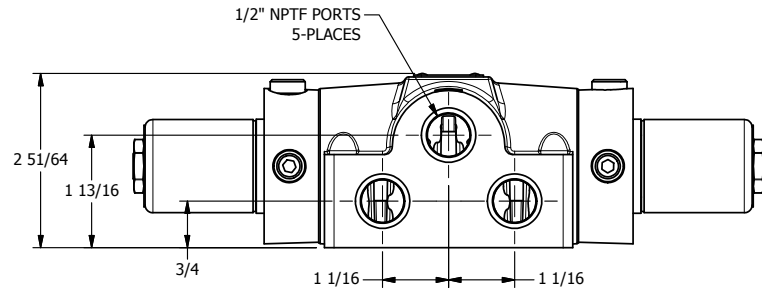

4

3

2

1

AAA
PRODUCTS
INTERNATIONAL

**AAA PRODUCTS
INTERNATIONAL**
7114 Harry Hines Blvd
Dallas, TX 75235

TITLE 1/2" SIDE PORT, DBL SOL, 3 POS,
SPR CTR, SOL RTRN, CLSD CTR SPL,
CLASSIC SOL, PUSH OVRD

DRAWING NO.:
DIM_SY40P