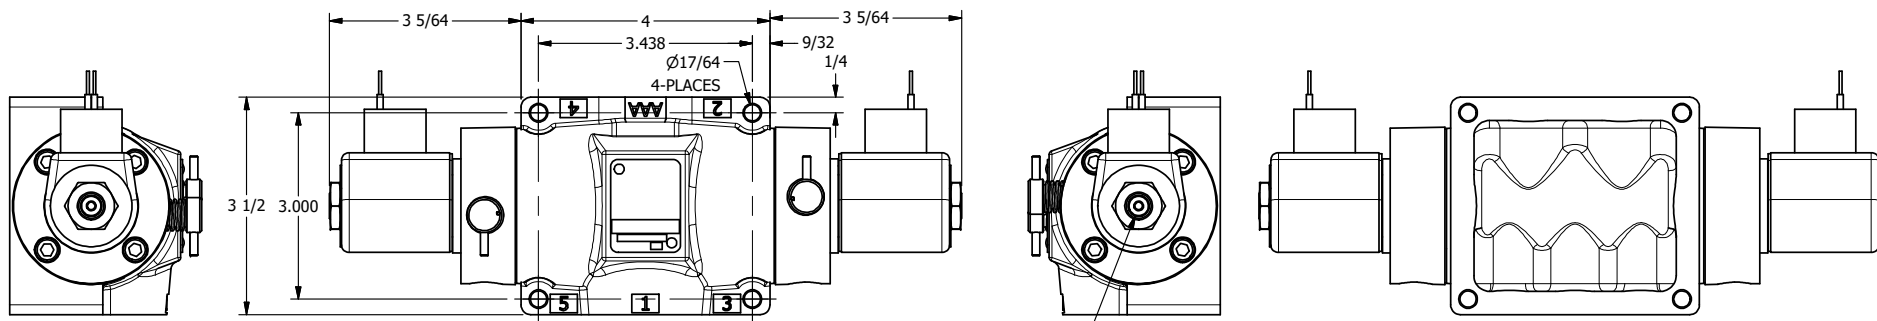

4

3

2

1

1/8" NPTF TAPPED VENT
2-PLACES

1 1/2