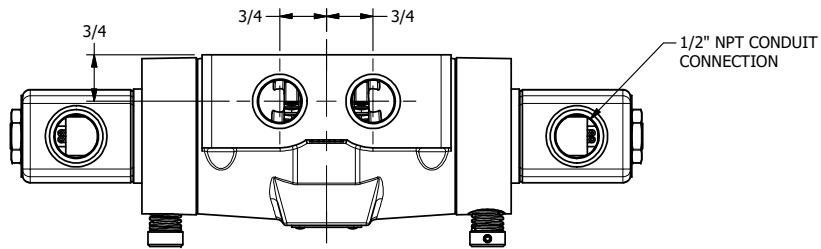

4

3

2

1

1/8" NPTF TAPPED VENT
2-PLACES

1 1/2