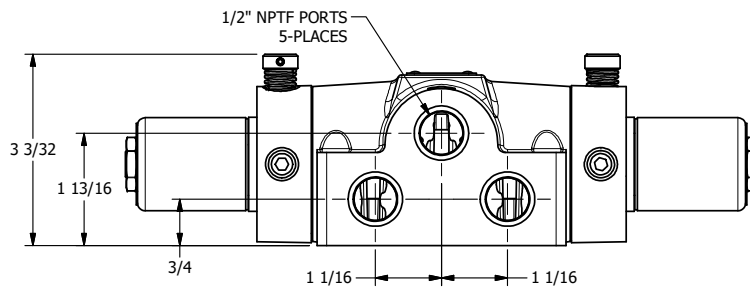

4

3

2

1

1/8" NPTF TAPPED VENT
2-PLACES

1 1/2

AAA
PRODUCTS
INTERNATIONAL

**AAA PRODUCTS
INTERNATIONAL**
7114 Harry Hines Blvd
Dallas, TX 75235

TITLE: 1/2" SIDE PORT, DBL SOL, 3 POS,
CLSD SPR CTR, CLASSIC,
NON-LCKNG OVRD, TPD VENT

DRAWING NO.:
DIM_SY40NT

THE INFORMATION CONTAINED WITHIN THIS DOCUMENT IS PROPRIETARY TO AAA PRODUCTS AND MAY NOT BE DISCLOSED WITHOUT PRIOR WRITTEN CONSENT