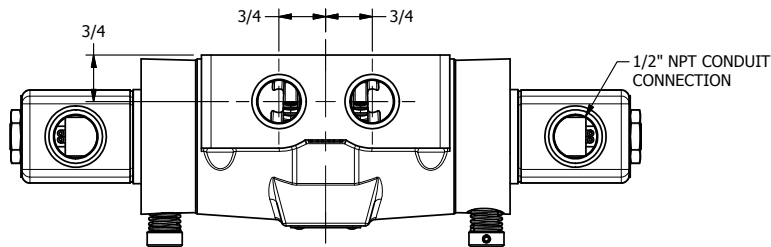

4

3

2

1

**AAA**  
PRODUCTS  
INTERNATIONAL

**AAA PRODUCTS  
INTERNATIONAL**  
7114 Harry Hines Blvd  
Dallas, TX 75235

TITLE 1/2" SIDE PORT, DBL SOL, 3 POS,  
SPR CTR, SOL RTRN, CLSD CTR SPL,  
CLASSIC SOL, NON-LCKNG OVRD

DRAWING NO.:  
DIM\_SY40N

THE INFORMATION CONTAINED WITHIN THIS DOCUMENT IS PROPRIETARY TO AAA PRODUCTS AND MAY NOT BE DISCLOSED WITHOUT PRIOR WRITTEN CONSENT

4

3

2

1