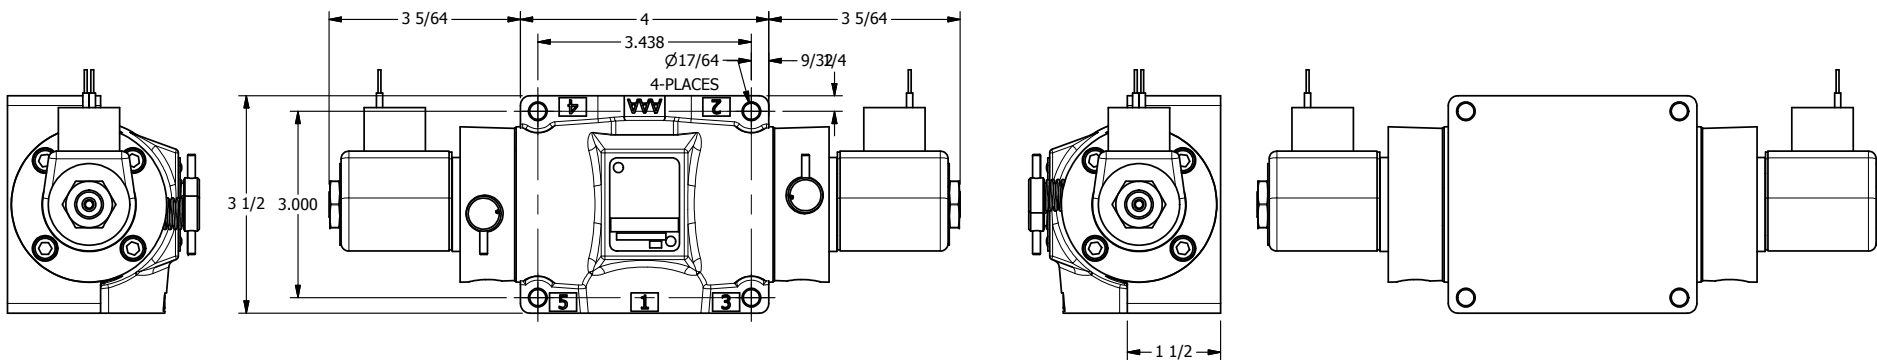

4

3

2

1

**AAA**  
PRODUCTS  
INTERNATIONAL

**AAA PRODUCTS  
INTERNATIONAL**  
7114 Harry Hines Blvd  
Dallas, TX 75235

TITLE 1/2" SIDE PORT, DBL SOL, 3 POS,  
SPR CTR, SOL RTRN, CLSD CTR SPL,  
CLASSIC SOL, NON-LCKNG OVRD

DRAWING NO.:  
DIM\_SY40N

THE INFORMATION CONTAINED WITHIN THIS DOCUMENT IS PROPRIETARY TO AAA PRODUCTS AND MAY NOT BE DISCLOSED WITHOUT PRIOR WRITTEN CONSENT

4

3

2

1