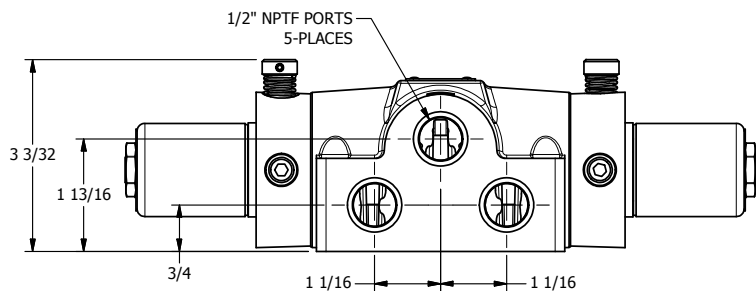

4

3

2

1

**AAA**  
PRODUCTS  
INTERNATIONAL

**AAA PRODUCTS  
INTERNATIONAL**  
7114 Harry Hines Blvd  
Dallas, TX 75235

TITLE 1/2" SIDE PORT, DBL SOL, 3 POS,  
SPR CTR, SOL RTRN, CLSD CTR SPL,  
CLASSIC SOL, NON-LCKNG OVRD

DRAWING NO.:  
DIM\_SY40N

THE INFORMATION CONTAINED WITHIN THIS DOCUMENT IS PROPRIETARY TO AAA PRODUCTS AND MAY NOT BE DISCLOSED WITHOUT PRIOR WRITTEN CONSENT

4

3

2

1