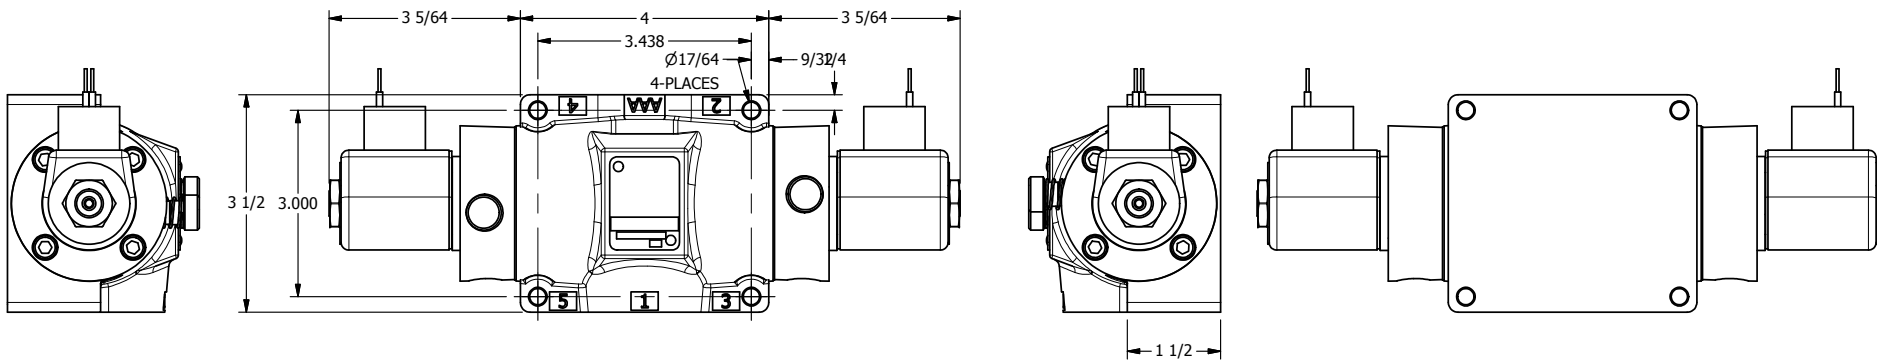

4

3

2

1

AAA
PRODUCTS
INTERNATIONAL

**AAA PRODUCTS
INTERNATIONAL**
7114 Harry Hines Blvd
Dallas, TX 75235

TITLE 1/2" SIDE PORT, DBL SOL, 3 POS,
SPR CTR, SOL RTRN, CLSD CTR SPL,
CLASSIC SOL, LCKNG OVRD

DRAWING NO.:
DIM_SY40