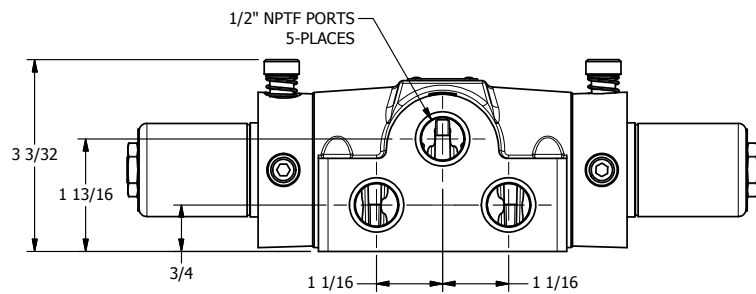

4

3

2

1

AAA
PRODUCTS
INTERNATIONAL

**AAA PRODUCTS
INTERNATIONAL**
7114 Harry Hines Blvd
Dallas, TX 75235

TITLE 1/2" SIDE PORT, DBL SOL, 3 POS,
SPR CTR, SOL RTRN, CLSD CTR SPL,
CLASSIC SOL, LCKNG OVRD

DRAWING NO.:
DIM_SY40