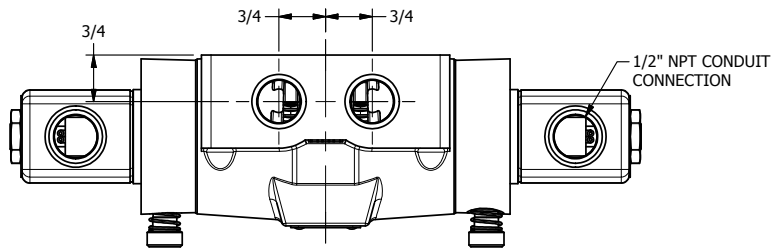

4

3

2

1

AAA
PRODUCTS
INTERNATIONAL

**AAA PRODUCTS
INTERNATIONAL**
7114 Harry Hines Blvd
Dallas, TX 75235

TITLE 1/2" SIDE PORT, DBL SOL, 3 POS,
SPR CTR, SOL RTRN, CLSD CTR SPL,
CLASSIC SOL, LCKNG OVRD

DRAWING NO.:
DIM_SY40