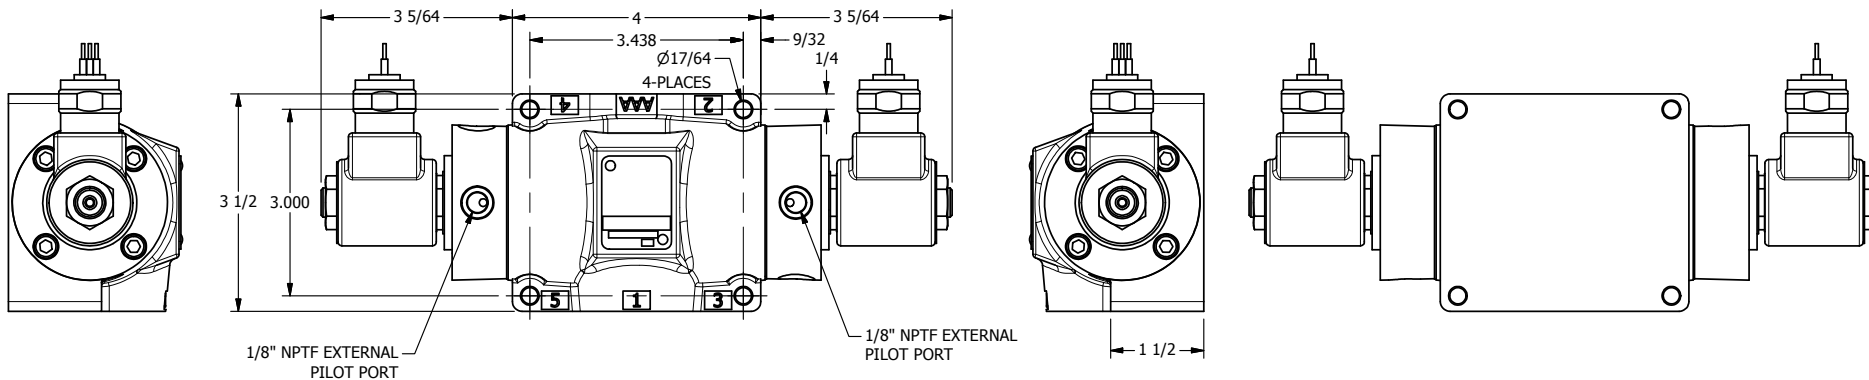

4

3

2

1

AAA
PRODUCTS
INTERNATIONAL

**AAA PRODUCTS
INTERNATIONAL**
7114 Harry Hines Blvd
Dallas, TX 75235

TITLE 1/2" SIDE PORT, DBL SOL, 3 POS,
SPR CTR, SOL RTRN, CLSD CTR SPL,
MOLD-OVER, EXT PILOT

DRAWING NO.:
DIM_SY4MZ