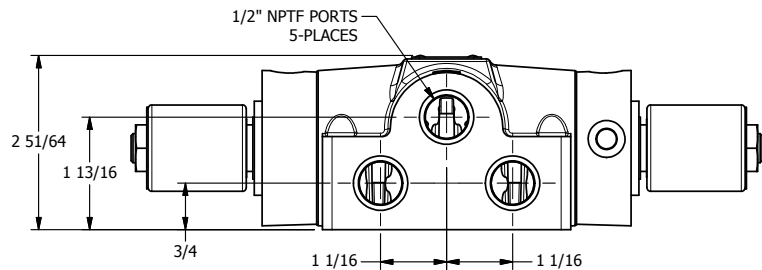

4

3

2

1

AAA
PRODUCTS
INTERNATIONAL

**AAA PRODUCTS
INTERNATIONAL**
7114 Harry Hines Blvd
Dallas, TX 75235

TITLE 1/2" SIDE PORT, DBL SOL, 3 POS,
SPR CTR, SOL RTRN, CLSD CTR SPL,
MOLD-OVER, EXT PILOT

DRAWING NO.:
DIM_SY4MZ