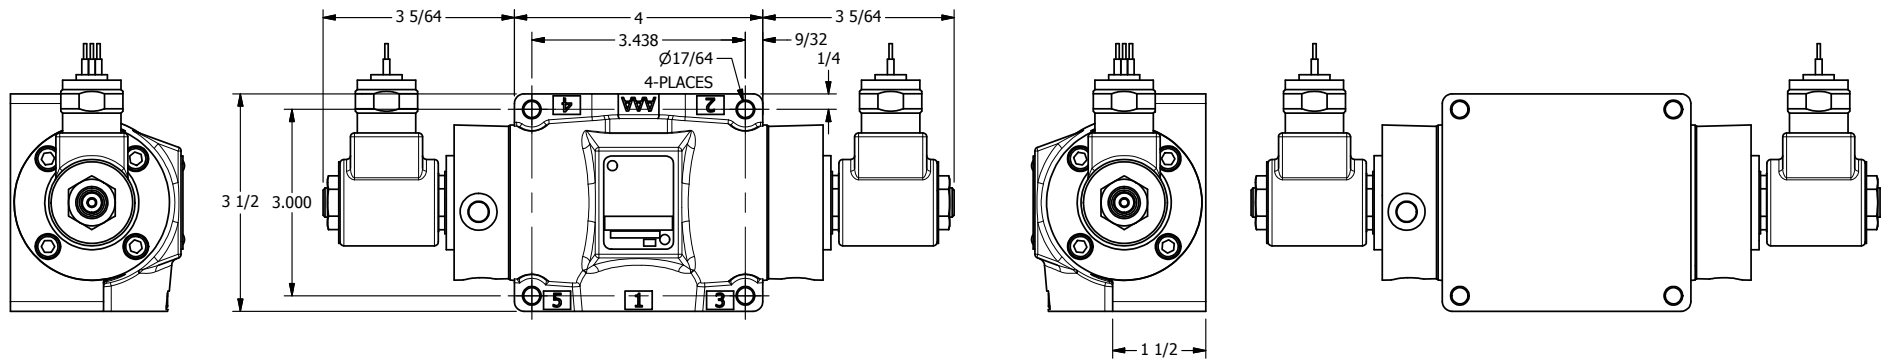

4

3

2

1

AAA
PRODUCTS
INTERNATIONAL

**AAA PRODUCTS
INTERNATIONAL**
7114 Harry Hines Blvd
Dallas, TX 75235

TITLE 1/2" SIDE PORT, DBL SOL, 3 POS,
SPR CTR, SOL RTRN, CLSD CTR SPL,
MOLD-OVER, TAPPED VENT

DRAWING NO.:
DIM_SY4MT