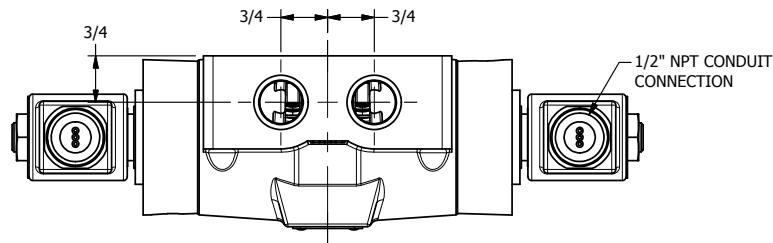

4

3

2

1

AAA
PRODUCTS
INTERNATIONAL

**AAA PRODUCTS
INTERNATIONAL**
7114 Harry Hines Blvd
Dallas, TX 75235

TITLE 1/2" SIDE PORT, DBL SOL, 3 POS,
SPR CTR, SOL RTRN, CLSD CTR SPL,
MOLD-OVER, TAPPED VENT

DRAWING NO.:
DIM_SY4MT