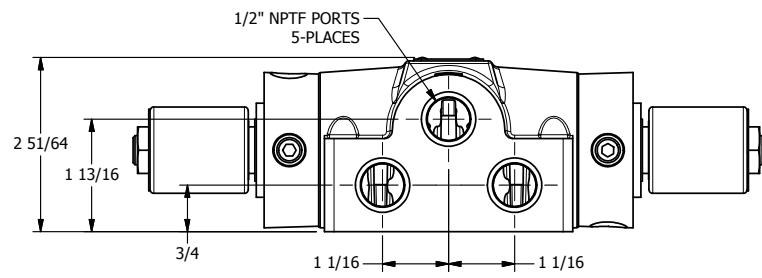

4

3

2

1

AAA
PRODUCTS
INTERNATIONAL

**AAA PRODUCTS
INTERNATIONAL**
7114 Harry Hines Blvd
Dallas, TX 75235

TITLE 1/2" SIDE PORT, DBL SOL, 3 POS,
SPR CTR, SOL RTRN, CLSD CTR SPL,
MOLD-OVER, TAPPED VENT

DRAWING NO.:
DIM_SY4MT