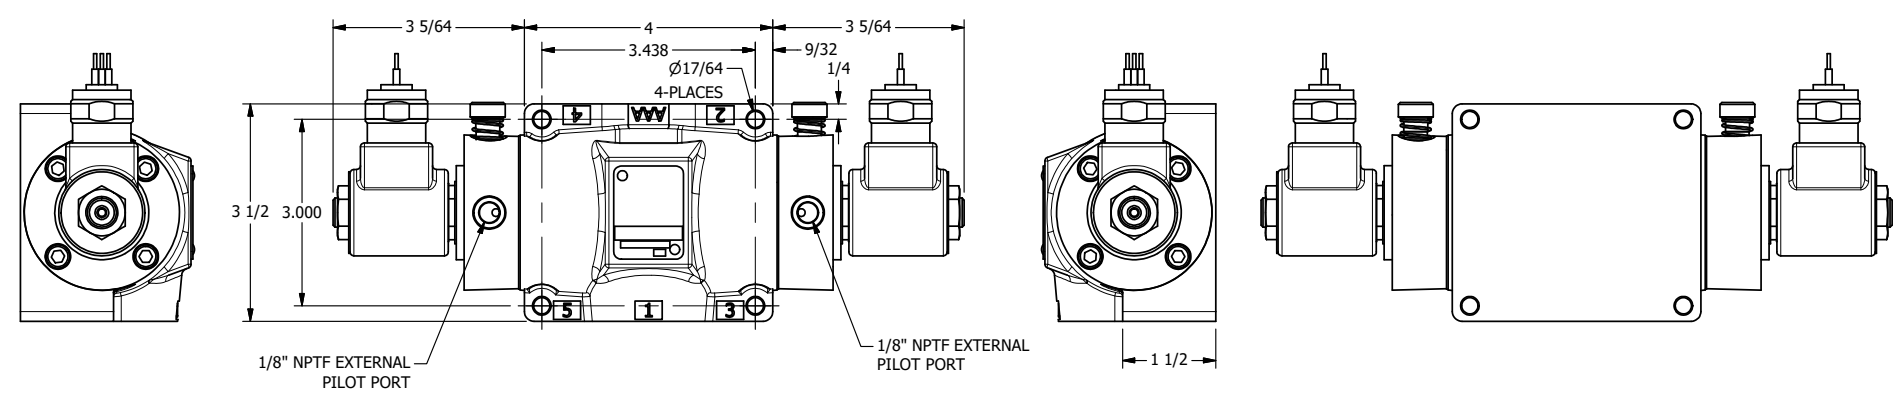

4

3

2

1

AAA
PRODUCTS
INTERNATIONAL

**AAA PRODUCTS
INTERNATIONAL**
7114 Harry Hines Blvd
Dallas, TX 75235

TITLE 1/2" SIDE PORT, DBL SOL, 3 POS,
SPR CTR, SOL SHFT, CLSD CTR SPL,
MOLD-OVER, LCKNG OVRD, EXT PILOT

DRAWING NO.:
DIM_SY4MOZ

4

3

2

1

THE INFORMATION CONTAINED WITHIN THIS DOCUMENT IS PROPRIETARY TO AAA PRODUCTS AND MAY NOT BE DISCLOSED WITHOUT PRIOR WRITTEN CONSENT