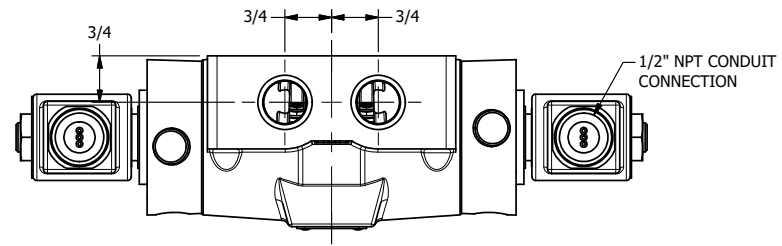

4

3

2

1

AAA
PRODUCTS
INTERNATIONAL

**AAA PRODUCTS
INTERNATIONAL**
7114 Harry Hines Blvd
Dallas, TX 75235

TITLE 1/2" SIDE PORT, DBL SOL, 3 POS,
SPR CTR, SOL SHFT, CLSD CTR SPL,
MOLD-OVER, LCKNG OVRD, EXT PILOT

DRAWING NO.:
DIM_SY4MOZ

4

3

2

1

THE INFORMATION CONTAINED WITHIN THIS DOCUMENT IS PROPRIETARY TO AAA PRODUCTS AND MAY NOT BE DISCLOSED WITHOUT PRIOR WRITTEN CONSENT