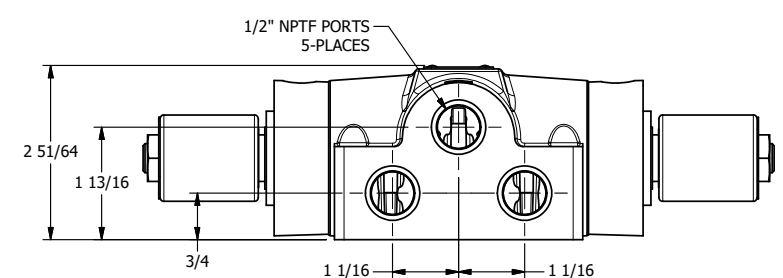

4

3

2

1

AAA
PRODUCTS
INTERNATIONAL

**AAA PRODUCTS
INTERNATIONAL**
7114 Harry Hines Blvd
Dallas, TX 75235

TITLE 1/2" SIDE PORT, DBL SOL, 3 POS,
SPR CTR, SOL SHFT, CLSD CTR SPL,
MOLD-OVER, LCKNG OVRD, EXT PILOT

DRAWING NO.:
DIM_SY4MOZ

4

3

2

1

THE INFORMATION CONTAINED WITHIN THIS DOCUMENT IS PROPRIETARY TO AAA PRODUCTS AND MAY NOT BE DISCLOSED WITHOUT PRIOR WRITTEN CONSENT