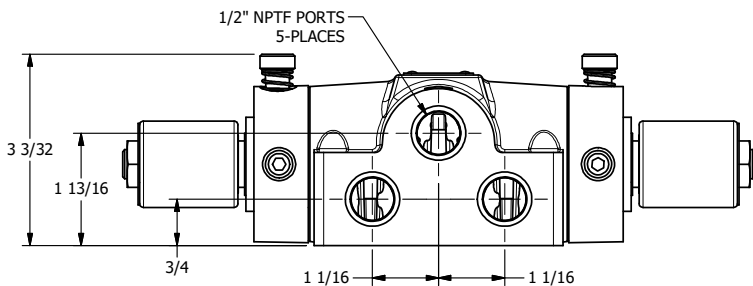

4

3

2

1

1/8" NPTF
TAPPED VENT
2-PLACES

AAA
PRODUCTS
INTERNATIONAL

**AAA PRODUCTS
INTERNATIONAL**
7114 Harry Hines Blvd
Dallas, TX 75235

TITLE: 1/2" SIDE PORT, DBL SOL, 3 POS,
CLSD SPR CTR, MOLD-OVER,
LCKNG OVRD, TPD VENT

DRAWING NO.:
DIM_SY4MOT

THE INFORMATION CONTAINED WITHIN THIS DOCUMENT IS PROPRIETARY TO AAA PRODUCTS AND MAY NOT BE DISCLOSED WITHOUT PRIOR WRITTEN CONSENT

4

3

2

1