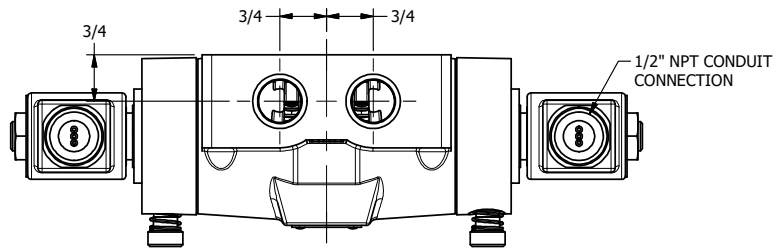

4

3

2

1

1/8" NPTF
TAPPED VENT
2-PLACES

AAA
PRODUCTS
INTERNATIONAL

**AAA PRODUCTS
INTERNATIONAL**
7114 Harry Hines Blvd
Dallas, TX 75235

TITLE: 1/2" SIDE PORT, DBL SOL, 3 POS,
CLSD SPR CTR, MOLD-OVER,
LCKNG OVRD, TPD VENT

DRAWING NO.:
DIM_SY4MOT

THE INFORMATION CONTAINED WITHIN THIS DOCUMENT IS PROPRIETARY TO AAA PRODUCTS AND MAY NOT BE DISCLOSED WITHOUT PRIOR WRITTEN CONSENT

4

3

2

1