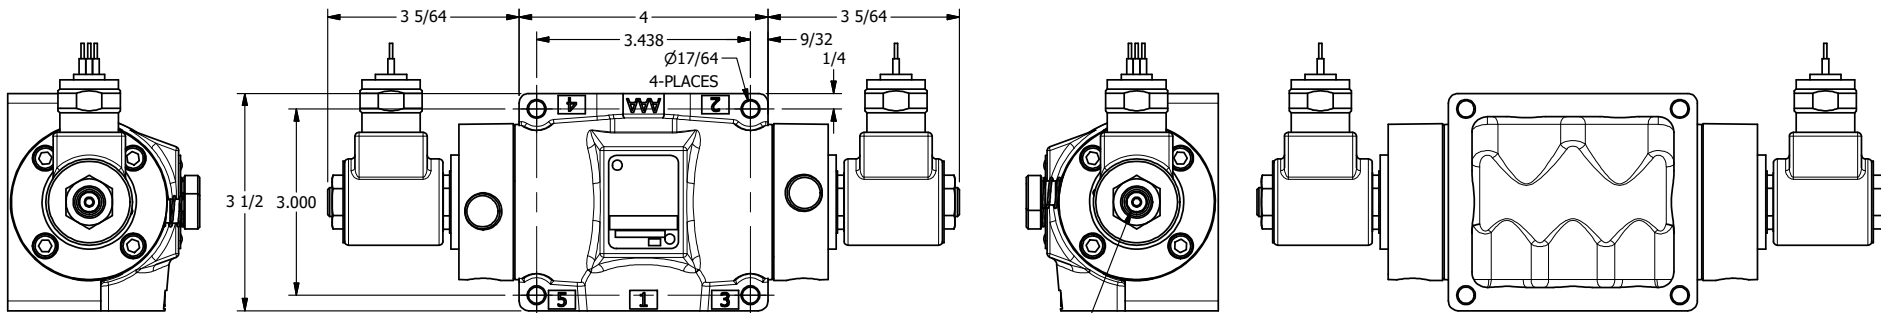

4

3

2

1

1/8" NPTF
TAPPED VENT
2-PLACES

AAA
PRODUCTS
INTERNATIONAL

**AAA PRODUCTS
INTERNATIONAL**
7114 Harry Hines Blvd
Dallas, TX 75235

TITLE: 1/2" SIDE PORT, DBL SOL, 3 POS,
CLSD SPR CTR, MOLD-OVER,
LCKNG OVRD, TPD VENT

DRAWING NO.:
DIM_SY4MOT

THE INFORMATION CONTAINED WITHIN THIS DOCUMENT IS PROPRIETARY TO AAA PRODUCTS AND MAY NOT BE DISCLOSED WITHOUT PRIOR WRITTEN CONSENT

4

3

2

1