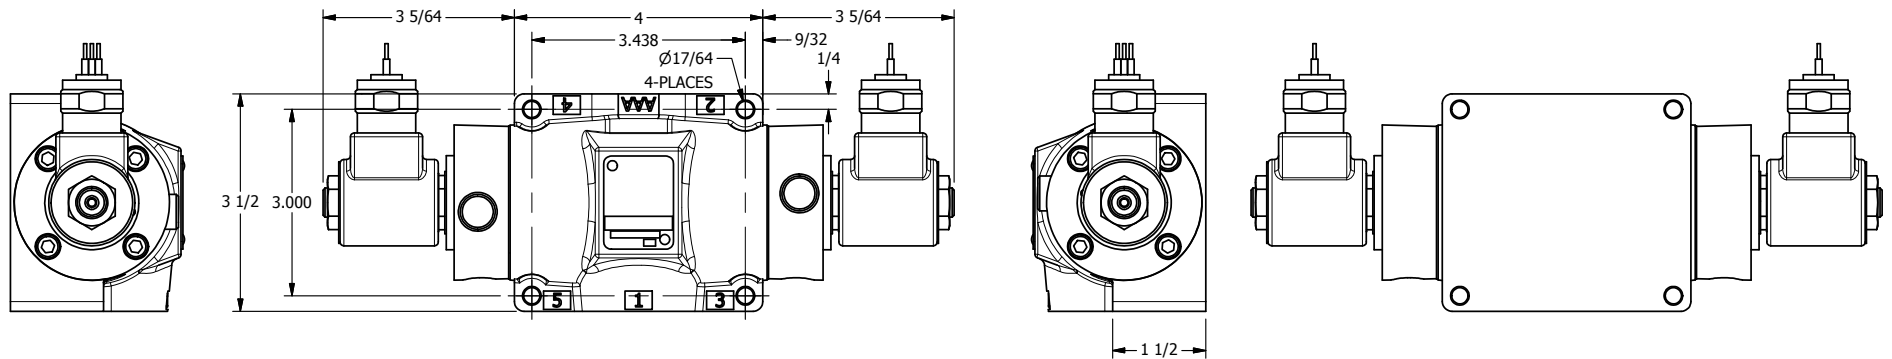

4

3

2

1

AAA
PRODUCTS
INTERNATIONAL

**AAA PRODUCTS
INTERNATIONAL**
7114 Harry Hines Blvd
Dallas, TX 75235

TITLE 1/2" SIDE PORT, DBL SOL, 3 POS,
SPR CTR, SOL RTRN, CLSD CTR SPL,
MOLD-OVER, PUSH OVRD

DRAWING NO.:
DIM_SY4MOP