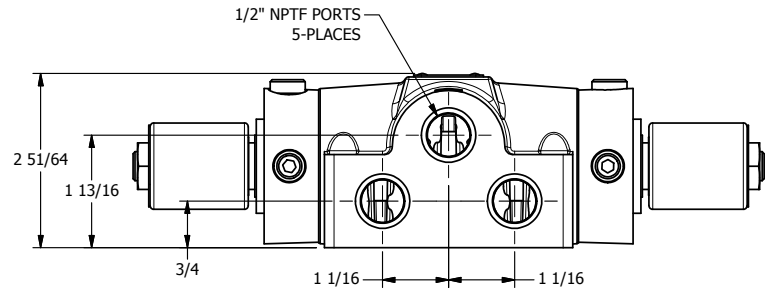

4

3

2

1

AAA
PRODUCTS
INTERNATIONAL

**AAA PRODUCTS
INTERNATIONAL**
7114 Harry Hines Blvd
Dallas, TX 75235

TITLE 1/2" SIDE PORT, DBL SOL, 3 POS,
SPR CTR, SOL RTRN, CLSD CTR SPL,
MOLD-OVER, PUSH OVRD

DRAWING NO.:
DIM_SY4MOP