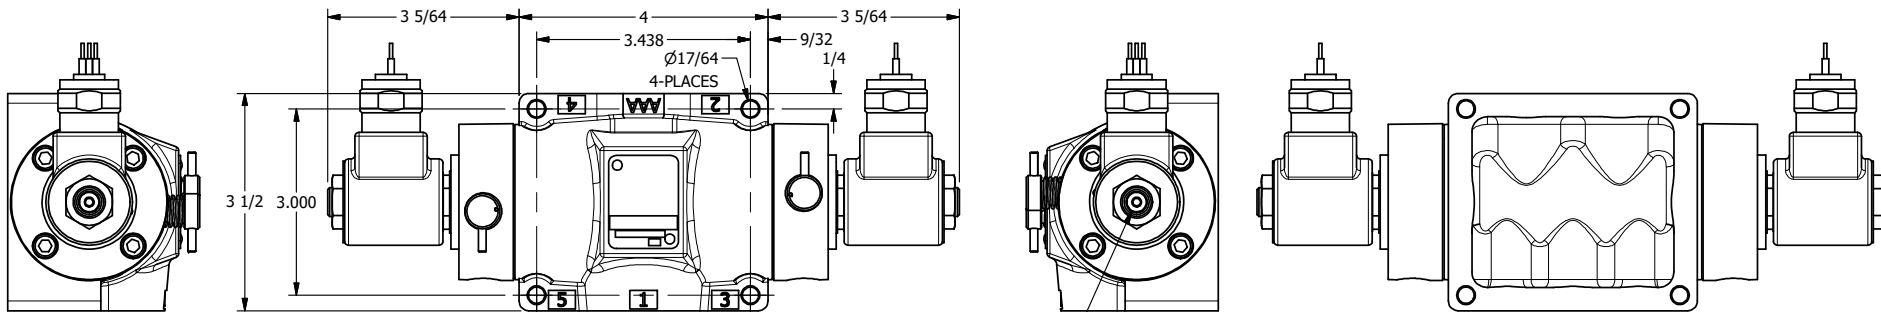

4

3

2

1

AAA
PRODUCTS
INTERNATIONAL

**AAA PRODUCTS
INTERNATIONAL**
7114 Harry Hines Blvd
Dallas, TX 75235

TITLE: 1/2" SIDE PORT, DBL SOL, 3 POS,
CLSD SPR CTR, MOLD-OVER,
NON-LCKNG OVRD, TPD VENT

DRAWING NO.:
DIM_SY4MONT