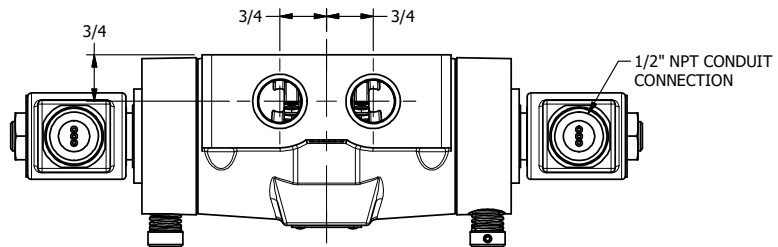

4

3

2

1

AAA
PRODUCTS
INTERNATIONAL

**AAA PRODUCTS
INTERNATIONAL**
7114 Harry Hines Blvd
Dallas, TX 75235

TITLE: 1/2" SIDE PORT, DBL SOL, 3 POS,
CLSD SPR CTR, MOLD-OVER,
NON-LCKNG OVRD, TPD VENT

DRAWING NO.:
DIM_SY4MONT