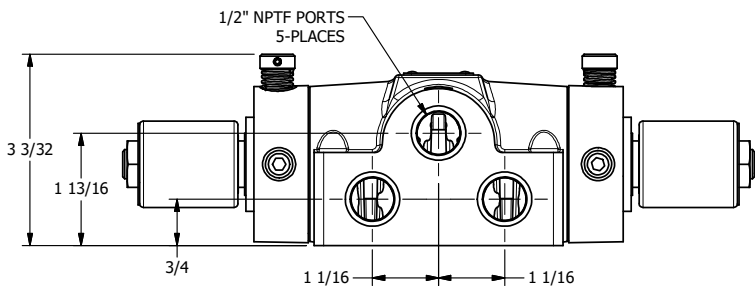

4

3

2

1

AAA
PRODUCTS
INTERNATIONAL

**AAA PRODUCTS
INTERNATIONAL**
7114 Harry Hines Blvd
Dallas, TX 75235

TITLE: 1/2" SIDE PORT, DBL SOL, 3 POS,
CLSD SPR CTR, MOLD-OVER,
NON-LCKNG OVRD, TPD VENT

DRAWING NO.:
DIM_SY4MONT