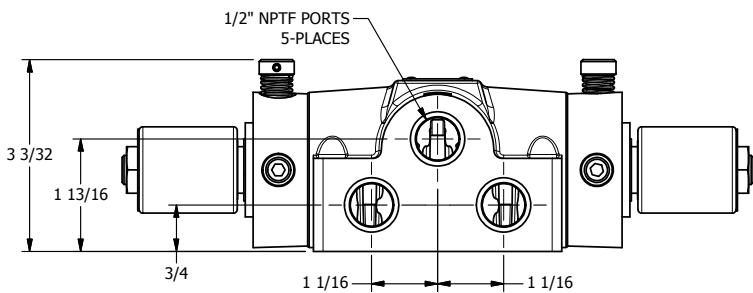

4

3

2

1

**AAA**  
PRODUCTS  
INTERNATIONAL

**AAA PRODUCTS  
INTERNATIONAL**  
7114 Harry Hines Blvd  
Dallas, TX 75235

TITLE 1/2" SIDE PORT, DBL SOL, 3 POS,  
SPR CTR, SOL RTRN, CLSD CTR SPL,  
MOLD-OVER, NON-LCKNG OVRD

DRAWING NO.:  
DIM\_SY4MON

THE INFORMATION CONTAINED WITHIN THIS DOCUMENT IS PROPRIETARY TO AAA PRODUCTS AND MAY NOT BE DISCLOSED WITHOUT PRIOR WRITTEN CONSENT

4

3

2

1