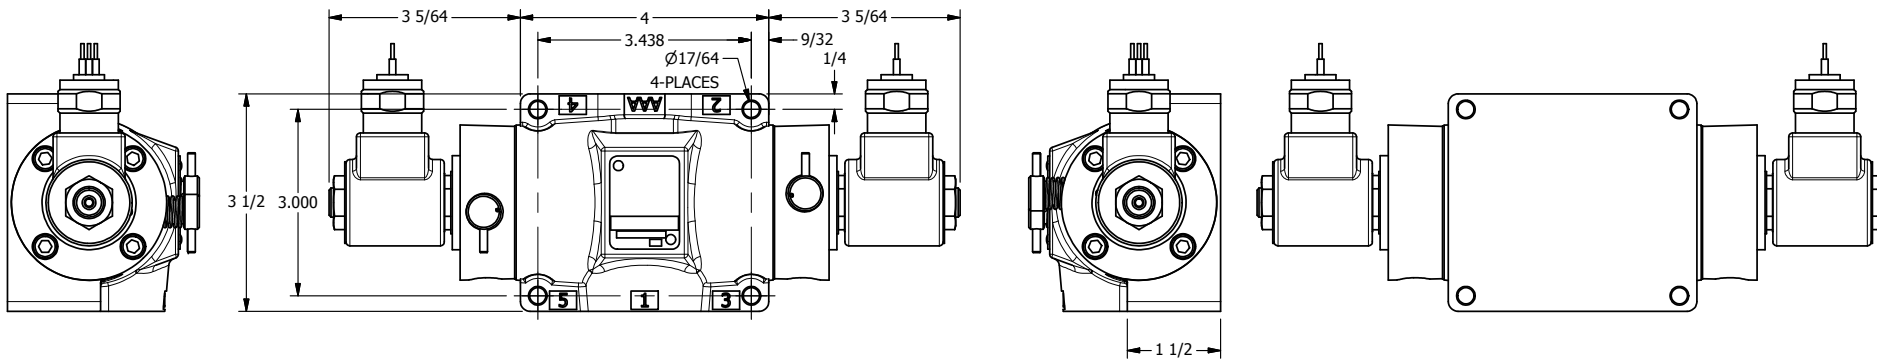

4

3

2

1

**AAA**  
PRODUCTS  
INTERNATIONAL

**AAA PRODUCTS  
INTERNATIONAL**  
7114 Harry Hines Blvd  
Dallas, TX 75235

TITLE 1/2" SIDE PORT, DBL SOL, 3 POS,  
SPR CTR, SOL RTRN, CLSD CTR SPL,  
MOLD-OVER, NON-LCKNG OVRD

DRAWING NO.:  
DIM\_SY4MON

THE INFORMATION CONTAINED WITHIN THIS DOCUMENT IS PROPRIETARY TO AAA PRODUCTS AND MAY NOT BE DISCLOSED WITHOUT PRIOR WRITTEN CONSENT

4

3

2

1