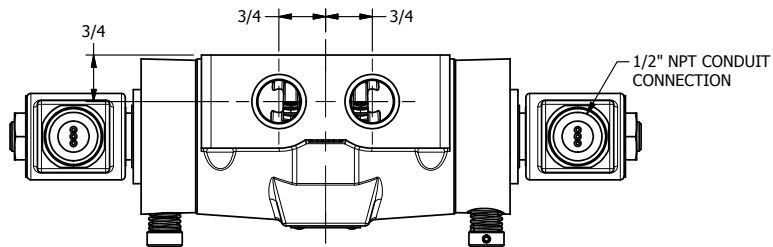

4

3

2

1

**AAA**  
PRODUCTS  
INTERNATIONAL

**AAA PRODUCTS  
INTERNATIONAL**  
7114 Harry Hines Blvd  
Dallas, TX 75235

TITLE 1/2" SIDE PORT, DBL SOL, 3 POS,  
SPR CTR, SOL RTRN, CLSD CTR SPL,  
MOLD-OVER, NON-LCKNG OVRD

DRAWING NO.:  
DIM\_SY4MON

THE INFORMATION CONTAINED WITHIN THIS DOCUMENT IS PROPRIETARY TO AAA PRODUCTS AND MAY NOT BE DISCLOSED WITHOUT PRIOR WRITTEN CONSENT

4

3

2

1