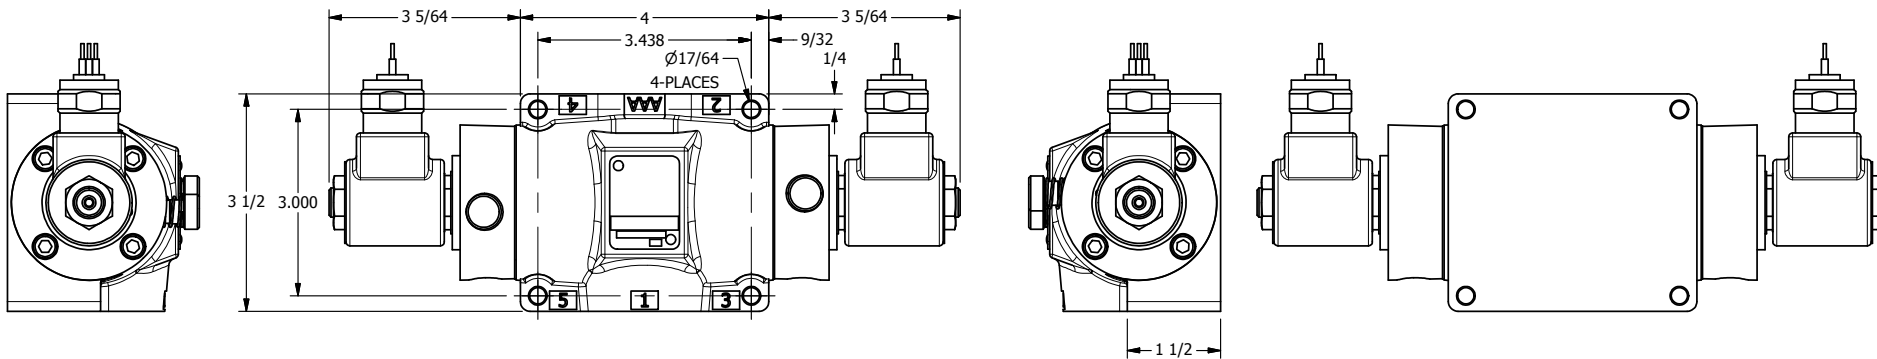

4

3

2

1

AAA
PRODUCTS
INTERNATIONAL

**AAA PRODUCTS
INTERNATIONAL**
7114 Harry Hines Blvd
Dallas, TX 75235

TITLE 1/2" SIDE PORT, DBL SOL, 3 POS,
SPR CTR, SOL RTRN, CLSD CTR SPL,
MOLD-OVER, LCKNG OVRD

DRAWING NO.:
DIM_SY4MO