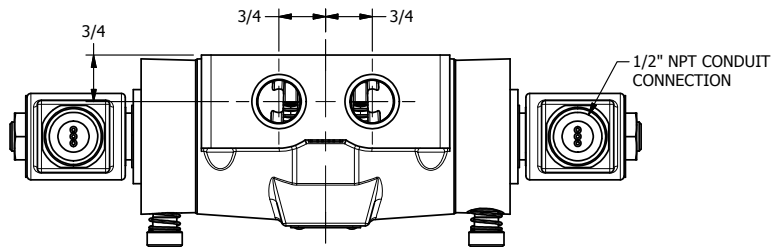

4

3

2

1

AAA
PRODUCTS
INTERNATIONAL

**AAA PRODUCTS
INTERNATIONAL**
7114 Harry Hines Blvd
Dallas, TX 75235

TITLE 1/2" SIDE PORT, DBL SOL, 3 POS,
SPR CTR, SOL RTRN, CLSD CTR SPL,
MOLD-OVER, LCKNG OVRD

DRAWING NO.:
DIM_SY4MO