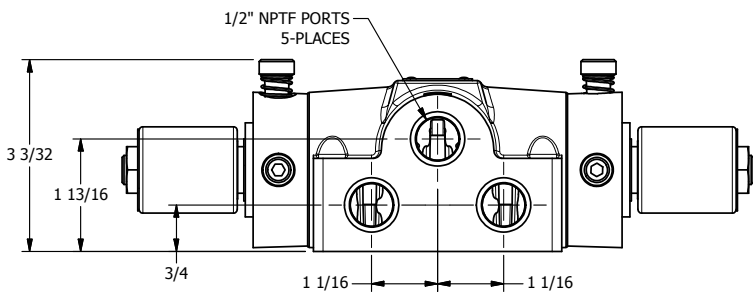

4

3

2

1

AAA
PRODUCTS
INTERNATIONAL

**AAA PRODUCTS
INTERNATIONAL**
7114 Harry Hines Blvd
Dallas, TX 75235

TITLE 1/2" SIDE PORT, DBL SOL, 3 POS,
SPR CTR, SOL RTRN, CLSD CTR SPL,
MOLD-OVER, LCKNG OVRD

DRAWING NO.:
DIM_SY4MO