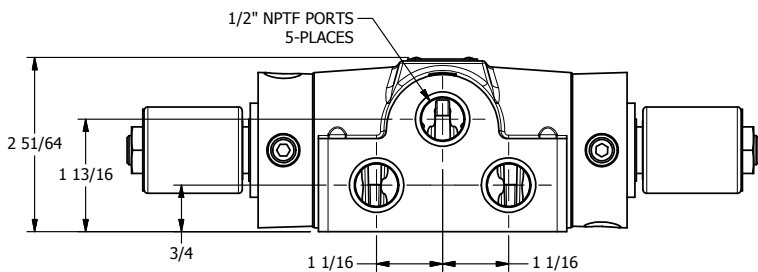

4

3

2

1

**AAA**  
PRODUCTS  
INTERNATIONAL

**AAA PRODUCTS  
INTERNATIONAL**  
7114 Harry Hines Blvd  
Dallas, TX 75235

TITLE: 1/2" SIDE PORT, DBL SOL, 3 POS,  
SPR CTR, SOL RTRN, CLSD CTR SPL,  
MOLD-OVER

PART NO.:  
**DIM\_SY4M**