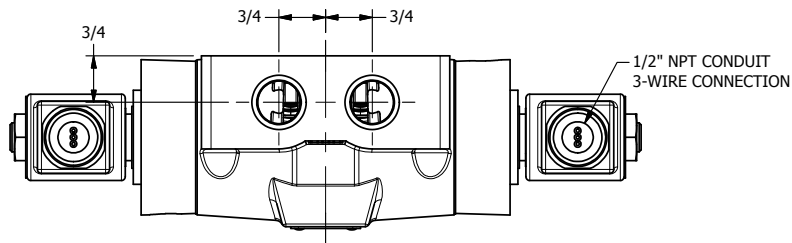

4

3

2

1

**AAA**  
PRODUCTS  
INTERNATIONAL

**AAA PRODUCTS  
INTERNATIONAL**  
7114 Harry Hines Blvd  
Dallas, TX 75235

TITLE: 1/2" SIDE PORT, DBL SOL, 3 POS,  
SPR CTR, SOL RTRN, CLSD CTR SPL,  
MOLD-OVER

PART NO.:  
**DIM\_SY4M**