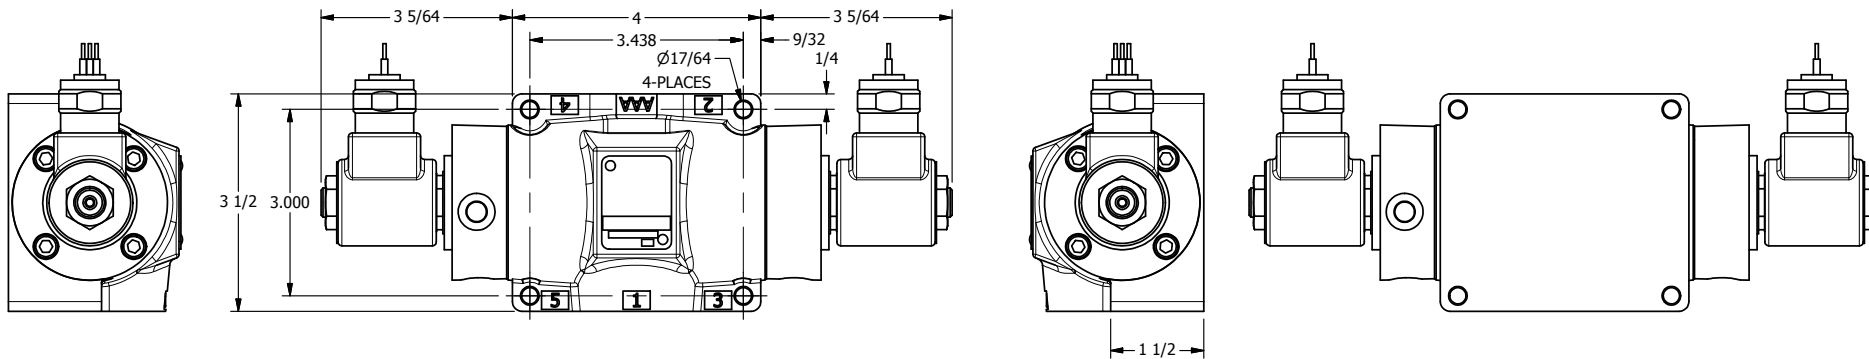

4

3

2

1

**AAA**  
PRODUCTS  
INTERNATIONAL

**AAA PRODUCTS  
INTERNATIONAL**  
7114 Harry Hines Blvd  
Dallas, TX 75235

TITLE: 1/2" SIDE PORT, DBL SOL, 3 POS,  
SPR CTR, SOL RTRN, CLSD CTR SPL,  
MOLD-OVER

PART NO.:  
**DIM\_SY4M**