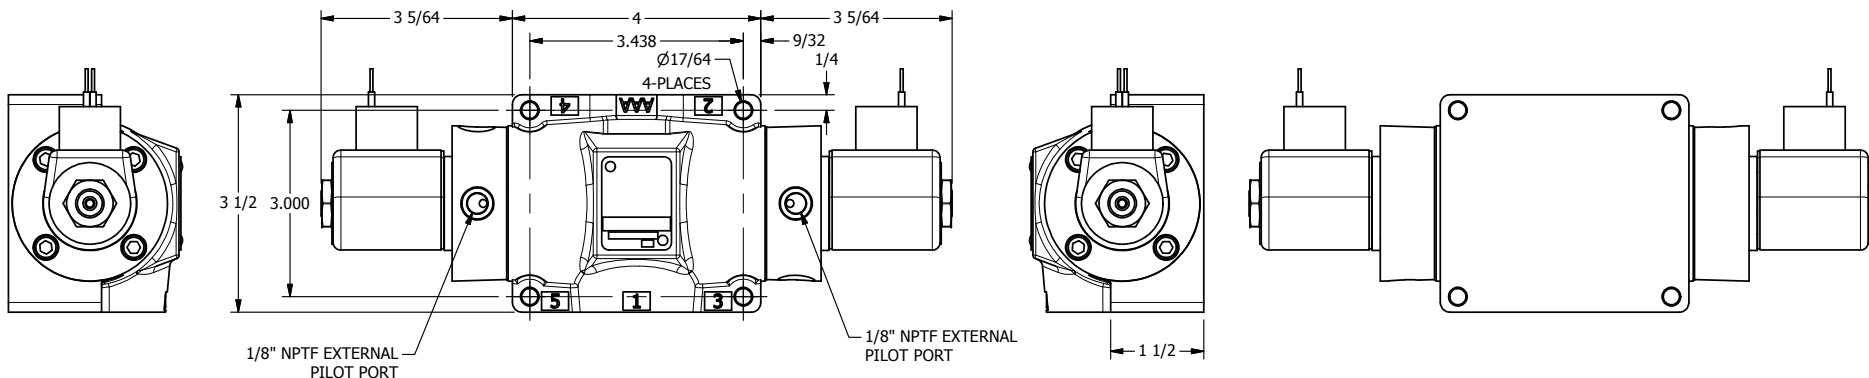

4

3

2

1

AAA
PRODUCTS
INTERNATIONAL

**AAA PRODUCTS
INTERNATIONAL**
7114 Harry Hines Blvd
Dallas, TX 75235

TITLE 1/2" SIDE PORT, DBL SOL, 3 POS,
SPR CTR, SOL RTRN, FLOAT CTR SPL,
CLASSIC SOL, EXT PILOT

DRAWING NO.:
DIM_SY4GZ