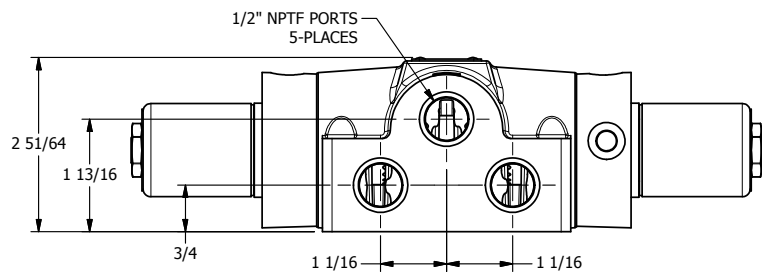

4

3

2

1

AAA
PRODUCTS
INTERNATIONAL

**AAA PRODUCTS
INTERNATIONAL**
7114 Harry Hines Blvd
Dallas, TX 75235

TITLE 1/2" SIDE PORT, DBL SOL, 3 POS,
SPR CTR, SOL RTRN, FLOAT CTR SPL,
CLASSIC SOL, EXT PILOT

DRAWING NO.:
DIM_SY4GZ