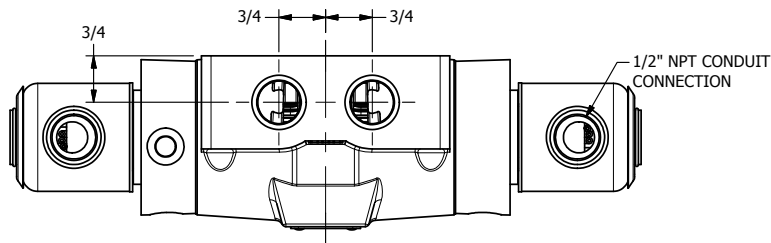

4

3

2

1

AAA
PRODUCTS
INTERNATIONAL

**AAA PRODUCTS
INTERNATIONAL**
7114 Harry Hines Blvd
Dallas, TX 75235

TITLE 1/2" SIDE PORT, DBL SOL, 3 POS,
SPR CTR, SOL RTRN, FLOAT CTR SPL,
EXPL PROOF, EXT PILOT

DRAWING NO.:
DIM_SY4GXZ