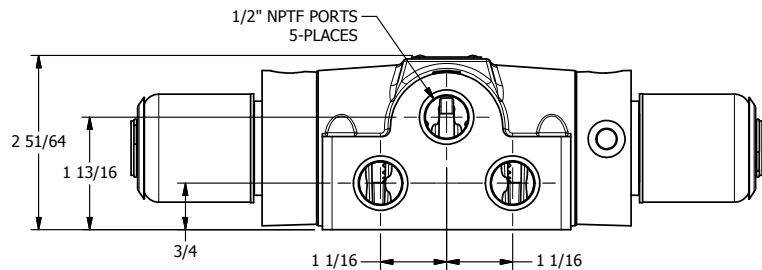

4

3

2

1

AAA
PRODUCTS
INTERNATIONAL

**AAA PRODUCTS
INTERNATIONAL**
7114 Harry Hines Blvd
Dallas, TX 75235

TITLE 1/2" SIDE PORT, DBL SOL, 3 POS,
SPR CTR, SOL RTRN, FLOAT CTR SPL,
EXPL PROOF, EXT PILOT

DRAWING NO.:
DIM_SY4GXZ