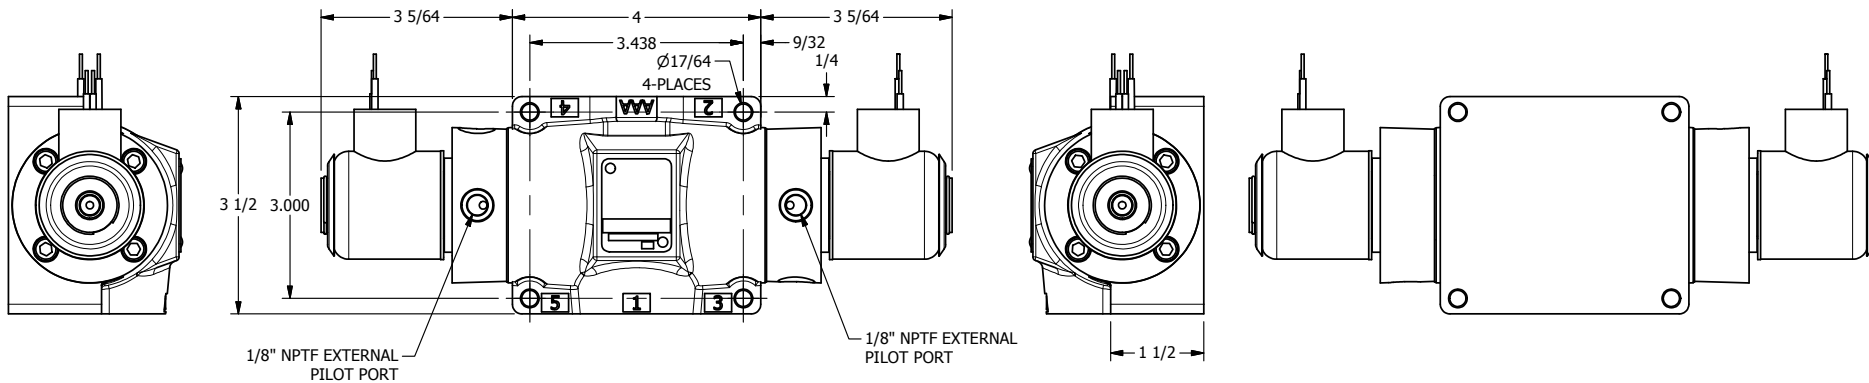

4

3

2

1

AAA
PRODUCTS
INTERNATIONAL

**AAA PRODUCTS
INTERNATIONAL**
7114 Harry Hines Blvd
Dallas, TX 75235

TITLE 1/2" SIDE PORT, DBL SOL, 3 POS,
SPR CTR, SOL RTRN, FLOAT CTR SPL,
EXPL PROOF, EXT PILOT

DRAWING NO.:
DIM_SY4GXZ