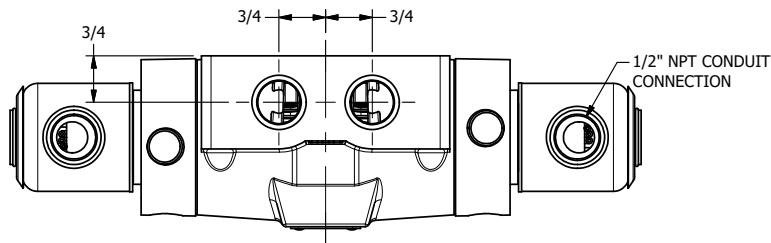

4

3

2

1

**AAA**  
PRODUCTS  
INTERNATIONAL

**AAA PRODUCTS INTERNATIONAL**  
7114 Harry Hines Blvd  
Dallas, TX 75235

TITLE 1/2" SIDE PORT, DBL SOL, 3 POS,  
SPR CTR, SOL SHFT, FLOAT CTR SPL,  
EXPL PROOF, LCKNG OVRD, EXT PILOT

DRAWING NO.:  
DIM\_SY4GXOZ

4

3

2

1

THE INFORMATION CONTAINED WITHIN THIS DOCUMENT IS PROPRIETARY TO AAA PRODUCTS AND MAY NOT BE DISCLOSED WITHOUT PRIOR WRITTEN CONSENT