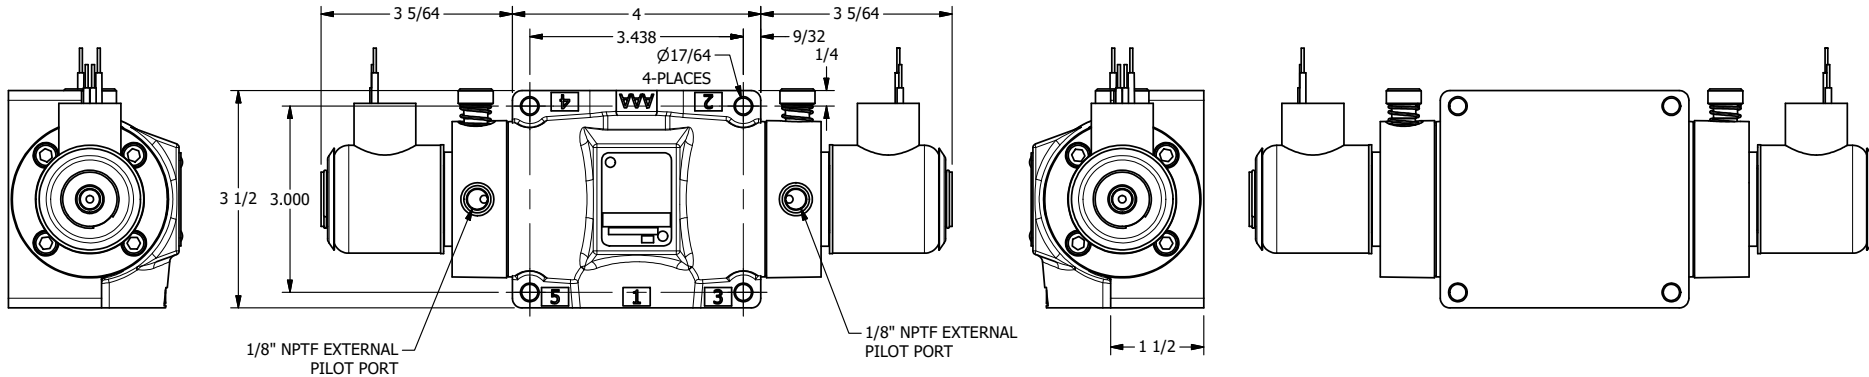

4

3

2

1

**AAA**  
PRODUCTS  
INTERNATIONAL

**AAA PRODUCTS INTERNATIONAL**  
7114 Harry Hines Blvd  
Dallas, TX 75235

TITLE 1/2" SIDE PORT, DBL SOL, 3 POS,  
SPR CTR, SOL SHFT, FLOAT CTR SPL,  
EXPL PROOF, LCKNG OVRD, EXT PILOT

DRAWING NO.:  
DIM\_SY4GXOZ

4

3

2

1

THE INFORMATION CONTAINED WITHIN THIS DOCUMENT IS PROPRIETARY TO AAA PRODUCTS AND MAY NOT BE DISCLOSED WITHOUT PRIOR WRITTEN CONSENT