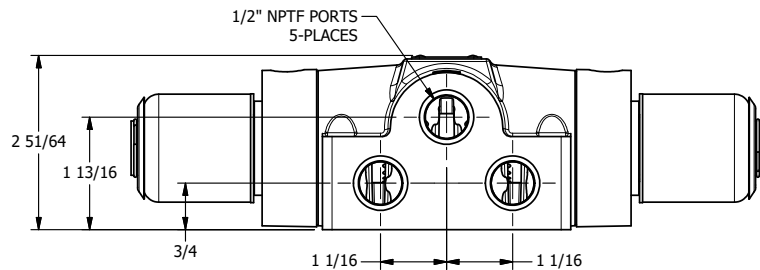

4

3

2

1

**AAA**  
PRODUCTS  
INTERNATIONAL

**AAA PRODUCTS INTERNATIONAL**  
7114 Harry Hines Blvd  
Dallas, TX 75235

TITLE 1/2" SIDE PORT, DBL SOL, 3 POS,  
SPR CTR, SOL SHFT, FLOAT CTR SPL,  
EXPL PROOF, LCKNG OVRD, EXT PILOT

DRAWING NO.:  
DIM\_SY4GXOZ

4

3

2

1

THE INFORMATION CONTAINED WITHIN THIS DOCUMENT IS PROPRIETARY TO AAA PRODUCTS AND MAY NOT BE DISCLOSED WITHOUT PRIOR WRITTEN CONSENT