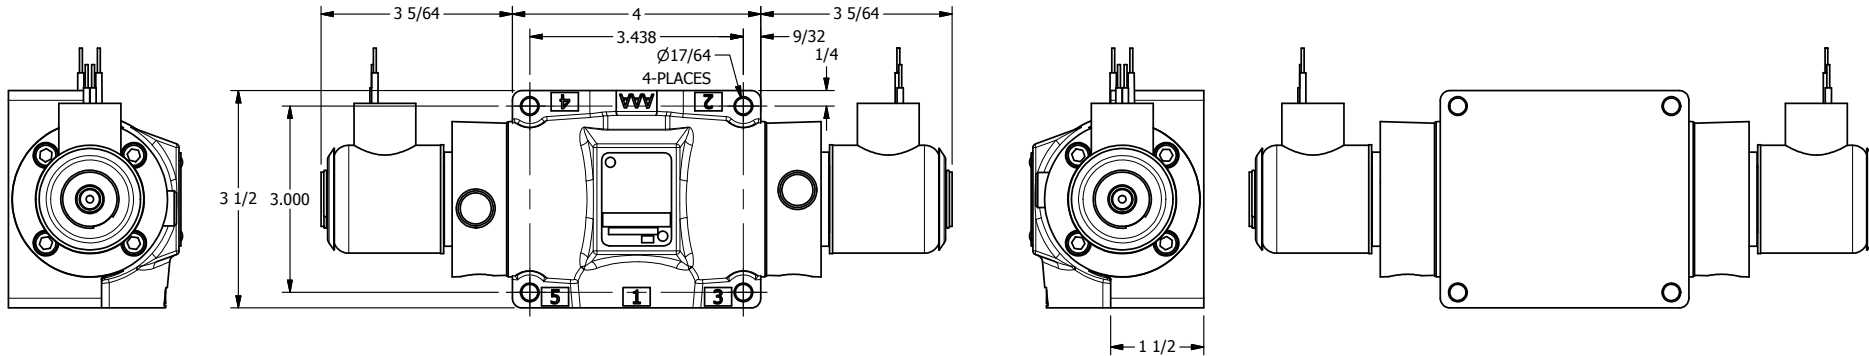

4

3

2

1

**AAA**  
PRODUCTS  
INTERNATIONAL

**AAA PRODUCTS  
INTERNATIONAL**  
7114 Harry Hines Blvd  
Dallas, TX 75235

TITLE: 1/2" SIDE PORT, DBL SOL, 3 POS,  
SPR CTR, SOL RTRN, FLOAT CTR SPL,  
EXPL PROOF, PUSH OVRD