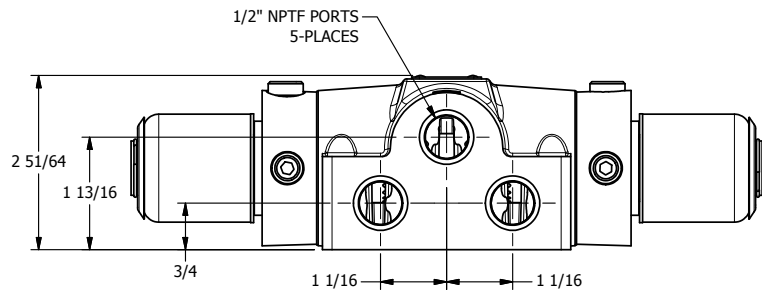

4

3

2

1

**AAA**  
PRODUCTS  
INTERNATIONAL

**AAA PRODUCTS  
INTERNATIONAL**  
7114 Harry Hines Blvd  
Dallas, TX 75235

TITLE: 1/2" SIDE PORT, DBL SOL, 3 POS,  
SPR CTR, SOL RTRN, FLOAT CTR SPL,  
EXPL PROOF, PUSH OVRD

DRAWING NO.:  
DIM\_SY4GXOP

THE INFORMATION CONTAINED WITHIN THIS DOCUMENT IS PROPRIETARY TO AAA PRODUCTS AND MAY NOT BE DISCLOSED WITHOUT PRIOR WRITTEN CONSENT

4

3

2

1

B

B