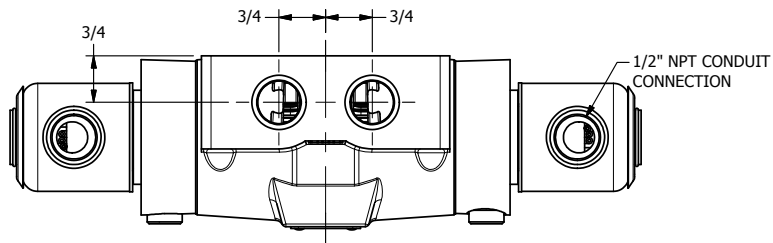

4

3

2

1

**AAA**  
PRODUCTS  
INTERNATIONAL

**AAA PRODUCTS  
INTERNATIONAL**  
7114 Harry Hines Blvd  
Dallas, TX 75235

TITLE: 1/2" SIDE PORT, DBL SOL, 3 POS,  
SPR CTR, SOL RTRN, FLOAT CTR SPL,  
EXPL PROOF, PUSH OVRD

DRAWING NO.:  
DIM\_SY4GXOP

THE INFORMATION CONTAINED WITHIN THIS DOCUMENT IS PROPRIETARY TO AAA PRODUCTS AND MAY NOT BE DISCLOSED WITHOUT PRIOR WRITTEN CONSENT

4

3

2

1

B

B