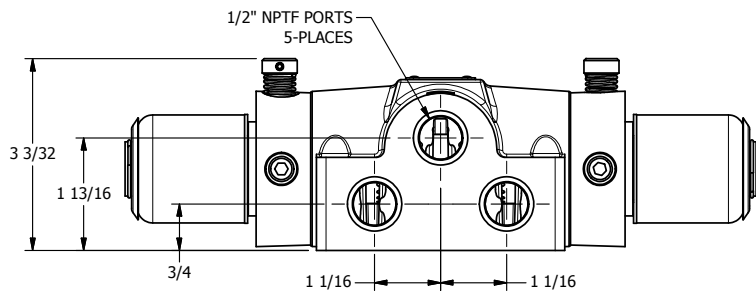

4

3

2

1

AAA
PRODUCTS
INTERNATIONAL

**AAA PRODUCTS
INTERNATIONAL**
7114 Harry Hines Blvd
Dallas, TX 75235

TITLE 1/2" SIDE PORT, DBL SOL, 3 POS,
SPR CTR, SOL RTRN, FLOAT CTR SPL,
EXPL PROOF, NON-LCKNG OVRD

DRAWING NO.:
DIM_SY4GXON