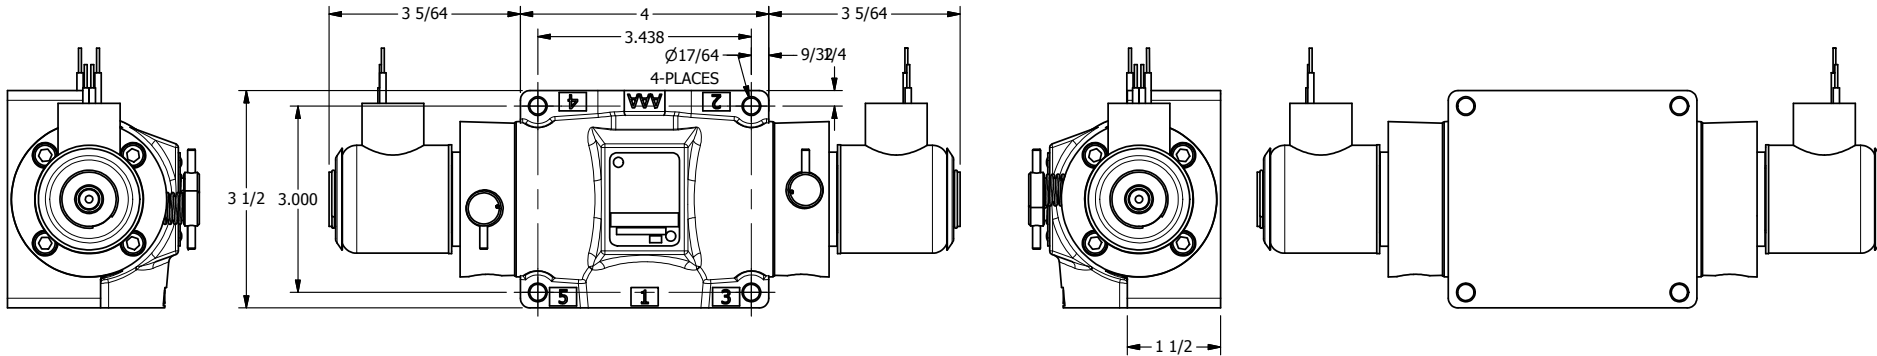

4

3

2

1

AAA
PRODUCTS
INTERNATIONAL

**AAA PRODUCTS
INTERNATIONAL**
7114 Harry Hines Blvd
Dallas, TX 75235

TITLE 1/2" SIDE PORT, DBL SOL, 3 POS,
SPR CTR, SOL RTRN, FLOAT CTR SPL,
EXPL PROOF, NON-LCKNG OVRD

DRAWING NO.:
DIM_SY4GXON