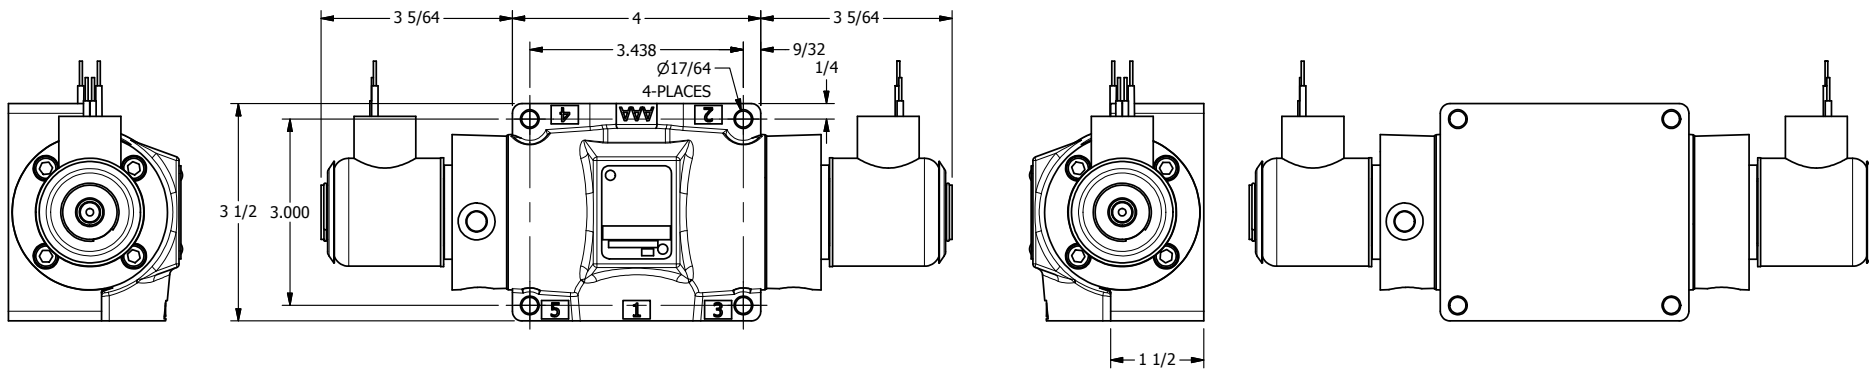

4

3

2

1

AAA
PRODUCTS
INTERNATIONAL

**AAA PRODUCTS
INTERNATIONAL**
7114 Harry Hines Blvd
Dallas, TX 75235

TITLE: 1/2" SIDE PORT, DBL SOL, 3 POS,
SPR CTR, SOL RTRN, FLOAT CTR SPL,
EXPL PROOF

PART NO.:
DIM_SY4GX