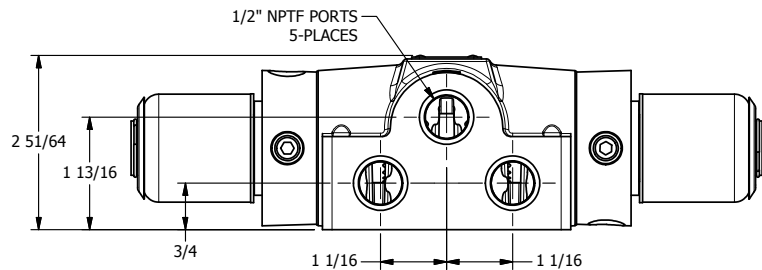

4

3

2

1

AAA
PRODUCTS
INTERNATIONAL

**AAA PRODUCTS
INTERNATIONAL**
7114 Harry Hines Blvd
Dallas, TX 75235

TITLE: 1/2" SIDE PORT, DBL SOL, 3 POS,
SPR CTR, SOL RTRN, FLOAT CTR SPL,
EXPL PROOF

PART NO.:
DIM_SY4GX