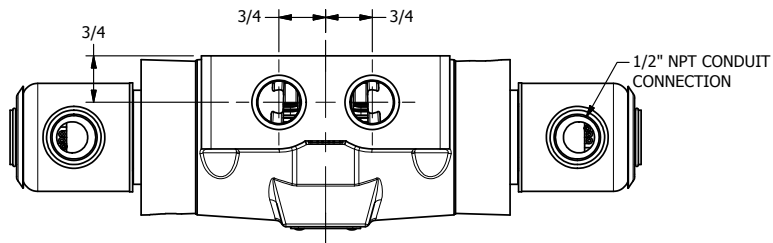

4

3

2

1

AAA
PRODUCTS
INTERNATIONAL

**AAA PRODUCTS
INTERNATIONAL**
7114 Harry Hines Blvd
Dallas, TX 75235

TITLE: 1/2" SIDE PORT, DBL SOL, 3 POS,
SPR CTR, SOL RTRN, FLOAT CTR SPL,
EXPL PROOF

PART NO.:
DIM_SY4GX