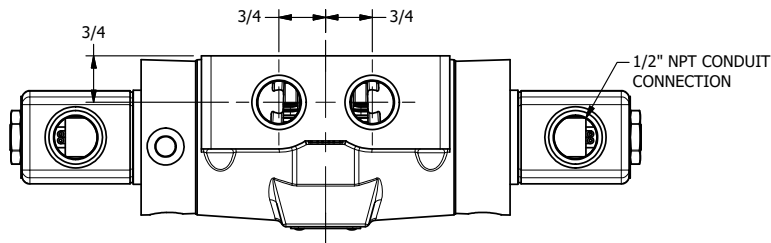

4

3

2

1

AAA
PRODUCTS
INTERNATIONAL

AAA PRODUCTS INTERNATIONAL
7114 Harry Hines Blvd
Dallas, TX 75235

TITLE 1/2" SIDE PORT, DBL SOL, 3 POS,
SPR CTR, SOL RTRN, FLOAT CTR SPL,
CLASSIC SOL, TAPPED VENT, EXT PILOT

DRAWING NO.:
DIM_SY4GTZ

4

3

2

1

THE INFORMATION CONTAINED WITHIN THIS DOCUMENT IS PROPRIETARY TO AAA PRODUCTS AND MAY NOT BE DISCLOSED WITHOUT PRIOR WRITTEN CONSENT