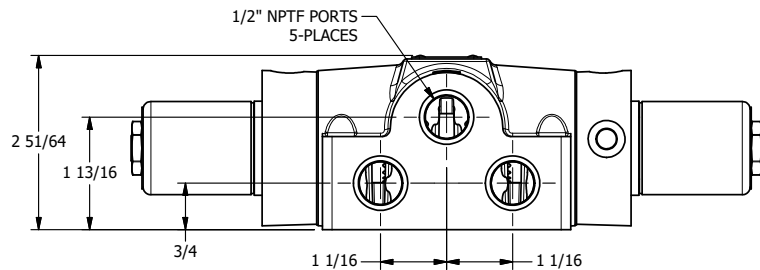

4

3

2

1

AAA
PRODUCTS
INTERNATIONAL

AAA PRODUCTS INTERNATIONAL
7114 Harry Hines Blvd
Dallas, TX 75235

TITLE 1/2" SIDE PORT, DBL SOL, 3 POS,
SPR CTR, SOL RTRN, FLOAT CTR SPL,
CLASSIC SOL, TAPPED VENT, EXT PILOT

DRAWING NO.:
DIM_SY4GTZ

4

3

2

1

THE INFORMATION CONTAINED WITHIN THIS DOCUMENT IS PROPRIETARY TO AAA PRODUCTS AND MAY NOT BE DISCLOSED WITHOUT PRIOR WRITTEN CONSENT