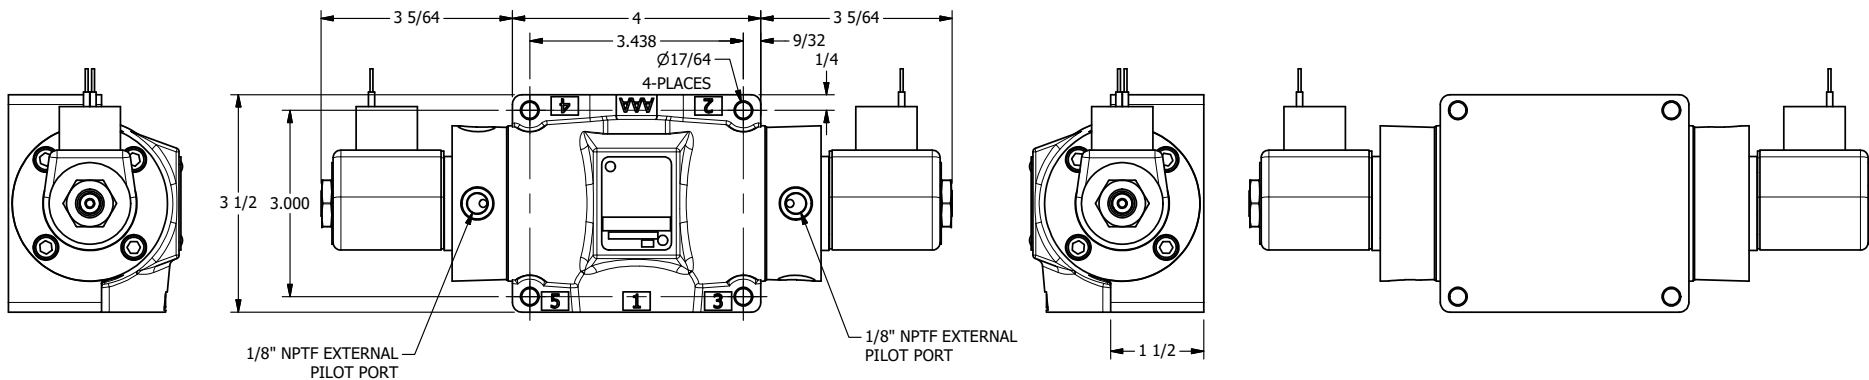

4

3

2

1

AAA
PRODUCTS
INTERNATIONAL

AAA PRODUCTS INTERNATIONAL
7114 Harry Hines Blvd
Dallas, TX 75235

TITLE 1/2" SIDE PORT, DBL SOL, 3 POS,
SPR CTR, SOL RTRN, FLOAT CTR SPL,
CLASSIC SOL, TAPPED VENT, EXT PILOT

DRAWING NO.:
DIM_SY4GTZ

4

3

2

1

THE INFORMATION CONTAINED WITHIN THIS DOCUMENT IS PROPRIETARY TO AAA PRODUCTS AND MAY NOT BE DISCLOSED WITHOUT PRIOR WRITTEN CONSENT