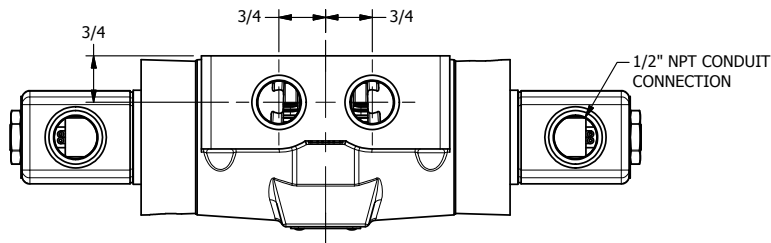

4

3

2

1

AAA
PRODUCTS
INTERNATIONAL

**AAA PRODUCTS
INTERNATIONAL**
7114 Harry Hines Blvd
Dallas, TX 75235

TITLE 1/2" SIDE PORT, DBL SOL, 3 POS,
SPR CTR, SOL RTRN, FLOAT CTR SPL,
CLASSIC SOL, TAPPED VENT

DRAWING NO.:
DIM_SY4GT