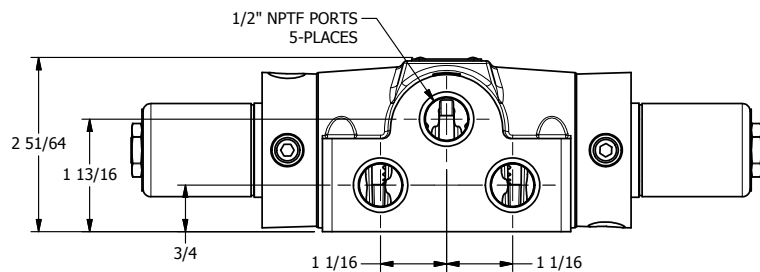

4

3

2

1

AAA
PRODUCTS
INTERNATIONAL

**AAA PRODUCTS
INTERNATIONAL**
7114 Harry Hines Blvd
Dallas, TX 75235

TITLE 1/2" SIDE PORT, DBL SOL, 3 POS,
SPR CTR, SOL RTRN, FLOAT CTR SPL,
CLASSIC SOL, TAPPED VENT

DRAWING NO.:
DIM_SY4GT