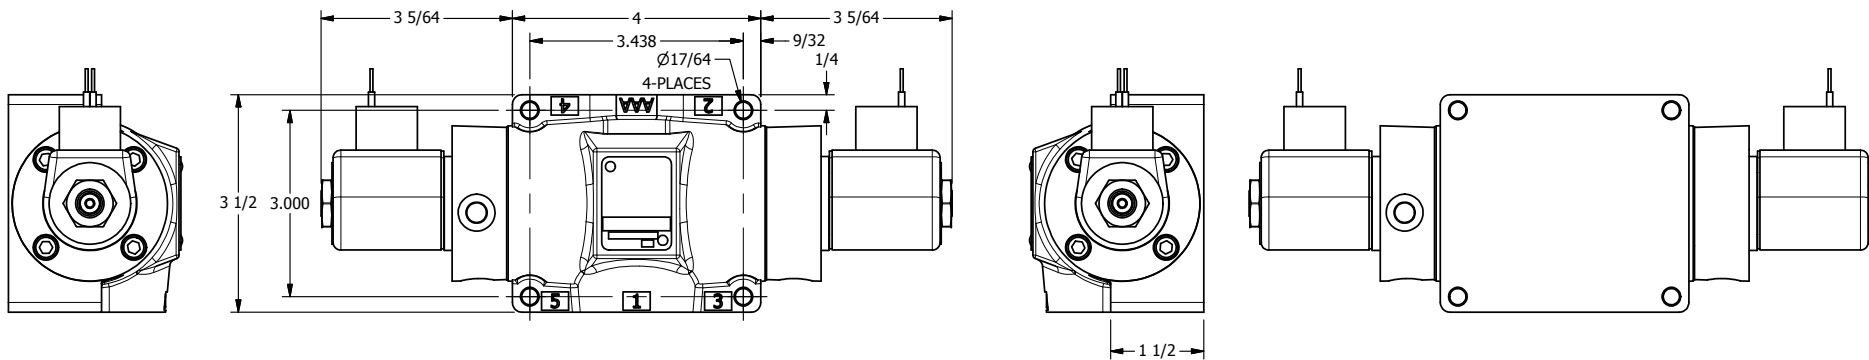

4

3

2

1

AAA
PRODUCTS
INTERNATIONAL

**AAA PRODUCTS
INTERNATIONAL**
7114 Harry Hines Blvd
Dallas, TX 75235

TITLE 1/2" SIDE PORT, DBL SOL, 3 POS,
SPR CTR, SOL RTRN, FLOAT CTR SPL,
CLASSIC SOL, TAPPED VENT

DRAWING NO.:
DIM_SY4GT