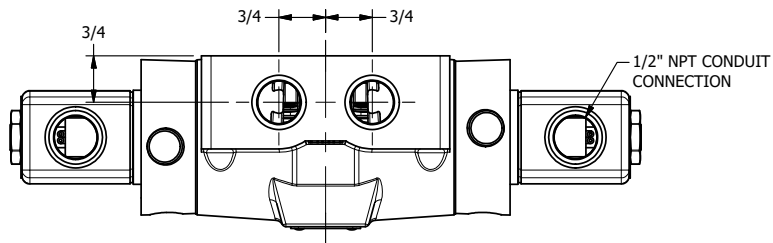

4

3

2

1

**AAA**  
PRODUCTS  
INTERNATIONAL

**AAA PRODUCTS INTERNATIONAL**  
7114 Harry Hines Blvd  
Dallas, TX 75235

TITLE 1/2" SIDE PORT, DBL SOL, 3 POS,  
SPR CTR, SOL SHFT, FLOAT CTR SPL,  
CLASSIC SOL, LCKNG OVRD, EXT PILOT

DRAWING NO.:  
DIM\_SY4GOZ

THE INFORMATION CONTAINED WITHIN THIS DOCUMENT IS PROPRIETARY TO AAA PRODUCTS AND MAY NOT BE DISCLOSED WITHOUT PRIOR WRITTEN CONSENT

4

3

2

1