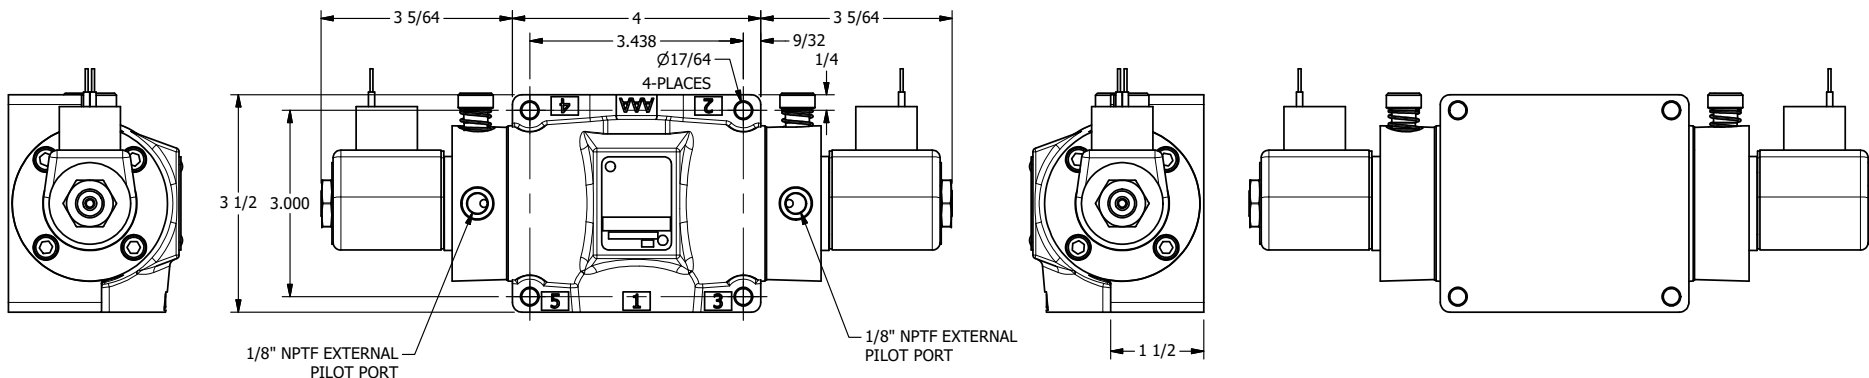

4

3

2

1

**AAA**  
PRODUCTS  
INTERNATIONAL

**AAA PRODUCTS INTERNATIONAL**  
7114 Harry Hines Blvd  
Dallas, TX 75235

TITLE 1/2" SIDE PORT, DBL SOL, 3 POS,  
SPR CTR, SOL SHFT, FLOAT CTR SPL,  
CLASSIC SOL, LCKNG OVRD, EXT PILOT