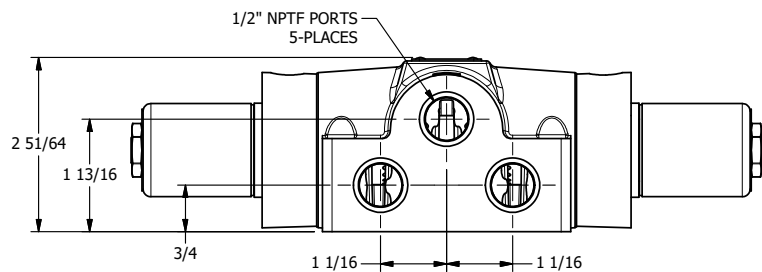

4

3

2

1

**AAA**  
PRODUCTS  
INTERNATIONAL

**AAA PRODUCTS INTERNATIONAL**  
7114 Harry Hines Blvd  
Dallas, TX 75235

TITLE 1/2" SIDE PORT, DBL SOL, 3 POS,  
SPR CTR, SOL SHFT, FLOAT CTR SPL,  
CLASSIC SOL, LCKNG OVRD, EXT PILOT

DRAWING NO.:  
DIM\_SY4GOZ

THE INFORMATION CONTAINED WITHIN THIS DOCUMENT IS PROPRIETARY TO AAA PRODUCTS AND MAY NOT BE DISCLOSED WITHOUT PRIOR WRITTEN CONSENT

4

3

2

1