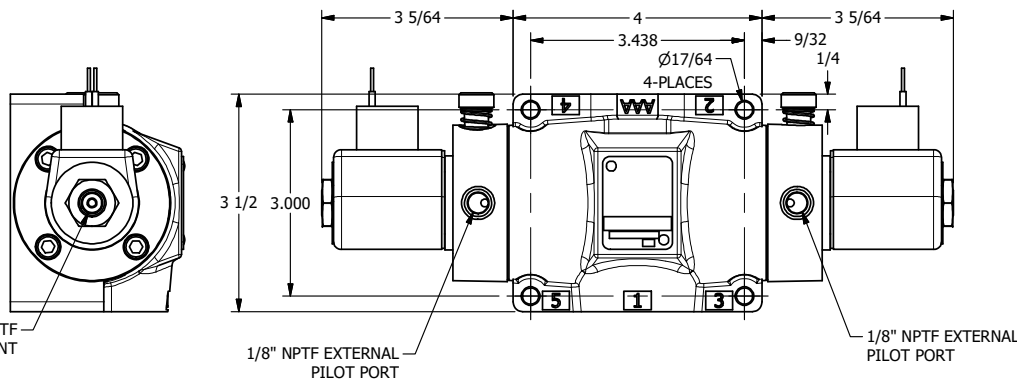

4

3

2

1

AAA
PRODUCTS
INTERNATIONAL

AAA PRODUCTS INTERNATIONAL
7114 Harry Hines Blvd
Dallas, TX 75235

TITLE: 1/2" SIDE PORT, DBL SOL, 3 POS,
FLOAT SPR CTR, CLASSIC SOL,
LCKNG OVRD, THD VENT, EXT PILOT

DRAWING NO.:
DIM_SY4GOTZ