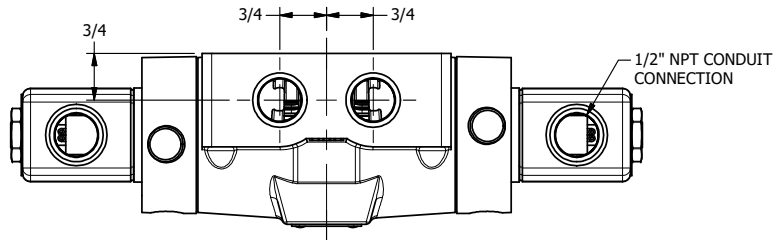

4

3

2

1

AAA
PRODUCTS
INTERNATIONAL

AAA PRODUCTS INTERNATIONAL
7114 Harry Hines Blvd
Dallas, TX 75235

TITLE: 1/2" SIDE PORT, DBL SOL, 3 POS,
FLOAT SPR CTR, CLASSIC SOL,
LCKNG OVRD, THD VENT, EXT PILOT

DRAWING NO.:
DIM_SY4GOTZ