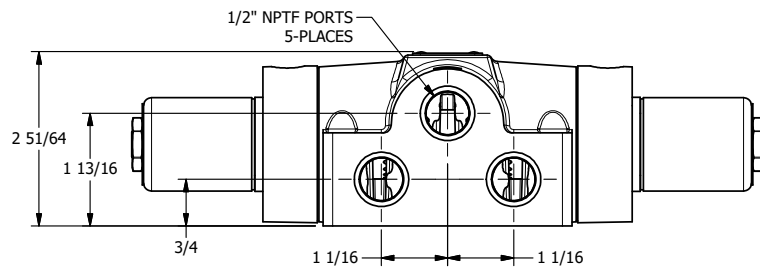

4

3

2

1

AAA
PRODUCTS
INTERNATIONAL

AAA PRODUCTS INTERNATIONAL
7114 Harry Hines Blvd
Dallas, TX 75235

TITLE: 1/2" SIDE PORT, DBL SOL, 3 POS,
FLOAT SPR CTR, CLASSIC SOL,
LCKNG OVRD, THD VENT, EXT PILOT

DRAWING NO.:
DIM_SY4GOTZ