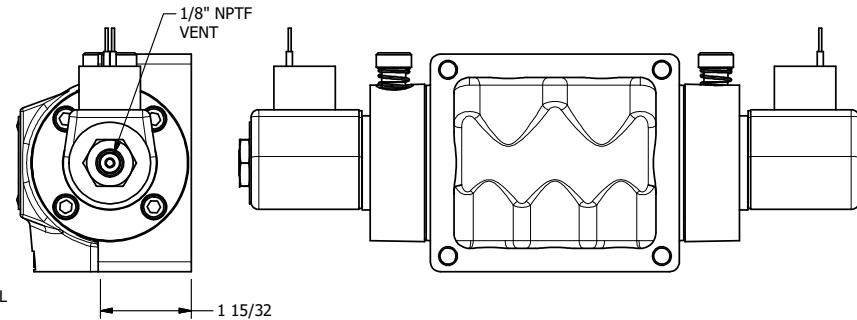

4

3

2

1

AAA
PRODUCTS
INTERNATIONAL

AAA PRODUCTS INTERNATIONAL
7114 Harry Hines Blvd
Dallas, TX 75235

TITLE: 1/2" SIDE PORT, DBL SOL, 3 POS,
FLOAT SPR CTR, CLASSIC SOL,
LCKNG OVRD, THD VENT, EXT PILOT

DRAWING NO.:
DIM_SY4GOTZ