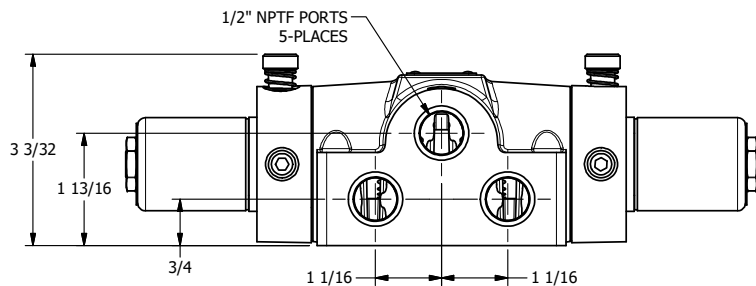

4

3

2

1

AAA
PRODUCTS
INTERNATIONAL

**AAA PRODUCTS
INTERNATIONAL**
7114 Harry Hines Blvd
Dallas, TX 75235

TITLE: 1/2" SIDE PORT, DBL SOL, 3 POS,
FLOAT SPR CTR, CLASSIC SOL,
LCKNG OVRD, THD VENT

DRAWING NO.:
DIM_SY4GOT