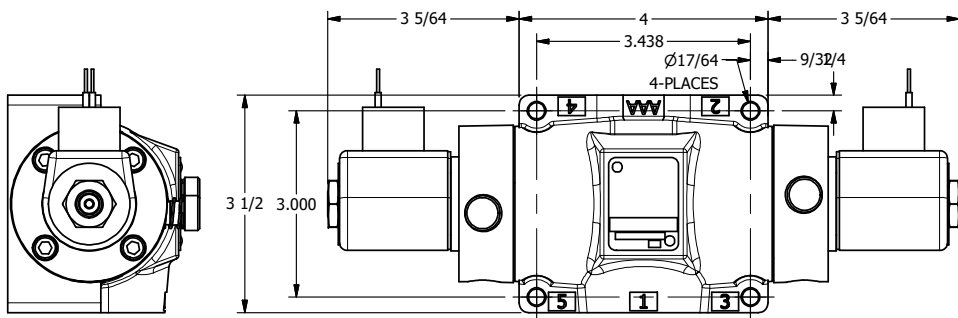

4

3

2

1

AAA
PRODUCTS
INTERNATIONAL

**AAA PRODUCTS
INTERNATIONAL**
7114 Harry Hines Blvd
Dallas, TX 75235

TITLE: 1/2" SIDE PORT, DBL SOL, 3 POS,
FLOAT SPR CTR, CLASSIC SOL,
LCKNG OVRD, THD VENT

DRAWING NO.:
DIM_SY4GOT