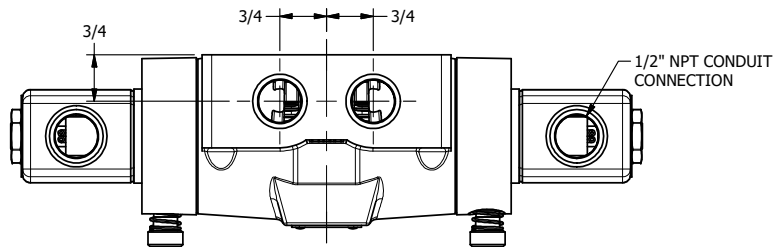

4

3

2

1

AAA
PRODUCTS
INTERNATIONAL

**AAA PRODUCTS
INTERNATIONAL**
7114 Harry Hines Blvd
Dallas, TX 75235

TITLE: 1/2" SIDE PORT, DBL SOL, 3 POS,
FLOAT SPR CTR, CLASSIC SOL,
LCKNG OVRD, THD VENT

DRAWING NO.:
DIM_SY4GOT