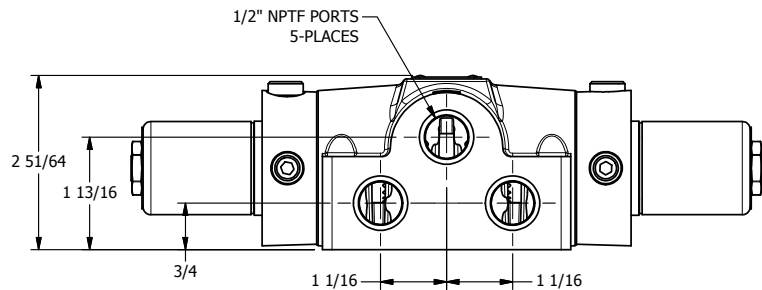

4

3

2

1

AAA
PRODUCTS
INTERNATIONAL

**AAA PRODUCTS
INTERNATIONAL**
7114 Harry Hines Blvd
Dallas, TX 75235

TITLE: 1/2" SIDE PORT, DBL SOL, 3 POS,
SPR CTR, SOL RTRN, FLOAT CTR SPL,
CLASSIC SOL, PUSH OVRD

DRAWING NO.:
DIM_SY4GOP