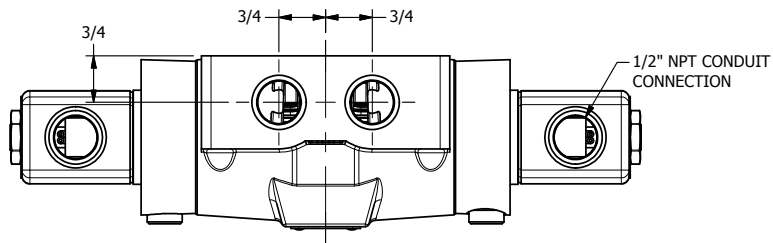

4

3

2

1

AAA
PRODUCTS
INTERNATIONAL

**AAA PRODUCTS
INTERNATIONAL**
7114 Harry Hines Blvd
Dallas, TX 75235

TITLE: 1/2" SIDE PORT, DBL SOL, 3 POS,
SPR CTR, SOL RTRN, FLOAT CTR SPL,
CLASSIC SOL, PUSH OVRD

DRAWING NO.:
DIM_SY4GOP