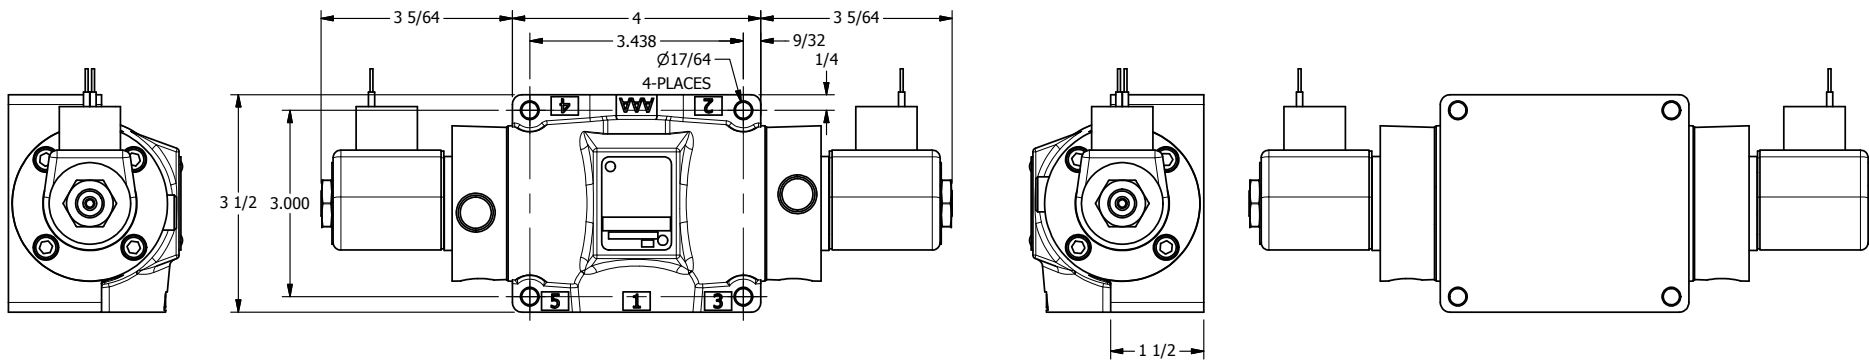

4

3

2

1

AAA
PRODUCTS
INTERNATIONAL

**AAA PRODUCTS
INTERNATIONAL**
7114 Harry Hines Blvd
Dallas, TX 75235

TITLE: 1/2" SIDE PORT, DBL SOL, 3 POS,
SPR CTR, SOL RTRN, FLOAT CTR SPL,
CLASSIC SOL, PUSH OVRD

DRAWING NO.:
DIM_SY4GOP