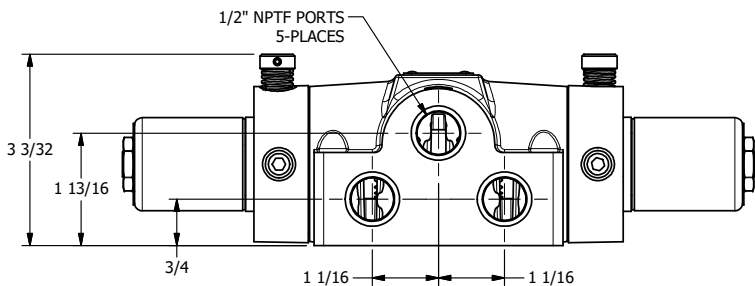

4

3

2

1

AAA
PRODUCTS
INTERNATIONAL

AAA PRODUCTS INTERNATIONAL
7114 Harry Hines Blvd
Dallas, TX 75235

TITLE: 1/2" SIDE PORT, DBL SOL, 3 POS,
FLOAT SPR CTR, CLASSIC,
NON-LCKNG OVRD, TPD VENT

DRAWING NO.:
DIM_SY4GONT