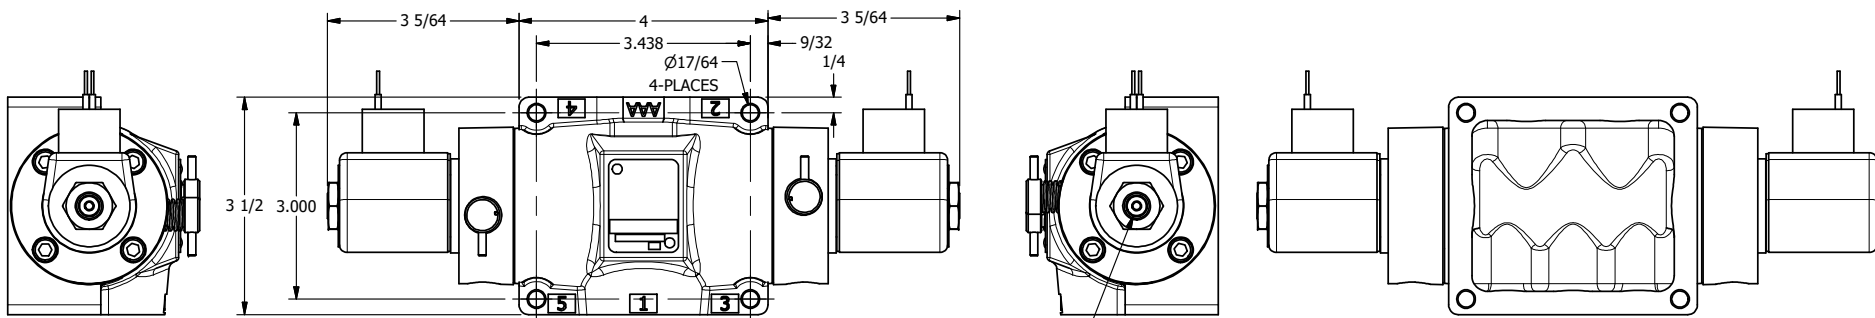

4

3

2

1

AAA
PRODUCTS
INTERNATIONAL

AAA PRODUCTS INTERNATIONAL
7114 Harry Hines Blvd
Dallas, TX 75235

TITLE: 1/2" SIDE PORT, DBL SOL, 3 POS,
FLOAT SPR CTR, CLASSIC,
NON-LCKNG OVRD, TPD VENT

DRAWING NO.:
DIM_SY4GONT