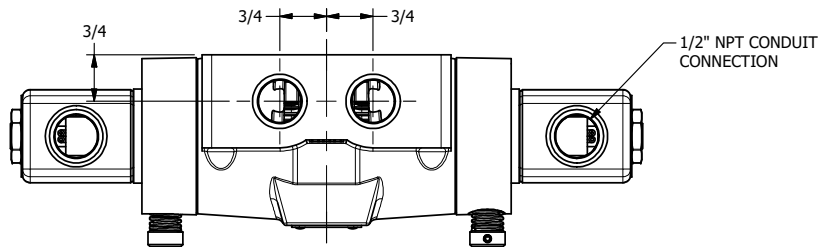

4

3

2

1

AAA
PRODUCTS
INTERNATIONAL

AAA PRODUCTS INTERNATIONAL
7114 Harry Hines Blvd
Dallas, TX 75235

TITLE: 1/2" SIDE PORT, DBL SOL, 3 POS,
FLOAT SPR CTR, CLASSIC,
NON-LCKNG OVRD, TPD VENT

DRAWING NO.:
DIM_SY4GONT