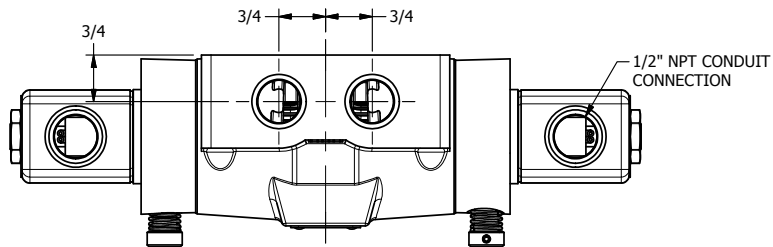

4

3

2

1

**AAA**  
PRODUCTS  
INTERNATIONAL

**AAA PRODUCTS  
INTERNATIONAL**  
7114 Harry Hines Blvd  
Dallas, TX 75235

TITLE: 1/2" SIDE PORT, DBL SOL, 3 POS,  
SPR CTR, SOL RTRN, FLOAT CTR SPL,  
CLASSIC SOL, NON-LCKNG OVRD

DRAWING NO.:  
DIM\_SY4GON

THE INFORMATION CONTAINED WITHIN THIS DOCUMENT IS PROPRIETARY TO AAA PRODUCTS AND MAY NOT BE DISCLOSED WITHOUT PRIOR WRITTEN CONSENT

4

3

2

1