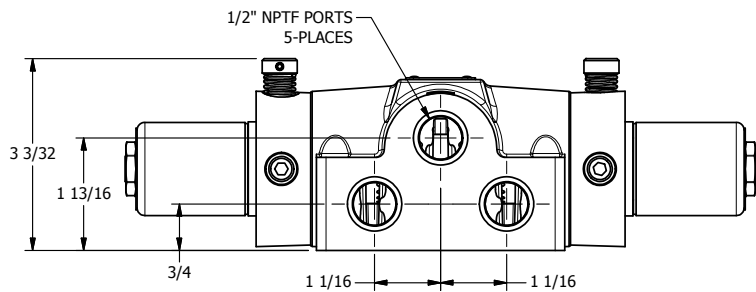

4

3

2

1

**AAA**  
PRODUCTS  
INTERNATIONAL

**AAA PRODUCTS  
INTERNATIONAL**  
7114 Harry Hines Blvd  
Dallas, TX 75235

TITLE: 1/2" SIDE PORT, DBL SOL, 3 POS,  
SPR CTR, SOL RTRN, FLOAT CTR SPL,  
CLASSIC SOL, NON-LCKNG OVRD

DRAWING NO.:  
DIM\_SY4GON

THE INFORMATION CONTAINED WITHIN THIS DOCUMENT IS PROPRIETARY TO AAA PRODUCTS AND MAY NOT BE DISCLOSED WITHOUT PRIOR WRITTEN CONSENT

4

3

2

1