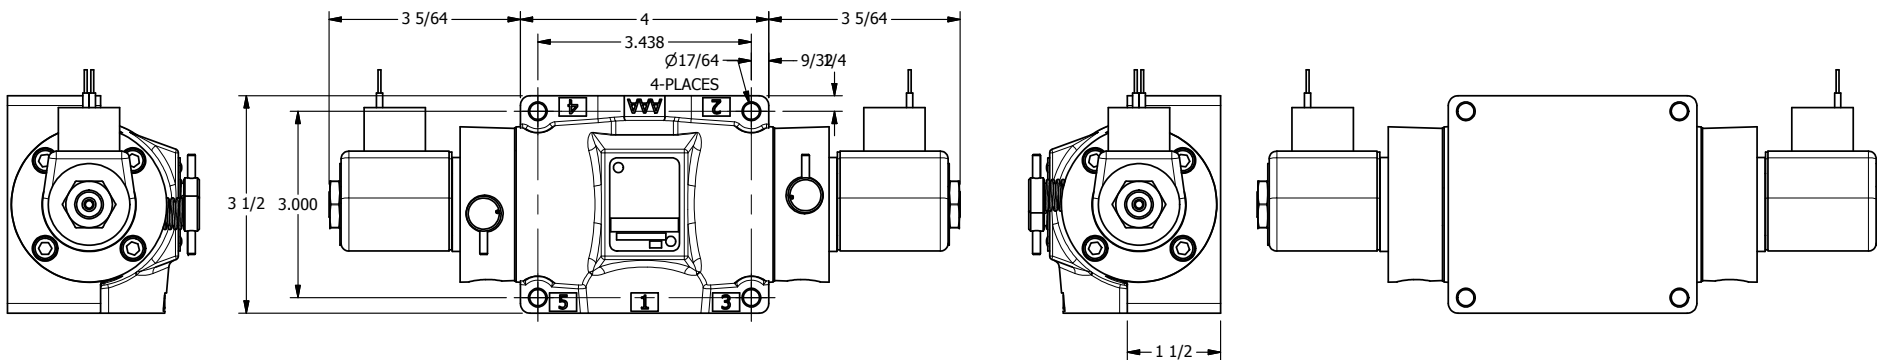

4

3

2

1

**AAA**  
PRODUCTS  
INTERNATIONAL

**AAA PRODUCTS  
INTERNATIONAL**  
7114 Harry Hines Blvd  
Dallas, TX 75235

TITLE: 1/2" SIDE PORT, DBL SOL, 3 POS,  
SPR CTR, SOL RTRN, FLOAT CTR SPL,  
CLASSIC SOL, NON-LCKNG OVRD

DRAWING NO.:  
DIM\_SY4GON

THE INFORMATION CONTAINED WITHIN THIS DOCUMENT IS PROPRIETARY TO AAA PRODUCTS AND MAY NOT BE DISCLOSED WITHOUT PRIOR WRITTEN CONSENT

4

3

2

1