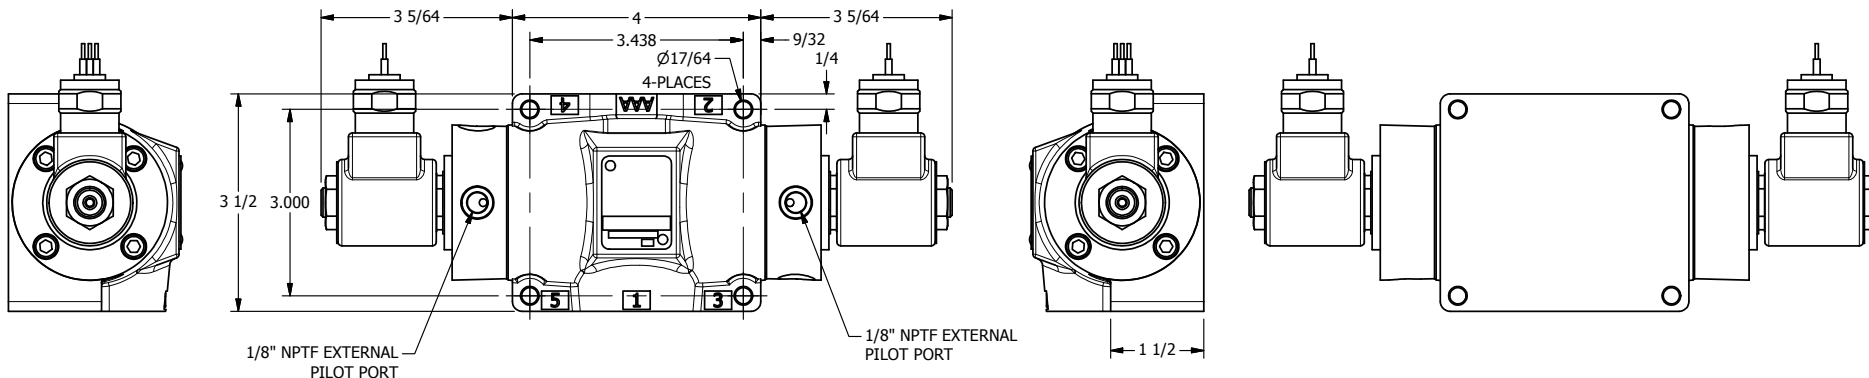

4

3

2

1

AAA
PRODUCTS
INTERNATIONAL

AAA PRODUCTS INTERNATIONAL
7114 Harry Hines Blvd
Dallas, TX 75235

TITLE 1/2" SIDE PORT, DBL SOL, 3 POS,
SPR CTR, SOL RTRN, FLOAT CTR SPL,
MOLD-OVER, EXT PILOT

DRAWING NO.:
DIM_SY4GMZ