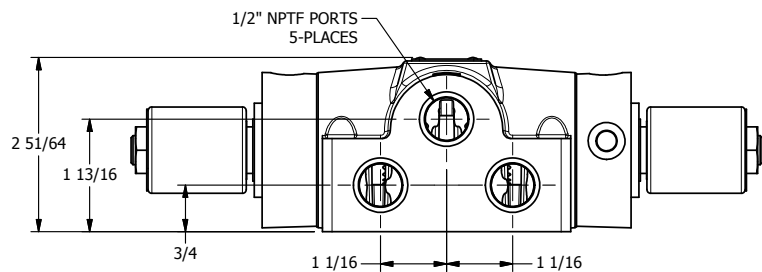

4

3

2

1

AAA
PRODUCTS
INTERNATIONAL

AAA PRODUCTS INTERNATIONAL
7114 Harry Hines Blvd
Dallas, TX 75235

TITLE 1/2" SIDE PORT, DBL SOL, 3 POS,
SPR CTR, SOL RTRN, FLOAT CTR SPL,
MOLD-OVER, EXT PILOT

DRAWING NO.:
DIM_SY4GMZ