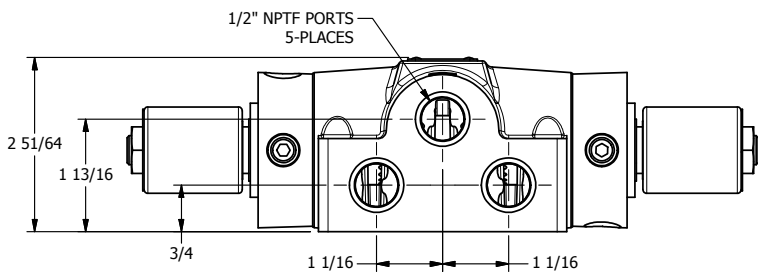

4

3

2

1

AAA
PRODUCTS
INTERNATIONAL

**AAA PRODUCTS
INTERNATIONAL**
7114 Harry Hines Blvd
Dallas, TX 75235

TITLE: 1/2" SIDE PORT, DBL SOL, 3 POS,
SPR CTR, SOL RTRN, FLOAT CTR SPL,
MOLD-OVER, TAPPED VENT

DRAWING NO.:
DIM_SY4GMT