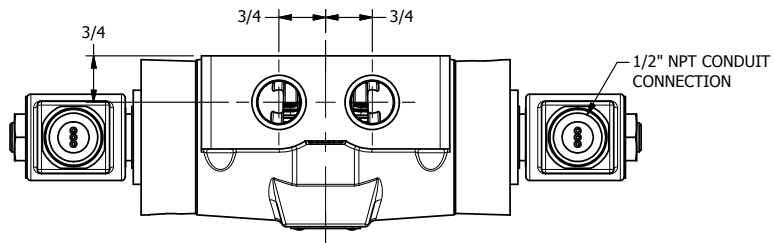

4

3

2

1

AAA
PRODUCTS
INTERNATIONAL

**AAA PRODUCTS
INTERNATIONAL**
7114 Harry Hines Blvd
Dallas, TX 75235

TITLE: 1/2" SIDE PORT, DBL SOL, 3 POS,
SPR CTR, SOL RTRN, FLOAT CTR SPL,
MOLD-OVER, TAPPED VENT

DRAWING NO.:
DIM_SY4GMT