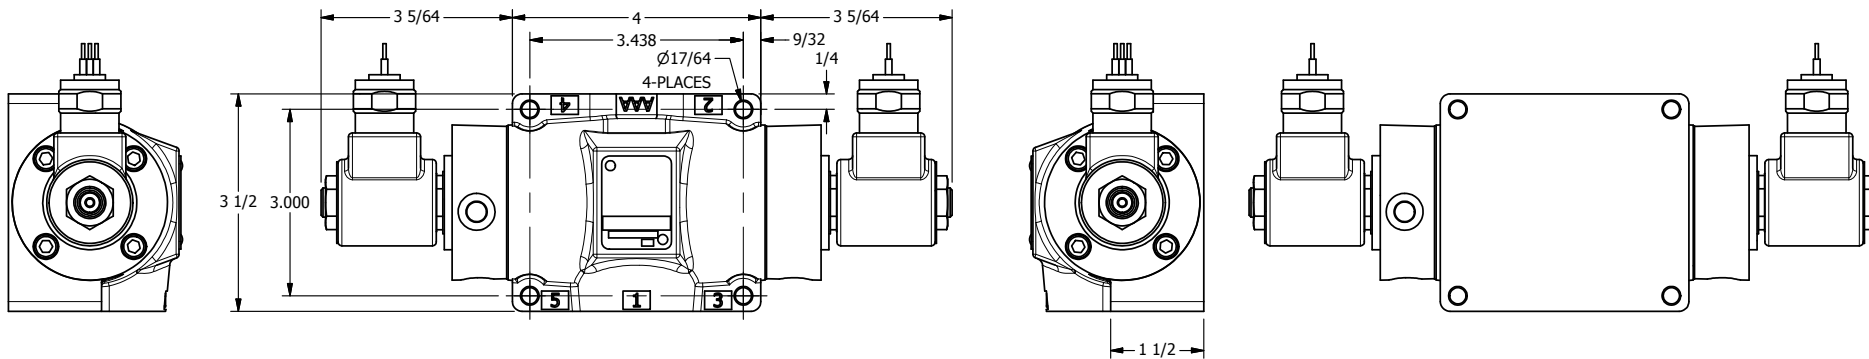

4

3

2

1

AAA
PRODUCTS
INTERNATIONAL

**AAA PRODUCTS
INTERNATIONAL**
7114 Harry Hines Blvd
Dallas, TX 75235

TITLE: 1/2" SIDE PORT, DBL SOL, 3 POS,
SPR CTR, SOL RTRN, FLOAT CTR SPL,
MOLD-OVER, TAPPED VENT

DRAWING NO.:
DIM_SY4GMT