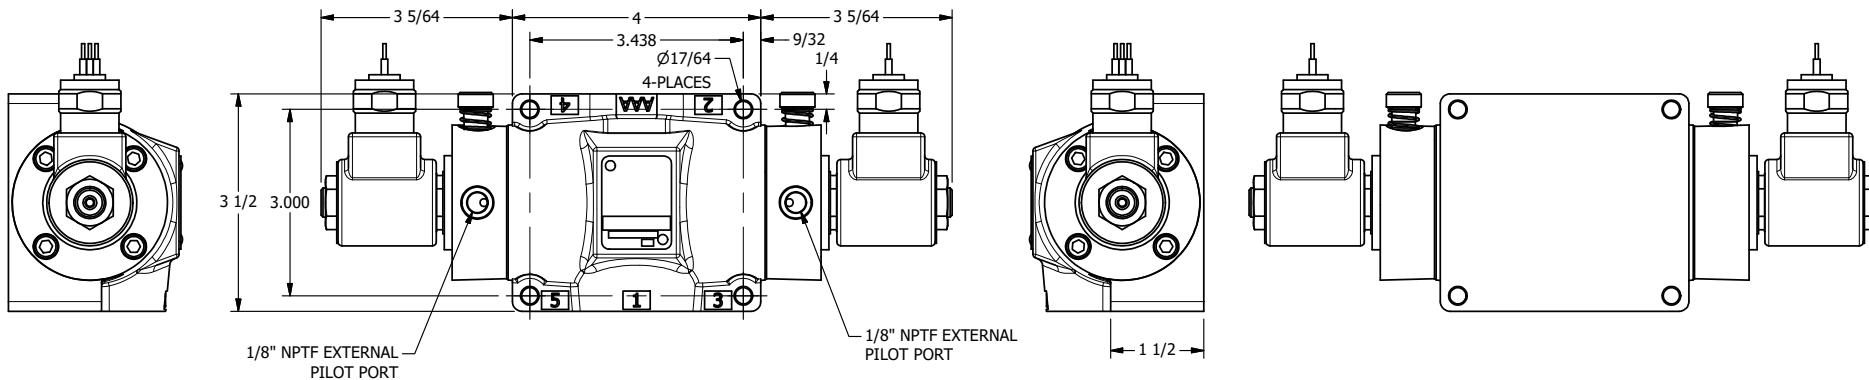

4

3

2

1

AAA
PRODUCTS
INTERNATIONAL

**AAA PRODUCTS
INTERNATIONAL**
7114 Harry Hines Blvd
Dallas, TX 75235

TITLE 1/2" SIDE PORT, DBL SOL, 3 POS,
SPR CTR, SOL SHFT, FLOAT CTR SPL,
MOLD-OVER, LCKNG OVRD, EXT PILOT