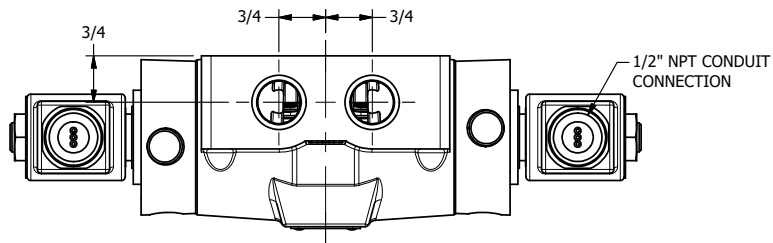

4

3

2

1

AAA
PRODUCTS
INTERNATIONAL

**AAA PRODUCTS
INTERNATIONAL**
7114 Harry Hines Blvd
Dallas, TX 75235

TITLE 1/2" SIDE PORT, DBL SOL, 3 POS,
SPR CTR, SOL SHFT, FLOAT CTR SPL,
MOLD-OVER, LCKNG OVRD, EXT PILOT

DRAWING NO.:
DIM_SY4GMOZ

THE INFORMATION CONTAINED WITHIN THIS DOCUMENT IS PROPRIETARY TO AAA PRODUCTS AND MAY NOT BE DISCLOSED WITHOUT PRIOR WRITTEN CONSENT

4

3

2

1

B

B