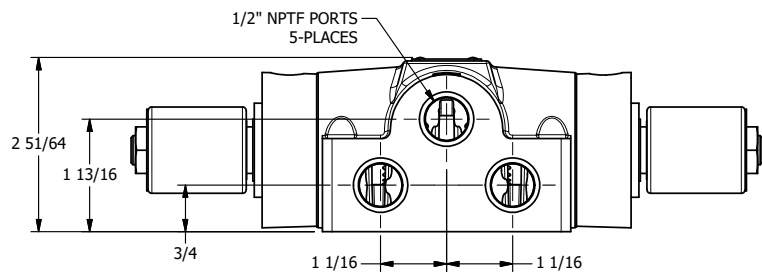

4

3

2

1

AAA
PRODUCTS
INTERNATIONAL

**AAA PRODUCTS
INTERNATIONAL**
7114 Harry Hines Blvd
Dallas, TX 75235

TITLE 1/2" SIDE PORT, DBL SOL, 3 POS,
SPR CTR, SOL SHFT, FLOAT CTR SPL,
MOLD-OVER, LCKNG OVRD, EXT PILOT

DRAWING NO.:
DIM_SY4GMOZ

THE INFORMATION CONTAINED WITHIN THIS DOCUMENT IS PROPRIETARY TO AAA PRODUCTS AND MAY NOT BE DISCLOSED WITHOUT PRIOR WRITTEN CONSENT

4

3

2

1

B

B