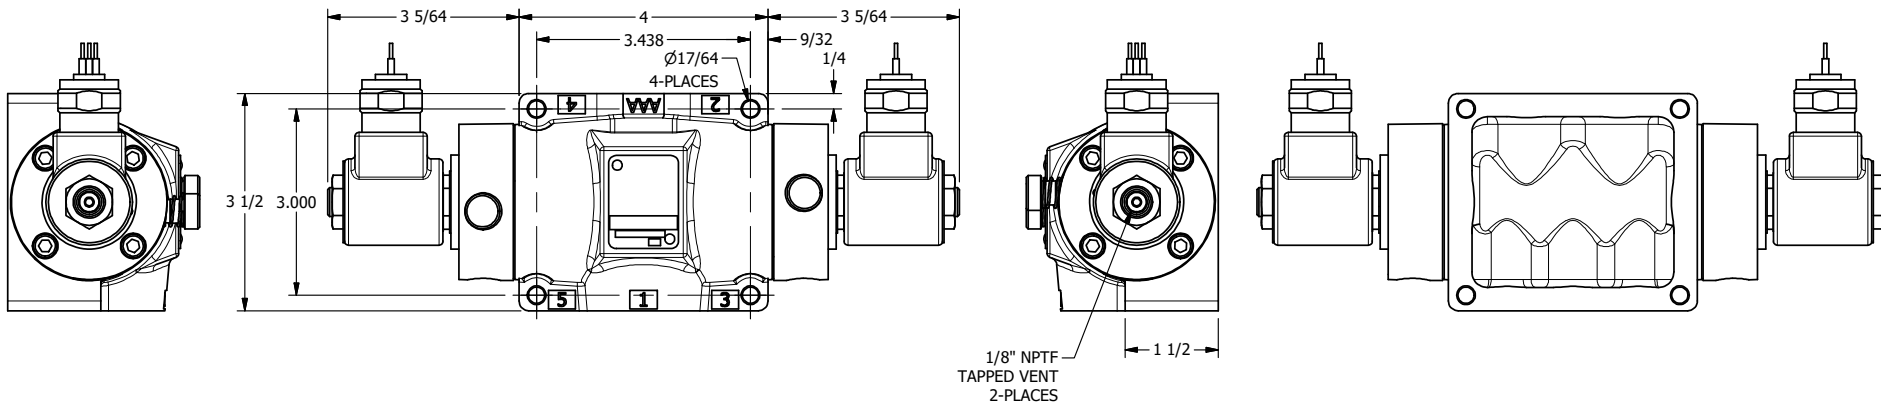

4

3

2

1

**AAA**  
PRODUCTS  
INTERNATIONAL

**AAA PRODUCTS  
INTERNATIONAL**  
7114 Harry Hines Blvd  
Dallas, TX 75235

TITLE: 1/2" SIDE PORT, DBL SOL, 3 POS,  
FLOAT SPR CTR, MOLD-OVER,  
LCKNG OVRD, TPD VENT