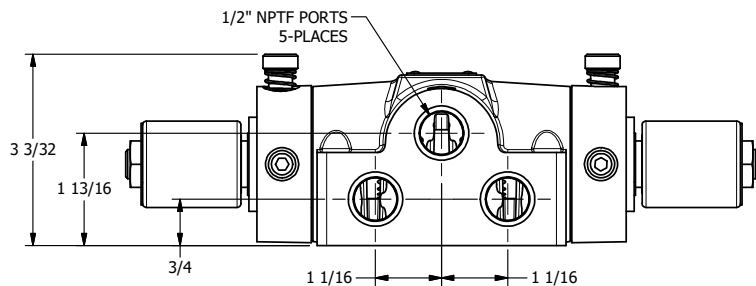

4

3

2

1

**AAA**  
PRODUCTS  
INTERNATIONAL

**AAA PRODUCTS  
INTERNATIONAL**  
7114 Harry Hines Blvd  
Dallas, TX 75235

TITLE: 1/2" SIDE PORT, DBL SOL, 3 POS,  
FLOAT SPR CTR, MOLD-OVER,  
LCKNG OVRD, TPD VENT

DRAWING NO.:  
DIM\_SY4GMOT

THE INFORMATION CONTAINED WITHIN THIS DOCUMENT IS PROPRIETARY TO AAA PRODUCTS AND MAY NOT BE DISCLOSED WITHOUT PRIOR WRITTEN CONSENT

4

3

2

B

B

A