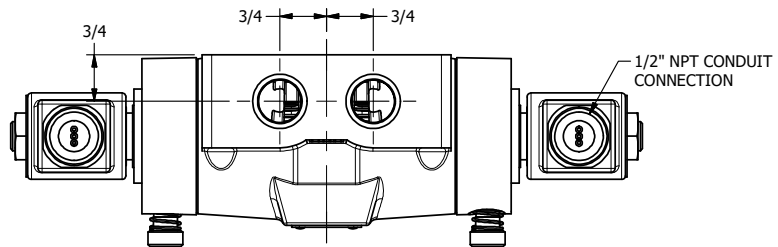

4

3

2

1

**AAA**  
PRODUCTS  
INTERNATIONAL

**AAA PRODUCTS  
INTERNATIONAL**  
7114 Harry Hines Blvd  
Dallas, TX 75235

TITLE: 1/2" SIDE PORT, DBL SOL, 3 POS,  
FLOAT SPR CTR, MOLD-OVER,  
LCKNG OVRD, TPD VENT

DRAWING NO.:  
DIM\_SY4GMOT

THE INFORMATION CONTAINED WITHIN THIS DOCUMENT IS PROPRIETARY TO AAA PRODUCTS AND MAY NOT BE DISCLOSED WITHOUT PRIOR WRITTEN CONSENT

4

3

2

B

B

A