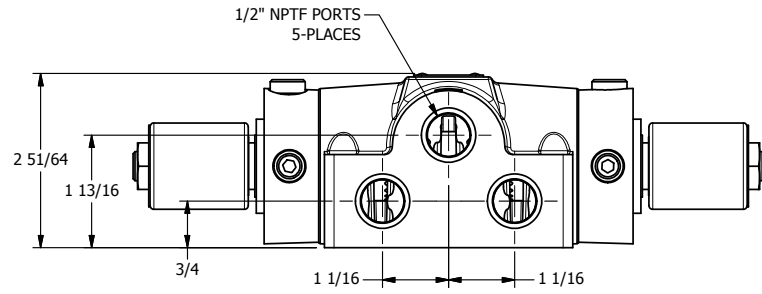

4

3

2

1

AAA
PRODUCTS
INTERNATIONAL

**AAA PRODUCTS
INTERNATIONAL**
7114 Harry Hines Blvd
Dallas, TX 75235

TITLE: 1/2" SIDE PORT, DBL SOL, 3 POS,
SPR CTR, SOL RTRN, FLOAT CTR SPL,
MOLD-OVER, PUSH OVRD

DRAWING NO.:
DIM_SY4GMOP