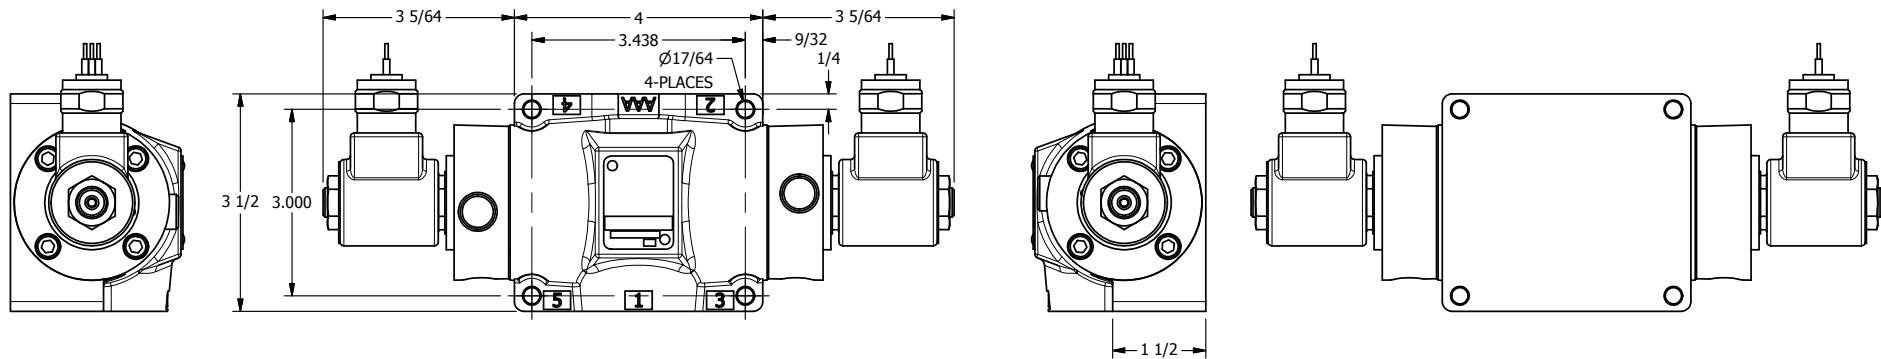

4

3

2

1

AAA
PRODUCTS
INTERNATIONAL

**AAA PRODUCTS
INTERNATIONAL**
7114 Harry Hines Blvd
Dallas, TX 75235

TITLE: 1/2" SIDE PORT, DBL SOL, 3 POS,
SPR CTR, SOL RTRN, FLOAT CTR SPL,
MOLD-OVER, PUSH OVRD

DRAWING NO.:
DIM_SY4GMOP