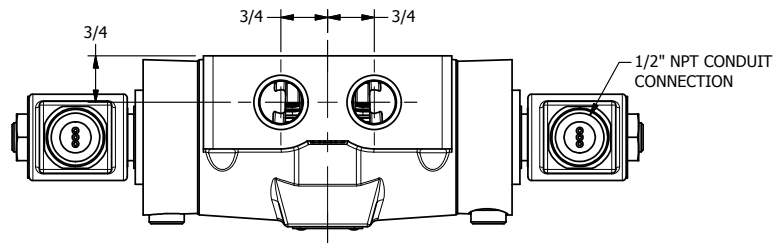

4

3

2

1

AAA
PRODUCTS
INTERNATIONAL

**AAA PRODUCTS
INTERNATIONAL**
7114 Harry Hines Blvd
Dallas, TX 75235

TITLE: 1/2" SIDE PORT, DBL SOL, 3 POS,
SPR CTR, SOL RTRN, FLOAT CTR SPL,
MOLD-OVER, PUSH OVRD

DRAWING NO.:
DIM_SY4GMOP