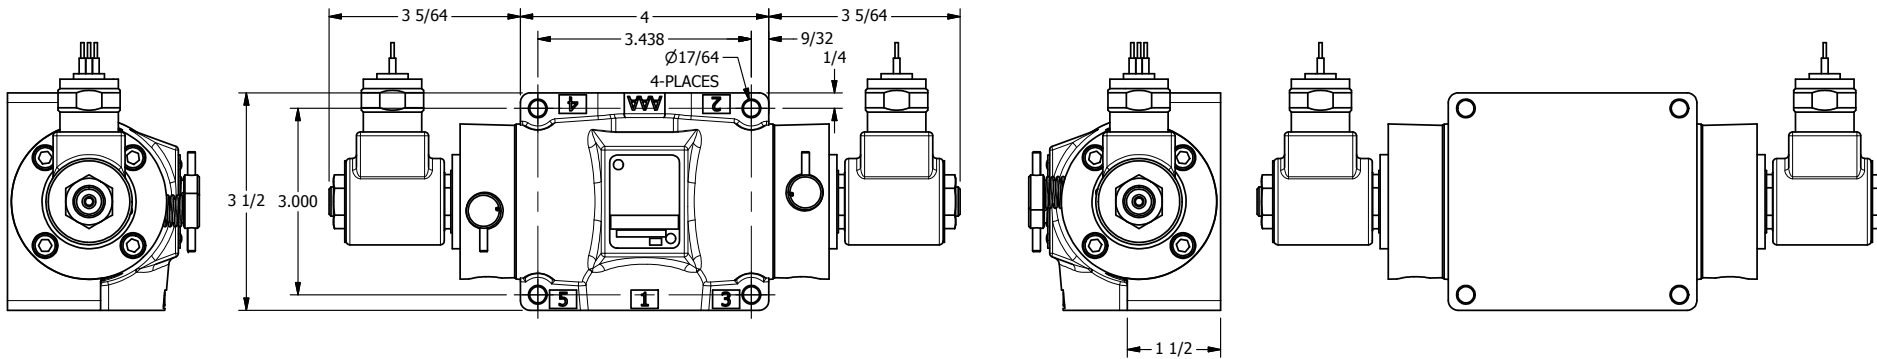

4

3

2

1

**AAA**  
PRODUCTS  
INTERNATIONAL

**AAA PRODUCTS  
INTERNATIONAL**  
7114 Harry Hines Blvd  
Dallas, TX 75235

TITLE: 1/2" SIDE PORT, DBL SOL, 3 POS,  
SPR CTR, SOL RTRN, FLOAT CTR SPL,  
MOLD-OVER, NON-LCKNG OVRD