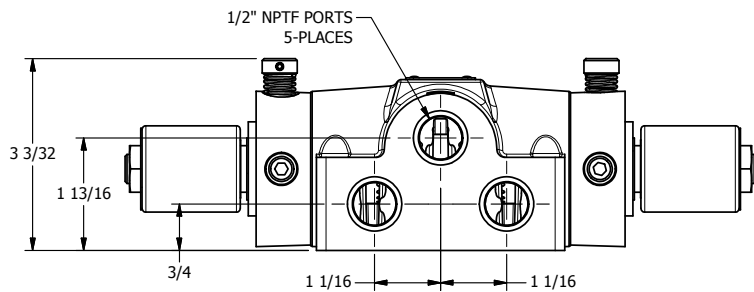

4

3

2

1

**AAA**  
PRODUCTS  
INTERNATIONAL

**AAA PRODUCTS  
INTERNATIONAL**  
7114 Harry Hines Blvd  
Dallas, TX 75235

TITLE: 1/2" SIDE PORT, DBL SOL, 3 POS,  
SPR CTR, SOL RTRN, FLOAT CTR SPL,  
MOLD-OVER, NON-LCKNG OVRD

DRAWING NO.:  
DIM\_SY4GMON

THE INFORMATION CONTAINED WITHIN THIS DOCUMENT IS PROPRIETARY TO AAA PRODUCTS AND MAY NOT BE DISCLOSED WITHOUT PRIOR WRITTEN CONSENT

4

3

2

1

B

B