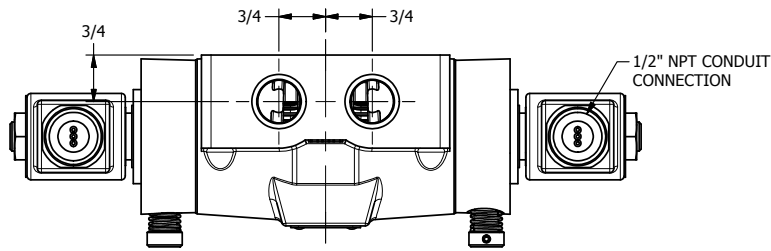

4

3

2

1

**AAA**  
PRODUCTS  
INTERNATIONAL

**AAA PRODUCTS  
INTERNATIONAL**  
7114 Harry Hines Blvd  
Dallas, TX 75235

TITLE: 1/2" SIDE PORT, DBL SOL, 3 POS,  
SPR CTR, SOL RTRN, FLOAT CTR SPL,  
MOLD-OVER, NON-LCKNG OVRD

DRAWING NO.:  
DIM\_SY4GMON

THE INFORMATION CONTAINED WITHIN THIS DOCUMENT IS PROPRIETARY TO AAA PRODUCTS AND MAY NOT BE DISCLOSED WITHOUT PRIOR WRITTEN CONSENT

4

3

2

1

B

B