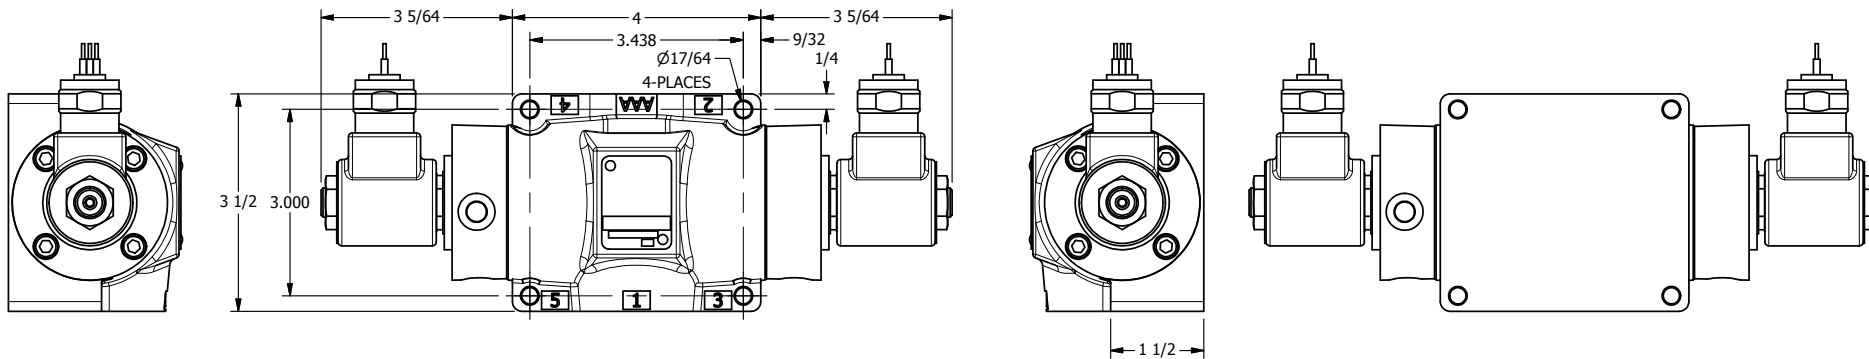

4

3

2

1

AAA
PRODUCTS
INTERNATIONAL

**AAA PRODUCTS
INTERNATIONAL**
7114 Harry Hines Blvd
Dallas, TX 75235

TITLE: 1/2" SIDE PORT, DBL SOL, 3 POS,
SPR CTR, SOL RTRN, FLOAT CTR SPL,
MOLD-OVER

PART NO.:
DIM_SY4GM