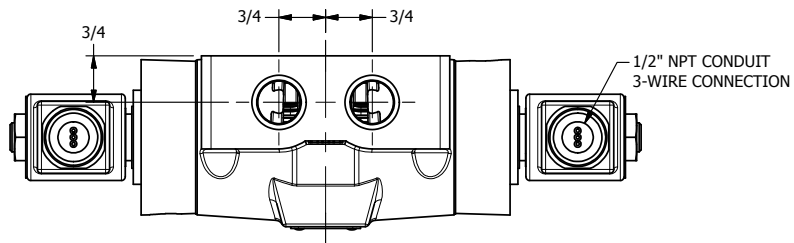

4

3

2

1

AAA
PRODUCTS
INTERNATIONAL

**AAA PRODUCTS
INTERNATIONAL**
7114 Harry Hines Blvd
Dallas, TX 75235

TITLE: 1/2" SIDE PORT, DBL SOL, 3 POS,
SPR CTR, SOL RTRN, FLOAT CTR SPL,
MOLD-OVER

PART NO.:
DIM_SY4GM