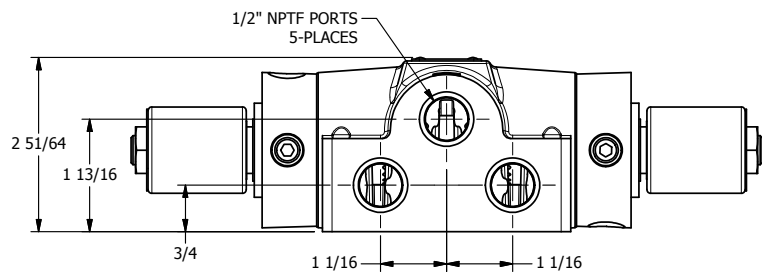

4

3

2

1

AAA
PRODUCTS
INTERNATIONAL

**AAA PRODUCTS
INTERNATIONAL**
7114 Harry Hines Blvd
Dallas, TX 75235

TITLE: 1/2" SIDE PORT, DBL SOL, 3 POS,
SPR CTR, SOL RTRN, FLOAT CTR SPL,
MOLD-OVER

PART NO.:
DIM_SY4GM