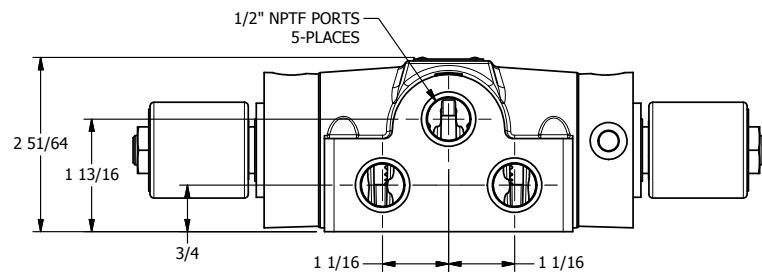

4

3

2

1

AAA
PRODUCTS
INTERNATIONAL

**AAA PRODUCTS
INTERNATIONAL**
7114 Harry Hines Blvd
Dallas, TX 75235

TITLE 1/2" SIDE PORT, DBL SOL, 3 POS,
SPR CTR, SOL RTRN, FLOAT CTR SPL,
ISO 4400 DIN, EXT PILOT

DRAWING NO.:
DIM_SY4GEDZ