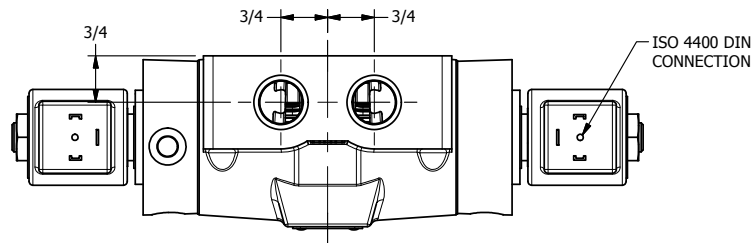

4

3

2

1

AAA
PRODUCTS
INTERNATIONAL

**AAA PRODUCTS
INTERNATIONAL**
7114 Harry Hines Blvd
Dallas, TX 75235

TITLE 1/2" SIDE PORT, DBL SOL, 3 POS,
SPR CTR, SOL RTRN, FLOAT CTR SPL,
ISO 4400 DIN, EXT PILOT

DRAWING NO.:
DIM_SY4GEDZ