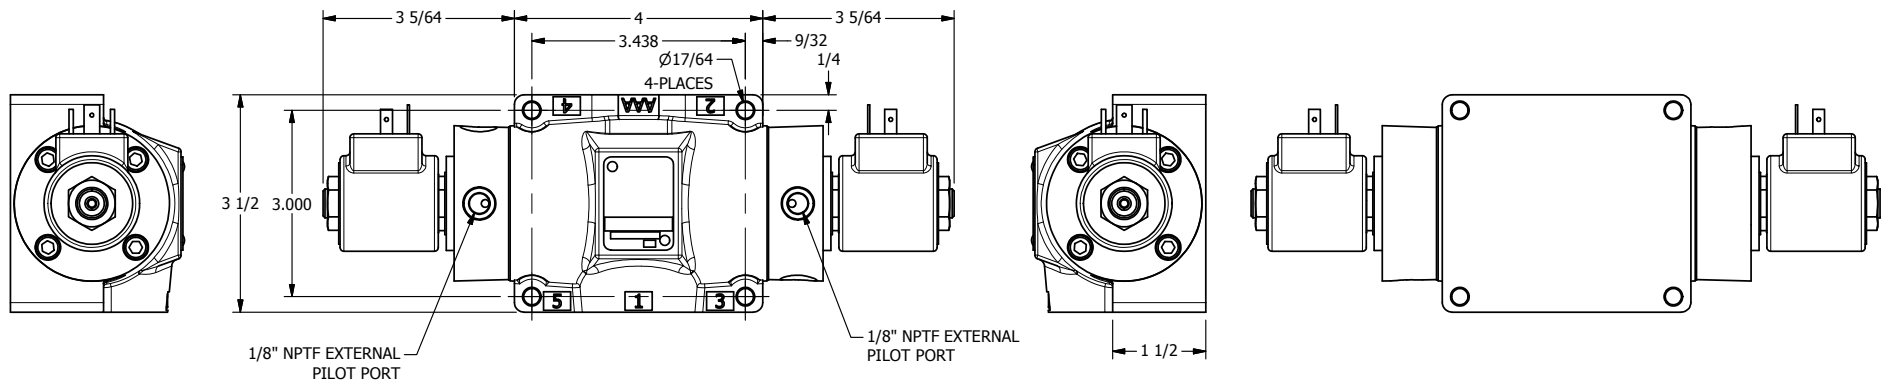

4

3

2

1

AAA
PRODUCTS
INTERNATIONAL

**AAA PRODUCTS
INTERNATIONAL**
7114 Harry Hines Blvd
Dallas, TX 75235

TITLE 1/2" SIDE PORT, DBL SOL, 3 POS,
SPR CTR, SOL RTRN, FLOAT CTR SPL,
ISO 4400 DIN, EXT PILOT

DRAWING NO.:
DIM_SY4GEDZ