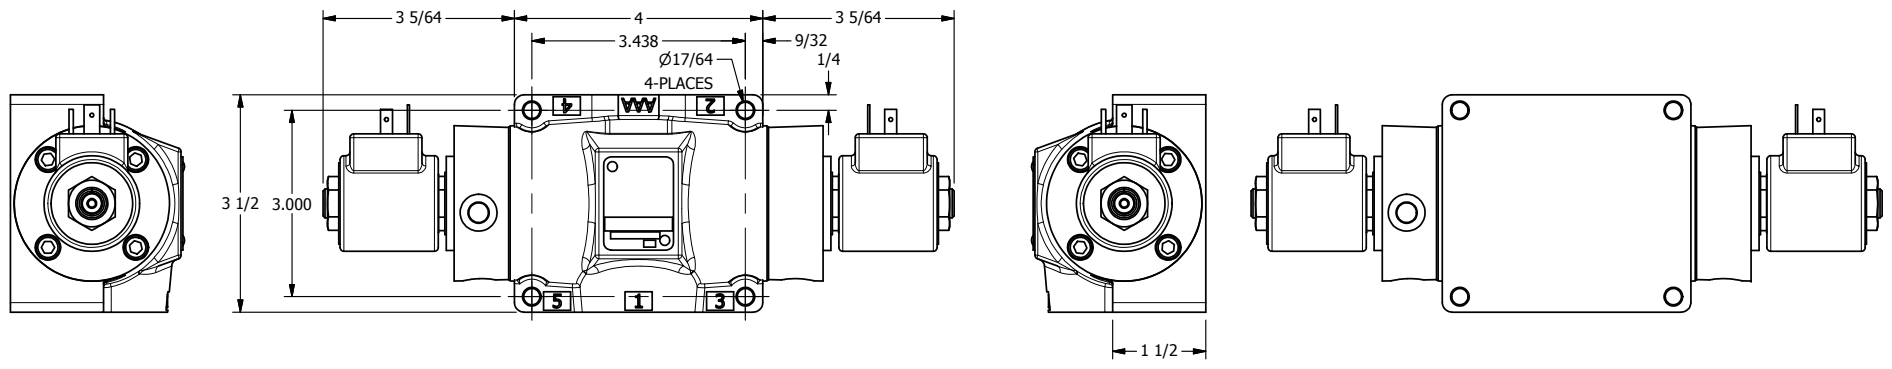

4

3

2

1

AAA
PRODUCTS
INTERNATIONAL

**AAA PRODUCTS
INTERNATIONAL**
7114 Harry Hines Blvd
Dallas, TX 75235

TITLE: 1/2" SIDE PORT, DBL SOL, 3 POS,
SPR CTR, SOL RTRN, FLOAT CTR SPL,
ISO 4400 DIN, TAPPED VENT

DRAWING NO.:
DIM_SY4GEDT