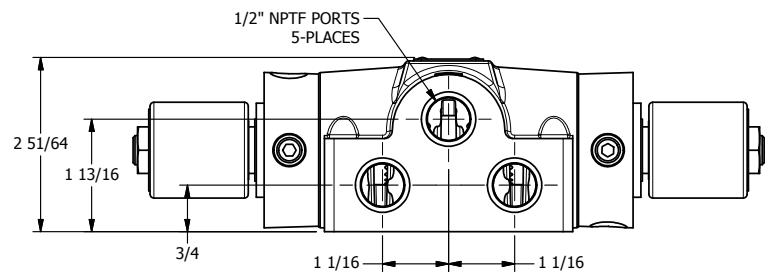

4

3

2

1

AAA
PRODUCTS
INTERNATIONAL

**AAA PRODUCTS
INTERNATIONAL**
7114 Harry Hines Blvd
Dallas, TX 75235

TITLE: 1/2" SIDE PORT, DBL SOL, 3 POS,
SPR CTR, SOL RTRN, FLOAT CTR SPL,
ISO 4400 DIN, TAPPED VENT

DRAWING NO.:
DIM_SY4GEDT