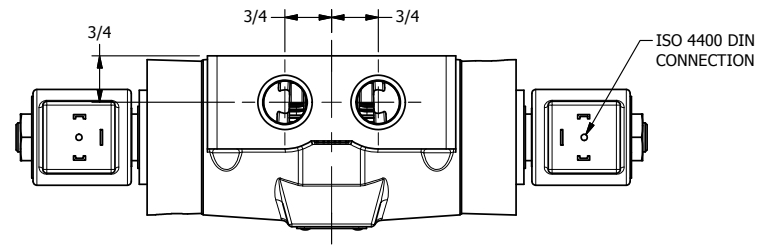

4

3

2

1

AAA
PRODUCTS
INTERNATIONAL

**AAA PRODUCTS
INTERNATIONAL**
7114 Harry Hines Blvd
Dallas, TX 75235

TITLE: 1/2" SIDE PORT, DBL SOL, 3 POS,
SPR CTR, SOL RTRN, FLOAT CTR SPL,
ISO 4400 DIN, TAPPED VENT

DRAWING NO.:
DIM_SY4GEDT