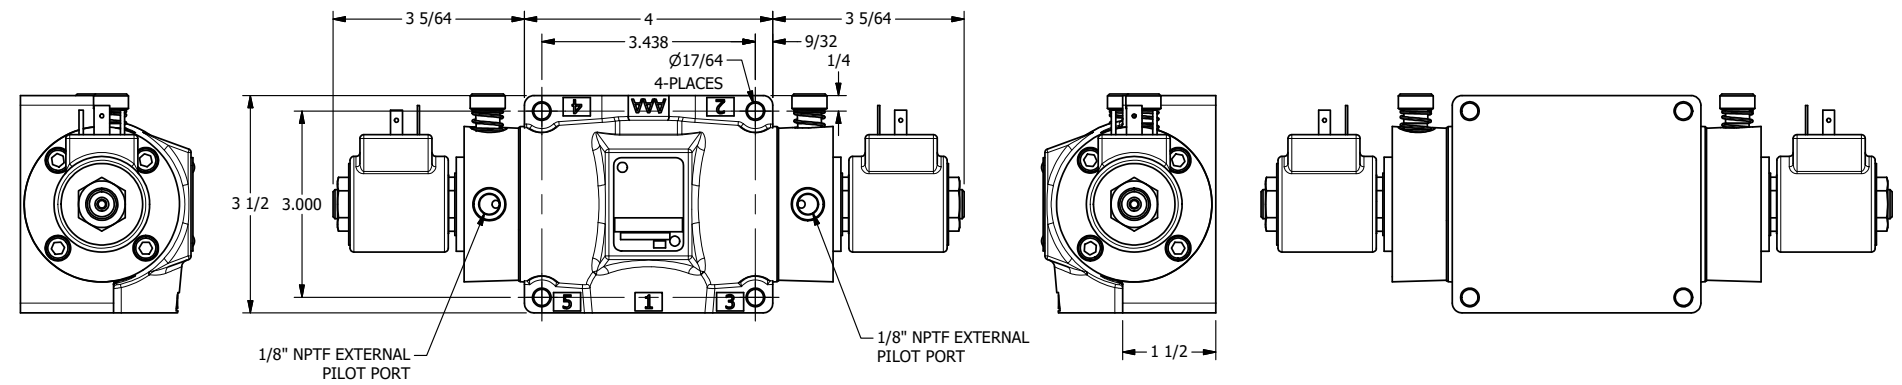

4

3

2

1

**AAA**  
PRODUCTS  
INTERNATIONAL

**AAA PRODUCTS  
INTERNATIONAL**  
7114 Harry Hines Blvd  
Dallas, TX 75235

TITLE 1/2" SIDE PORT, DBL SOL, 3 POS,  
SPR CTR, SOL SHFT, FLOAT CTR SPL,  
ISO 4400, LCKNG OVRD, EXT PILOT