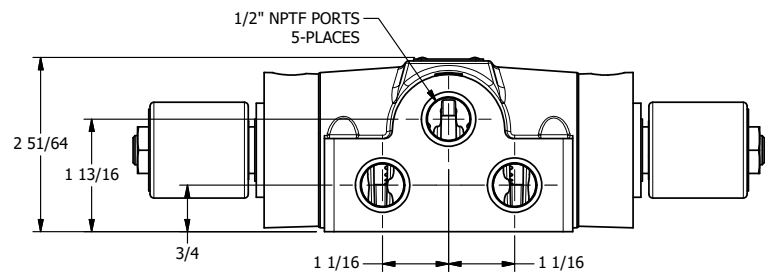

4

3

2

1

**AAA**  
PRODUCTS  
INTERNATIONAL

**AAA PRODUCTS  
INTERNATIONAL**  
7114 Harry Hines Blvd  
Dallas, TX 75235

TITLE 1/2" SIDE PORT, DBL SOL, 3 POS,  
SPR CTR, SOL SHFT, FLOAT CTR SPL,  
ISO 4400, LCKNG OVRD, EXT PILOT

DRAWING NO.:  
DIM\_SY4GEDOZ

THE INFORMATION CONTAINED WITHIN THIS DOCUMENT IS PROPRIETARY TO AAA PRODUCTS AND MAY NOT BE DISCLOSED WITHOUT PRIOR WRITTEN CONSENT

4

3

2

1