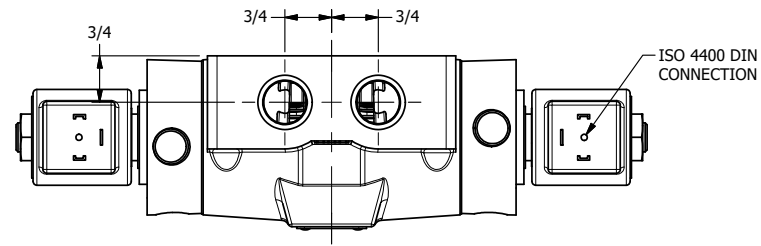

4

3

2

1

**AAA**  
PRODUCTS  
INTERNATIONAL

**AAA PRODUCTS  
INTERNATIONAL**  
7114 Harry Hines Blvd  
Dallas, TX 75235

TITLE 1/2" SIDE PORT, DBL SOL, 3 POS,  
SPR CTR, SOL SHFT, FLOAT CTR SPL,  
ISO 4400, LCKNG OVRD, EXT PILOT

DRAWING NO.:  
DIM\_SY4GEDOZ

THE INFORMATION CONTAINED WITHIN THIS DOCUMENT IS PROPRIETARY TO AAA PRODUCTS AND MAY NOT BE DISCLOSED WITHOUT PRIOR WRITTEN CONSENT

4

3

2

1