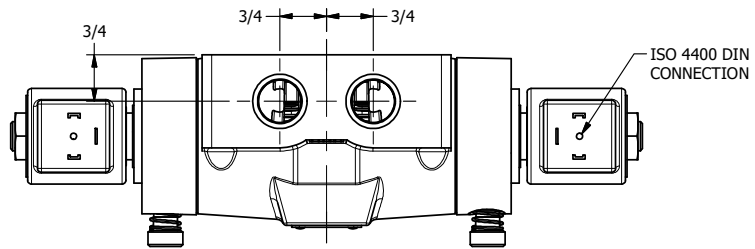

4

3

2

1

AAA
PRODUCTS
INTERNATIONAL

AAA PRODUCTS INTERNATIONAL
7114 Harry Hines Blvd
Dallas, TX 75235

TITLE: 1/2" SIDE PORT, DBL SOL, 3 POS,
FLOAT SPR CTR, ISO 4400 DIN,
LCKNG OVRD, TPD VENT

DRAWING NO.:
DIM_SY4GEDOT