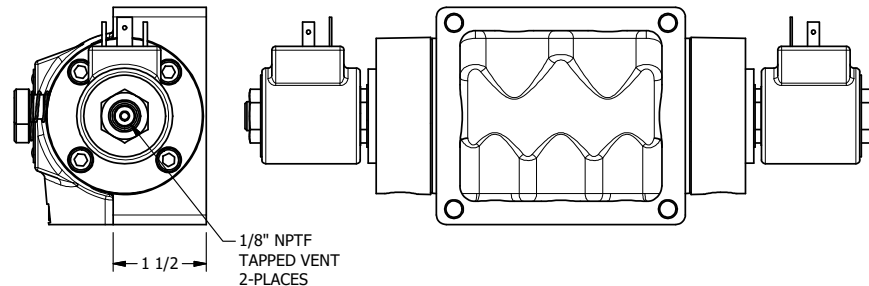

4

3

2

1

AAA
PRODUCTS
INTERNATIONAL

AAA PRODUCTS INTERNATIONAL
7114 Harry Hines Blvd
Dallas, TX 75235

TITLE: 1/2" SIDE PORT, DBL SOL, 3 POS,
FLOAT SPR CTR, ISO 4400 DIN,
LCKNG OVRD, TPD VENT

DRAWING NO.:
DIM_SY4GEDOT