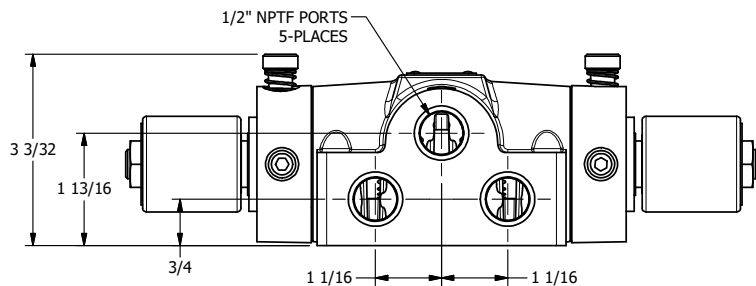

4

3

2

1

AAA
PRODUCTS
INTERNATIONAL

AAA PRODUCTS INTERNATIONAL
7114 Harry Hines Blvd
Dallas, TX 75235

TITLE: 1/2" SIDE PORT, DBL SOL, 3 POS,
FLOAT SPR CTR, ISO 4400 DIN,
LCKNG OVRD, TPD VENT

DRAWING NO.:
DIM_SY4GEDOT