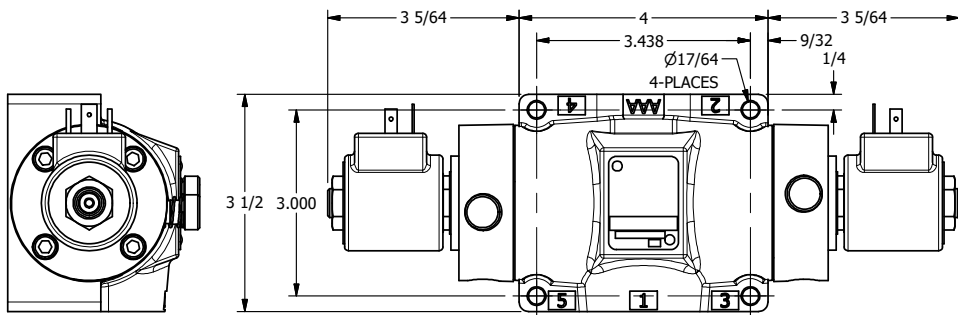

4

3

2

1

AAA
PRODUCTS
INTERNATIONAL

AAA PRODUCTS INTERNATIONAL
7114 Harry Hines Blvd
Dallas, TX 75235

TITLE: 1/2" SIDE PORT, DBL SOL, 3 POS,
FLOAT SPR CTR, ISO 4400 DIN,
LCKNG OVRD, TPD VENT

DRAWING NO.:
DIM_SY4GEDOT