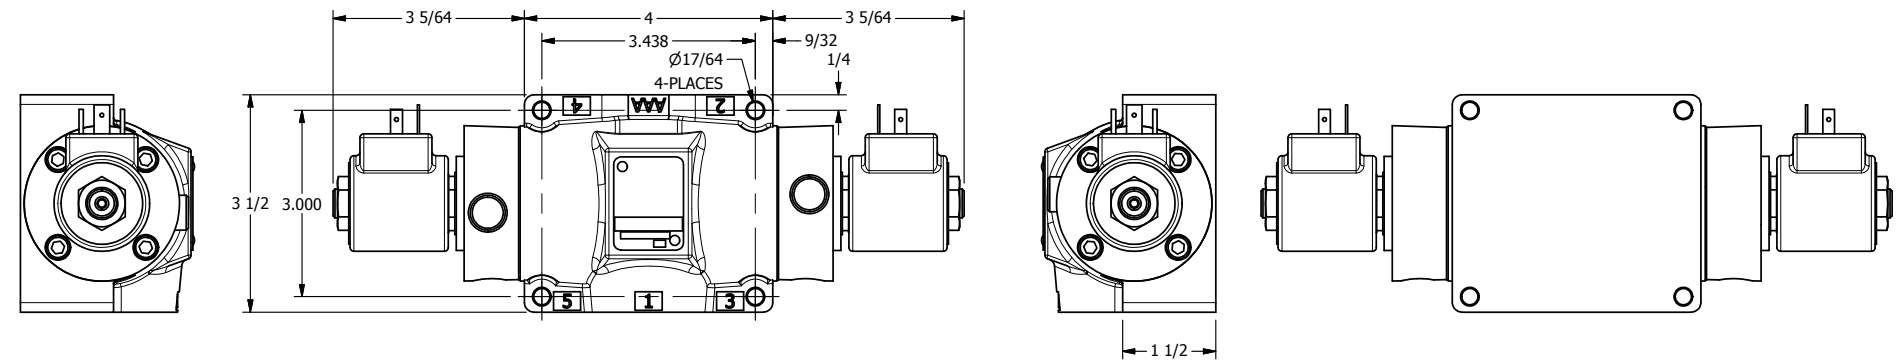

4

3

2

1

AAA
PRODUCTS
INTERNATIONAL

**AAA PRODUCTS
INTERNATIONAL**
7114 Harry Hines Blvd
Dallas, TX 75235

TITLE: 1/2" SIDE PORT, DBL SOL, 3 POS,
SPR CTR, SOL RTRN, FLOAT CTR SPL,
ISO 4400 DIN, PUSH OVRD

DRAWING NO.:
DIM_SY4GEDOP