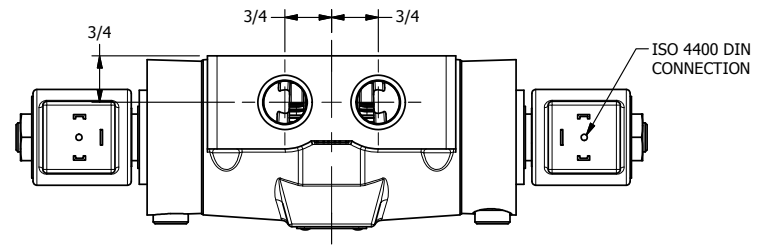

4

3

2

1

AAA
PRODUCTS
INTERNATIONAL

**AAA PRODUCTS
INTERNATIONAL**
7114 Harry Hines Blvd
Dallas, TX 75235

TITLE: 1/2" SIDE PORT, DBL SOL, 3 POS,
SPR CTR, SOL RTRN, FLOAT CTR SPL,
ISO 4400 DIN, PUSH OVRD

DRAWING NO.:
DIM_SY4GEDOP