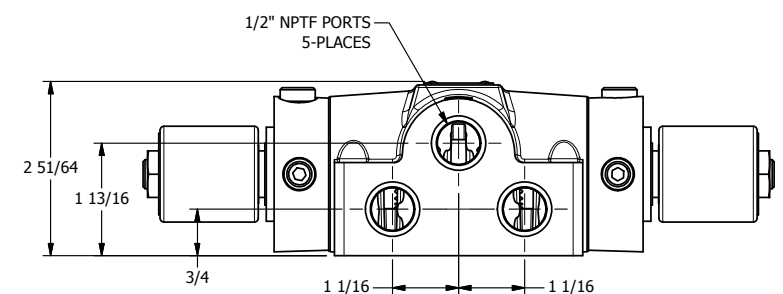

4

3

2

1

AAA
PRODUCTS
INTERNATIONAL

**AAA PRODUCTS
INTERNATIONAL**
7114 Harry Hines Blvd
Dallas, TX 75235

TITLE: 1/2" SIDE PORT, DBL SOL, 3 POS,
SPR CTR, SOL RTRN, FLOAT CTR SPL,
ISO 4400 DIN, PUSH OVRD

DRAWING NO.:
DIM_SY4GEDOP